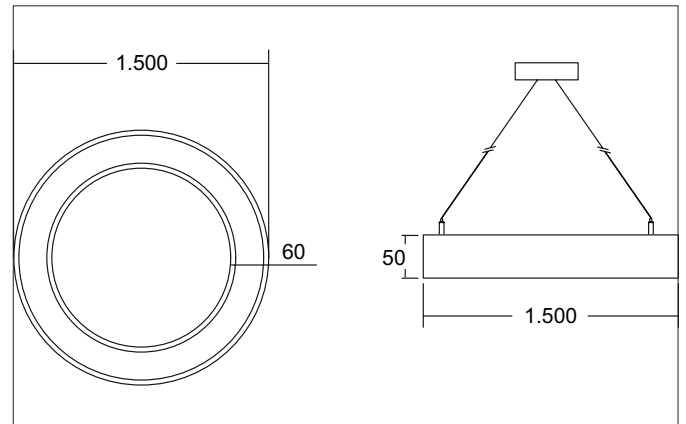

**BIRO CIRCLE LED pendant ring light, direct/indirect, dimmbar**

Article no. 13844183

Light.  
For Generations.**Tender**

LED pendant ring light, direct/indirect, dimmbar, Round., , for pendulum mounting. Pendulum length max. 5000.0 mm Weight 12.0 kg, with rotationssymmetrical, deep, wide distributed light intensity. optimal light distribution due to a plastic, opal cover. Housing material: Aluminium / Steel / Plastic, Permissible ambient temperature (ta): -20 °C - +25 °C, Protection class (EN 61140): I, Degree of protection (DIN EN 60529): IP20, .With electronic driver, on/off switchable.

Article data	
Article no.	13844183
GTIN	4251433968252
Series name	BIRO CIRCLE
Short description	LED pendant ring light, direct/indirect, dimmbar
Material	Aluminium / Steel / Plastic
Shape	Round
Scope of delivery	incl. converter for connection to 230 V mains voltage
Weight	12.000 kg

Mounting technology	
Mounting method	Suspended
Place of installation	Ceiling-mounted
stamp	UKCA
Pendulum length max.	5,000 mm
Material cover	Plastic, opal

Packing data	
Gross weight	14 kg
Length of packaging	1,530 mm
Packaging width	1,530 mm
Packaging height	60 mm
Disposal at end of life	This product must not be disposed of with household waste. You are obliged, to dispose of such electrical waste separately. By disposing of electrical waste and other old or defective electronics separately, you support recycling or other forms of re-use. In that way you help to take care and to avoid that harmful substances get into the environment.