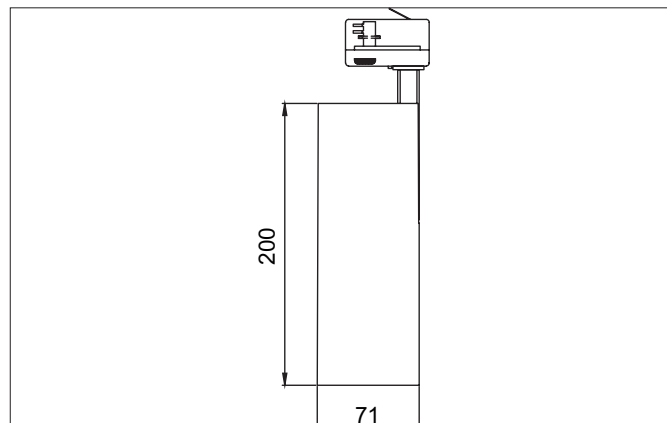

**MINI LED track spotlight**

Article no. 88394184

**Tender**

LED track spotlight, Round., Hight 200.0 mm Weight 0.901 kg, with rotattionssymmetrical, deep, wide distributed light intensity.. Power 1 x 23 W, Light colour neutral white, Correlated color temprature (CCT) 4.000 K, Colour rendering index CRI > 90, Housing material: Aluminium / Glass / Plastic, Colour: Black structure, Permissible ambient temperature (ta): -20 °C - +25 °C, Protection class (EN 61140): I, Degree of protection (DIN EN 60529): IP20. With electronic driver, DALI dimmable.

Article data	
Article no.	88394184
GTIN	4251433944393
Series name	MINI
Short description	LED track spotlight
Material	Aluminium / Glass / Plastic
Colour	Black
Type of surface	Structure
Shape	Round
Length	71 mm
Hight	200 mm
Weight	0.901 kg
Conformance	CE, UKCA

**MINI LED track spotlight**

Article no. 88394184

Lighting technology	
Colour temperature	4.000 K
Light colour	White
System efficiency	23 lm/W
Colour rendering	CRI > 90
Reflector	High-gloss
Beam angle	36°
Light sharing	Symmetric
Adjustable color temperature	No

Packing data	
Gross weight	1.02 kg
Length of packaging	290 mm
Packaging width	110 mm
Packaging height	170 mm
Disposal at end of life	This product must not be disposed of with household waste. You are obliged, to dispose of such electrical waste separately. By disposing of electrical waste and other old or defective electronics separately, you support recycling or other forms of re-use. In that way you help to take care and to avoid that harmful substances get into the environment.