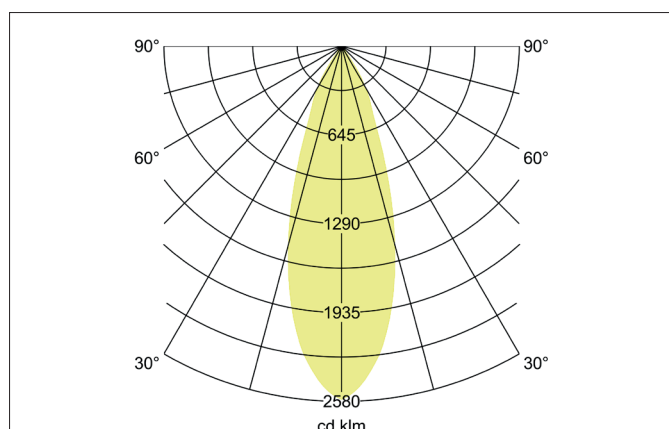

TRAXX MAXI LED pendant luminaire, DALI

Article no. 88883183DA

Light.
For Generations.**Tender**

LED pendant luminaire, DALI, Round., Hight 163.0 mm, for pendulum mounting. Pendulum length max. 1500.0 mm Weight 0.914 kg, with rotationssymmetrical, deep, wide distributed light intensity. optimal light distribution due to a glass transparent cover. Luminous flux 3.559 lm, Power 1 x 28 W, Light colour warm white, Correlated color temprature (CCT) 3.000 K, Colour rendering index CRI > 90, Rated life time L80/B50 at 25 °C: 50.000 h, Housing material: Aluminium / Glass / Plastic, Colour: Black structure, Permissible ambient temperature (ta): -20 °C - +25 °C, Protection class (EN 61140): I, Degree of protection (DIN EN 60529): IP20, .With electronic driver, DALI dimmable.

Article data	
Article no.	88883183DA
GTIN	4251433995173
Series name	TRAXX MAXI
Short description	LED pendant luminaire, DALI
Material	Aluminium / Glass / Plastic
Colour	Black
Type of surface	Structure
Shape	Round
Hight	163 mm
Weight	0.914 kg

TRAXX MAXI LED pendant luminaire, DALI

Article no. 88883183DA

Light.
For Generations.

Lighting technology	
Colour temperature	3.000 K
Light colour	White
Light output	Direct
Luminous flux	3,559 lm
System efficiency	127 lm/W
McAdam-Step	McAdam-Step 3
Colour rendering	CRI > 90
Reflector	High-gloss
Beam angle	30°
Light sharing	Symmetric
Adjustable color temperature	No