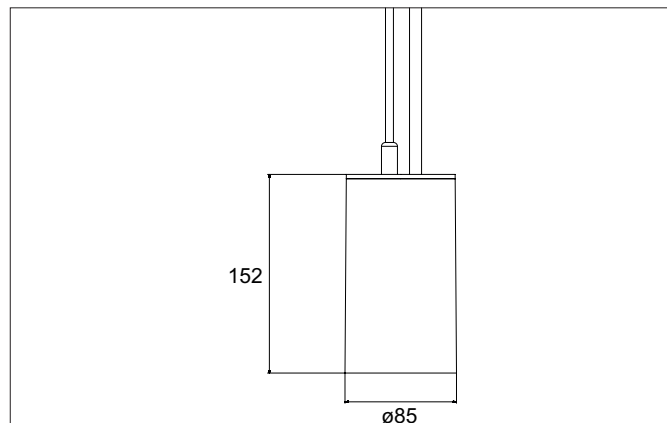

TRAXX MAXI LED pendant luminaire, DALI

Article no. 88883183DA

Light.
For Generations.**Tender**

LED pendant luminaire, DALI, Round., Hight 163.0 mm, for pendulum mounting. Pendulum length max. 1500.0 mm Weight 0.914 kg, with rotationssymmetrical, deep, wide distributed light intensity. optimal light distribution due to a glass transparent cover. Luminous flux 3.559 lm, Power 1 x 28 W, Light colour warm white, Correlated color temprature (CCT) 3.000 K, Colour rendering index CRI > 90, Rated life time L80/B50 at 25 °C: 50.000 h, Housing material: Aluminium / Glass / Plastic, Colour: Black structure, Permissible ambient temperature (ta): -20 °C - +25 °C, Protection class (EN 61140): I, Degree of protection (DIN EN 60529): IP20, .With electronic driver, DALI dimmable.

Article data	
Article no.	88883183DA
GTIN	4251433995173
Series name	TRAXX MAXI
Short description	LED pendant luminaire, DALI
Material	Aluminium / Glass / Plastic
Colour	Black
Type of surface	Structure
Shape	Round
Hight	163 mm
Weight	0.914 kg

TRAXX MAXI LED pendant luminaire, DALI

Article no. 88883183DA

Light.
For Generations.

Lighting technology	
Colour temperature	3.000 K
Light colour	White
Light output	Direct
Luminous flux	3,559 lm
System efficiency	127 lm/W
McAdam-Step	McAdam-Step 3
Colour rendering	CRI > 90
Reflector	High-gloss
Beam angle	30°
Light sharing	Symmetric
Adjustable color temperature	No

Mounting technology	
Mounting method	Suspended
Place of installation	Ceiling-mounted
Adjustability	Not adjustable
stamp	UKCA
Pendulum length max.	1,500 mm
Material cover	Glass transparent
Suitable for through-wiring	No