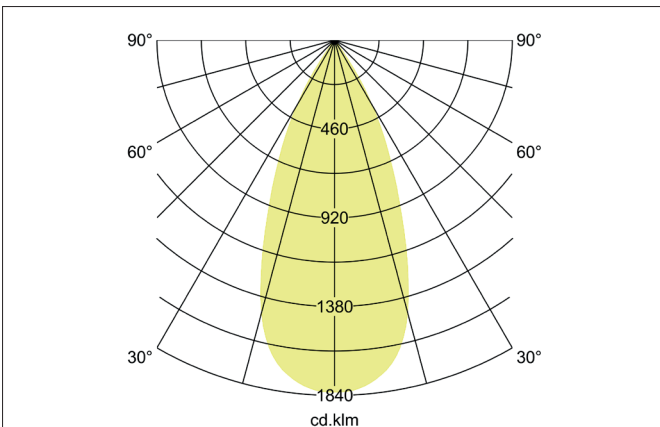

TRAXX MAXI LED pendant luminaire, DALI
 Article no. 88884183DA

Light.
 For Generations.

Tender
 LED pendant luminaire, DALI, Round., Hight 163.0 mm, for pendulum mounting. Pendulum length max. 1500.0 mm Weight 0.914 kg, with rotationssymmetrical, deep, wide distributed light intensity. optimal light distribution due to a glass transparent cover. Luminous flux 3.710 lm, Power 1 x 28 W, Light colour warm white, Correlated color temprature (CCT) 3.000 K, Colour rendering index CRI > 90, Rated life time L80/B50 at 25 °C: 50.000 h, Housing material: Aluminium / Glass / Plastic, Colour: Black structure, Permissible ambient temperature (ta): -20 °C - +25 °C, Protection class (EN 61140): I, Degree of protection (DIN EN 60529): IP20, .With electronic driver, DALI dimmable.

TRAXX MAXI LED pendant luminaire, DALI

Article no. 88884183DA

Light.
For Generations.

Lighting technology	
Colour temperature	3.000 K
Light colour	White
Light output	Direct
Luminous flux	3,710 lm
System efficiency	132 lm/W
McAdam-Step	McAdam-Step 3
Colour rendering	CRI > 90
Reflector	High-gloss
Beam angle	40°
Light sharing	Symmetric
Adjustable color temperature	No