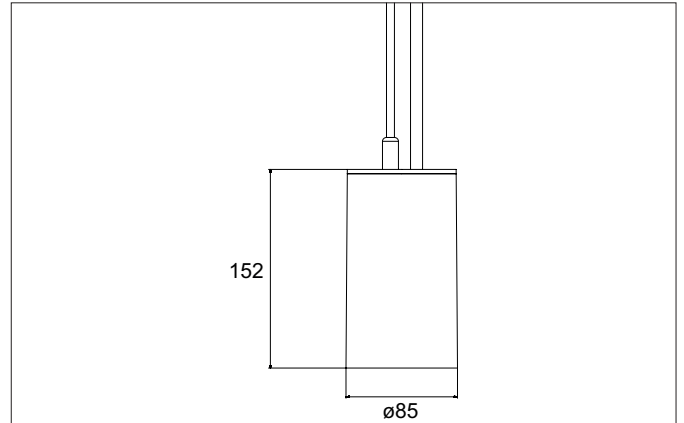

TRAXX MAXI LED pendant luminaire, DALI
 Article no. 88884183DA

Light.
 For Generations.

Tender
 LED pendant luminaire, DALI, Round., Hight 163.0 mm, for pendulum mounting. Pendulum length max. 1500.0 mm Weight 0.914 kg, with rotationssymmetrical, deep, wide distributed light intensity. optimal light distribution due to a glass transparent cover. Luminous flux 3.710 lm, Power 1 x 28 W, Light colour warm white, Correlated color temprature (CCT) 3.000 K, Colour rendering index CRI > 90, Rated life time L80/B50 at 25 °C: 50.000 h, Housing material: Aluminium / Glass / Plastic, Colour: Black structure, Permissible ambient temperature (ta): -20 °C - +25 °C, Protection class (EN 61140): I, Degree of protection (DIN EN 60529): IP20, .With electronic driver, DALI dimmable.

Article data	
Article no.	88884183DA
GTIN	4251433995265
Series name	TRAXX MAXI
Short description	LED pendant luminaire, DALI
Material	Aluminium / Glass / Plastic
Colour	Black
Type of surface	Structure
Shape	Round
Hight	163 mm
Weight	0.914 kg

TRAXX MAXI LED pendant luminaire, DALI

Article no. 88884183DA

Light.
For Generations.

Lighting technology	
Colour temperature	3.000 K
Light colour	White
Light output	Direct
Luminous flux	3,710 lm
System efficiency	132 lm/W
McAdam-Step	McAdam-Step 3
Colour rendering	CRI > 90
Reflector	High-gloss
Beam angle	40°
Light sharing	Symmetric
Adjustable color temperature	No

Mounting technology	
Mounting method	Suspended
Place of installation	Ceiling-mounted
Adjustability	Not adjustable
stamp	UKCA
Pendulum length max.	1,500 mm
Material cover	Glass transparent
Suitable for through-wiring	No