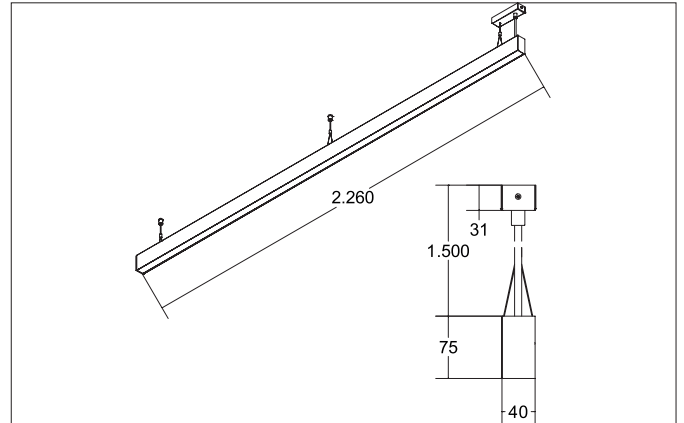

**BIRO40 LED pendant profile luminaire direct/indirect**

Article no. 77334694

Light.  
For Generations.**Tender**

LED pendant profile luminaire direct/indirect, Rectangular. Luminaire length 2264.0 mm, Luminaire width 40.0 mm, Height 75.0 mm, for pendulum mounting. Pendulum length max. 1500.0 mm Weight 3.79 kg, with rotationssymmetrical, deep, wide distributed light intensity. optimal light distribution due to a plastic, microprismatic cover. Luminous flux 11.810 lm, UGR < 19, Power 94,9 W, Light colour neutral white, Correlated color temprature (CCT) 4.000 K, Colour rendering index CRI > 90, Rated life time L70/B50 at 25 °C: 60.000 h, Rated life time L80/B50 at 25 °C: 60.000 h, Housing material: Aluminium / Acrylic, Colour: Silver, Permissible ambient temperature (ta): -20 °C - +25 °C, Protection class (EN 61140): I, Degree of protection (DIN EN 60529): IP20, .With electronic driver, DALI dimmable.

Article data	
Article no.	77334694
GTIN	4251433935353
Series name	BIRO40
Short description	LED pendant profile luminaire direct/indirect
Material	Aluminium / Acrylic
Colour	Silver
Shape	Rectangular
Length	2,264 mm
Width	40 mm
Hight	75 mm
Weight	3.790 kg

Mounting technology	
Mounting method	Suspended
Place of installation	Ceiling-mounted
Adjustability	Not adjustable
stamp	UKCA
Pendulum length max.	1,500 mm
Material cover	Plastic, microprismatic

Packing data	
Gross weight	4.58 kg
Length of packaging	2,300 mm
Packaging width	160 mm
Packaging height	135 mm
Disposal at end of life	This product must not be disposed of with household waste. You are obliged, to dispose of such electrical waste separately. By disposing of electrical waste and other old or defective electronics separately, you support recycling or other forms of re-use. In that way you help to take care and to avoid that harmful substances get into the environment.