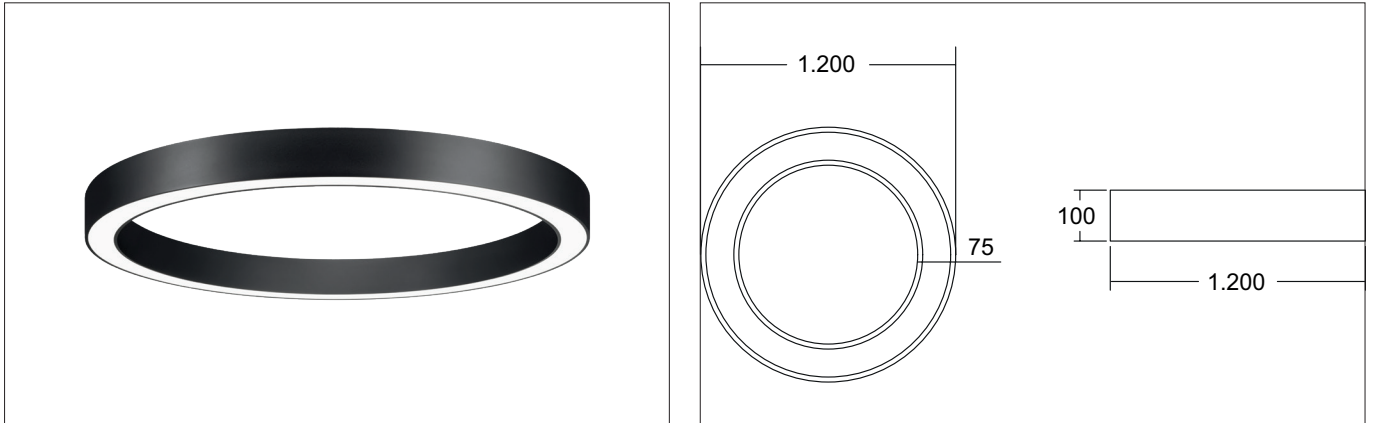

BIRO CIRCLE LED surface mounted ring light, direct, DALI dimmable

Article no. 13573188CA

Light.
For Generations.**Tender**

LED surface mounted ring light, direct, DALI dimmable, black structure, Round. Surface mounting, Ceiling-mounted Mounting method: Surface mounting, Place of installation: Ceiling-mounted, Material: Aluminium / Steel / Plastic, Degree of protection: according to DIN EN 60529 IP20, Protection class: (EN 61140) I, Voltage: 230V AC 50Hz, Power: 78W, Amount of light sources / fittings: 1.0 Qty, Luminous flux: 9.945lm, Colour temperature: from 2.700 K up to 6.500 K, Light colour : White, Beam angle: 110°, With control gear: Yes, Control: DALI.

Article data	
Article no.	13573188CA
GTIN	4251433959649
Series name	BIRO CIRCLE
Short description	LED surface mounted ring light, direct, DALI dimmable
Material	Aluminium / Steel / Plastic
Colour	Black
Type of surface	Structure
Shape	Round
Outer diameter	1200 mm
Hight	100 mm
Scope of delivery	Incl. converter for connection to the 230-V mains voltage
Weight	9.000 kg

BIRO CIRCLE LED surface mounted ring light, direct, DALI dimmable

Article no. 13573188CA

Light.
For Generations.

Lighting technology	
Colour temperature	2.700 K bis 6.500 K
Light colour	White
Light output	Direct
Luminous flux	9,945 lm
System efficiency	128 lm/W
McAdam-Step	McAdam-Step 3
Colour rendering	CRI > 80
Reflector	Without
Beam angle	110°
Light sharing	Symmetric