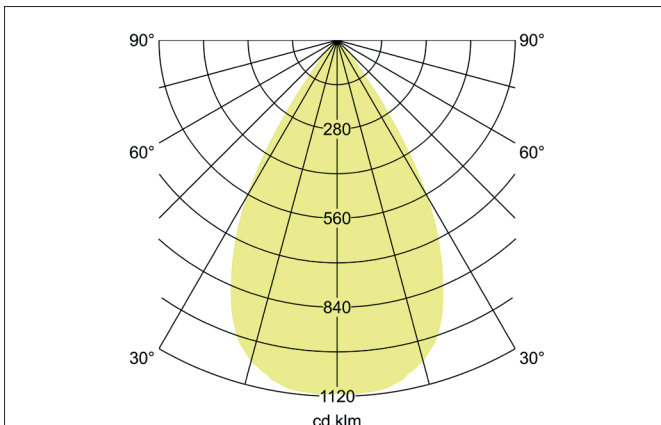

TRAXX MINI LED pendant luminaire, direct

Article no. 88866163

Tender

LED pendant luminaire, direct, Round. Luminaire diameter 60.0 mm, Height 133.0 mm, for pendulum mounting. Pendulum length max. 1500.0 mm Weight 0.549 kg, with rotationssymmetrical, deep, wide distributed light intensity. Cover glass transparent. Luminous flux 1.858 lm, Power 1 x 12,5 W, Light colour warm white, Correlated color temperature (CCT) 3.000 K, Colour rendering index CRI > 90, Rated life time L80/B50 at 25 °C: 50.000 h, Housing material: Aluminium / Glass / Plastic, Colour: Silver structure, Permissible ambient temperature (ta): -20 °C - +25 °C, Protection class (EN 61140): I, Degree of protection (DIN EN 60529): IP20. With electronic driver, on/off switchable.

Article data	
Article no.	88866163
GTIN	4251433979043
Series name	TRAXX MINI
Short description	LED pendant luminaire, direct
Material	Aluminium / Glass / Plastic
Colour	Silver
Type of surface	Structure
Shape	Round
Outer diameter	60 mm
Height	133 mm
Weight	0.549 kg
Conformance	CE, UKCA

TRAXX MINI LED pendant luminaire, direct

Article no. 88866163

Lighting technology	
Colour temperature	3.000 K
Light colour	White
Light output	Direct
Luminous flux	1,858 lm
System efficiency	128 lm/W
McAdam-Step	McAdam-Step 3
Colour rendering	CRI > 90
Reflector	High-gloss
Beam angle	60°
Light sharing	Symmetric
Adjustable color temperature	No