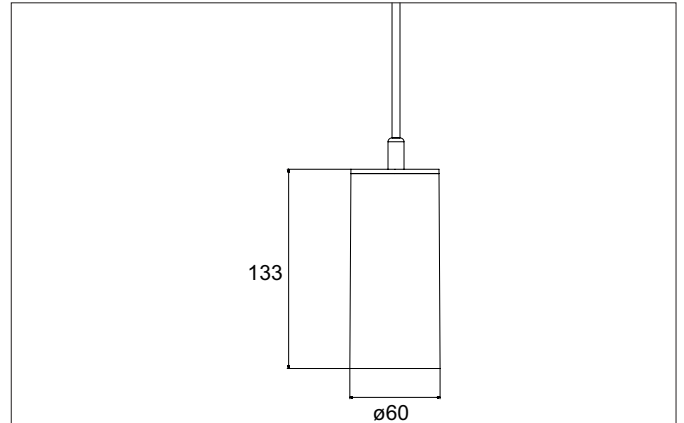

TRAXX MINI LED pendant luminaire, direct

Article no. 88866163

Tender

LED pendant luminaire, direct, Round. Luminaire diameter 60.0 mm, Height 133.0 mm, for pendulum mounting. Pendulum length max. 1500.0 mm Weight 0.549 kg, with rotationssymmetrical, deep, wide distributed light intensity. Cover glass transparent. Luminous flux 1.858 lm, Power 1 x 12,5 W, Light colour warm white, Correlated color temperature (CCT) 3.000 K, Colour rendering index CRI > 90, Rated life time L80/B50 at 25 °C: 50.000 h, Housing material: Aluminium / Glass / Plastic, Colour: Silver structure, Permissible ambient temperature (ta): -20 °C - +25 °C, Protection class (EN 61140): I, Degree of protection (DIN EN 60529): IP20. With electronic driver, on/off switchable.

Article data	
Article no.	88866163
GTIN	4251433979043
Series name	TRAXX MINI
Short description	LED pendant luminaire, direct
Material	Aluminium / Glass / Plastic
Colour	Silver
Type of surface	Structure
Shape	Round
Outer diameter	60 mm
Height	133 mm
Weight	0.549 kg
Conformance	CE, UKCA

TRAXX MINI LED pendant luminaire, direct

Article no. 88866163

Lighting technology	
Colour temperature	3.000 K
Light colour	White
Light output	Direct
Luminous flux	1,858 lm
System efficiency	128 lm/W
McAdam-Step	McAdam-Step 3
Colour rendering	CRI > 90
Reflector	High-gloss
Beam angle	60°
Light sharing	Symmetric
Adjustable color temperature	No

Packing data	
Gross weight	0.613 kg
Length of packaging	170 mm
Packaging width	170 mm
Packaging height	110 mm
Disposal at end of life	This product must not be disposed of with household waste. You are obliged, to dispose of such electrical waste separately. By disposing of electrical waste and other old or defective electronics separately, you support recycling or other forms of re-use. In that way you help to take care and to avoid that harmful substances get into the environment.