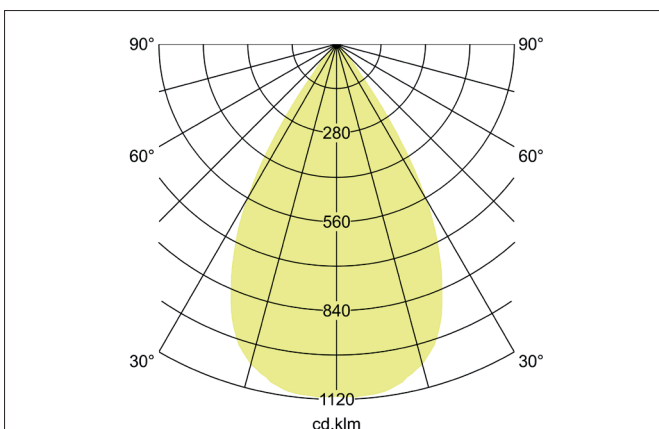

**TRAXX MINI LED recessed spotlight, on/off switchable**  
Article no. 88746163

Light.  
For Generations.

**Tender**

LED recessed spotlight, on/off switchable, Round. Ceiling cut-out Ø 92 mm, Installation depth 112 mm, Weight 0,713 kg, with rotations-symmetrical, deep, wide distributed light intensity. optimal light distribution due to a glass transparent cover. Luminous flux 1.874 lm, Power 1 x 15 W, Light colour warm white, Correlated color temperature (CCT) 3.000 K, Colour rendering index CRI > 90, Rated life time L80/B50 at 25 °C: 50.000 h, Housing material: Aluminium / Glass / Plastic, Colour: Silver structure, Permissible ambient temperature (ta): -20 °C - +25 °C, Protection class (EN 61140): II, Degree of protection (DIN EN 60529): IP20, .With electronic driver, on/off switchable.

Article data	
Article no.	88746163
GTIN	4251433972396
Series name	TRAXX MINI
Short description	LED recessed spotlight, on/off switchable
Material	Aluminium / Glass / Plastic
Colour	Silver
Type of surface	Structure
Shape	Round
Built-in diameter	92 mm
Installation depth	112 mm
Weight	0.713 kg

**TRAXX MINI LED recessed spotlight, on/off switchable**

Article no. 88746163

Light.  
For Generations.

Lighting technology	
Colour temperature	3.000 K
Light colour	White
Light output	Direct
Luminous flux	1,874 lm
System efficiency	125 lm/W
Colour rendering	CRI > 90
Reflector	High-gloss
Beam angle	60°
Light sharing	Symmetric