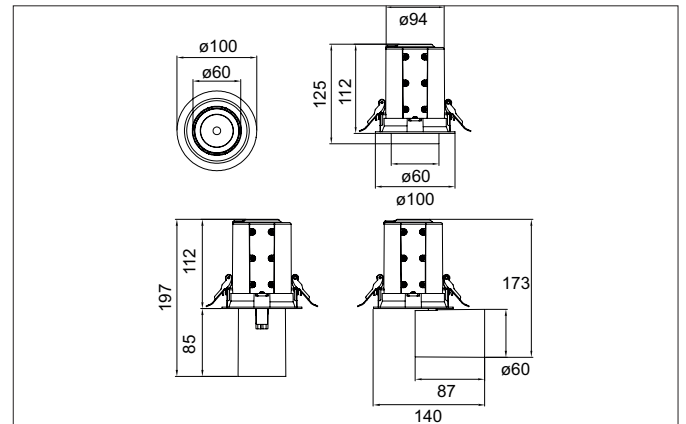

**TRAXX MINI LED recessed spotlight, on/off switchable**  
Article no. 88746163

Light.  
For Generations.

**Tender**

LED recessed spotlight, on/off switchable, Round. Ceiling cut-out Ø 92 mm, Installation depth 112 mm, Weight 0,713 kg, with rotations-symmetrical, deep, wide distributed light intensity. optimal light distribution due to a glass transparent cover. Luminous flux 1.874 lm, Power 1 x 15 W, Light colour warm white, Correlated color temperature (CCT) 3.000 K, Colour rendering index CRI > 90, Rated life time L80/B50 at 25 °C: 50.000 h, Housing material: Aluminium / Glass / Plastic, Colour: Silver structure, Permissible ambient temperature (ta): -20 °C - +25 °C, Protection class (EN 61140): II, Degree of protection (DIN EN 60529): IP20, .With electronic driver, on/off switchable.

Article data	
Article no.	88746163
GTIN	4251433972396
Series name	TRAXX MINI
Short description	LED recessed spotlight, on/off switchable
Material	Aluminium / Glass / Plastic
Colour	Silver
Type of surface	Structure
Shape	Round
Built-in diameter	92 mm
Installation depth	112 mm
Weight	0.713 kg

**TRAXX MINI LED recessed spotlight, on/off switchable**

Article no. 88746163

Light.  
For Generations.

Lighting technology	
Colour temperature	3.000 K
Light colour	White
Light output	Direct
Luminous flux	1,874 lm
System efficiency	125 lm/W
Colour rendering	CRI > 90
Reflector	High-gloss
Beam angle	60°
Light sharing	Symmetric

Packing data	
Gross weight	0.776 kg
Length of packaging	170 mm
Packaging width	170 mm
Packaging height	110 mm
Disposal at end of life	This product must not be disposed of with household waste. You are obliged, to dispose of such electrical waste separately. By disposing of electrical waste and other old or defective electronics separately, you support recycling or other forms of re-use. In that way you help to take care and to avoid that harmful substances get into the environment.