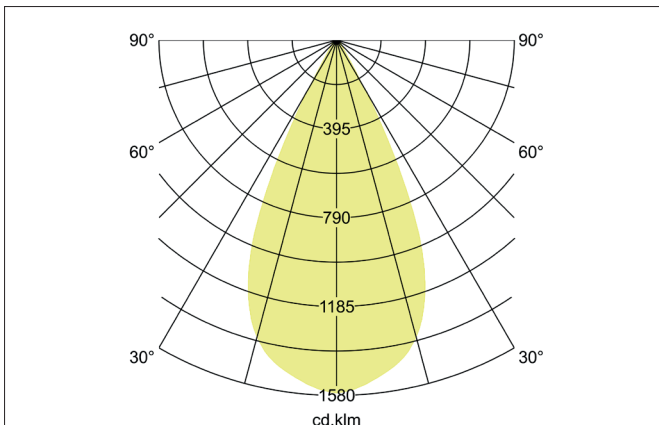

**TRAXX MIDI LED semi-recessed spotlight, on/off switchable**  
Article no. 88795163

Light.  
For Generations.

**Tender**

LED semi-recessed spotlight, on/off switchable, Round. Ceiling cut-out  $\varnothing$  68 mm, Installation depth 50 mm, Weight 0,400 kg, with rotattionssymmetrical, deep, wide distributed light intensity. optimal light distribution due to a glass transparent cover. Luminous flux 2.612 lm, Power 1 x 21 W, Light colour warm white, Correlated color temprature (CCT) 3.000 K, Colour rendering index CRI > 90, Rated life time L80/B50 at 25 °C: 50.000 h, Housing material: Aluminium, Colour: Silver structure, Permissible ambient temperature (ta): -20 °C - +25 °C, Protection class (EN 61140): II, Degree of protection (DIN EN 60529): IP20, .With electronic driver, on/off switchable.

Article data	
Article no.	88795163
GTIN	4251433972587
Series name	TRAXX MIDI
Short description	LED semi-recessed spotlight, on/off switchable
Material	Aluminium
Colour	Silver
Type of surface	Structure
Shape	Round
Built-in diameter	68 mm
Installation depth	50 mm
Weight	0.400 kg