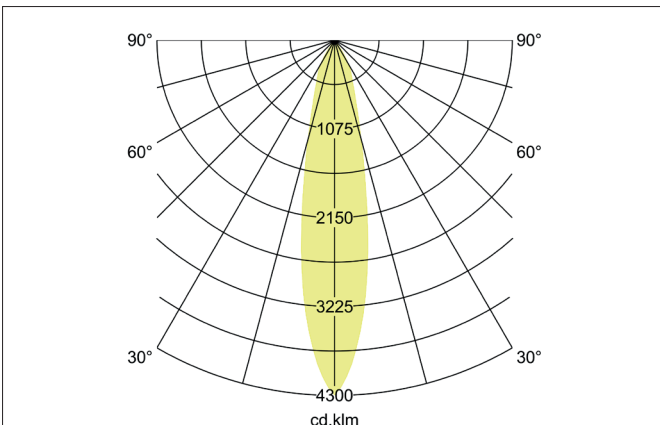

TRAXX MAXI LED recessed spotlight, on/off switchable
 Article no. 88762163

Light.
 For Generations.

Tender
 LED recessed spotlight, on/off switchable, Round. Ceiling cut-out Ø 120 mm, Installation depth 130 mm, Weight 1,220 kg, with rotations-symmetrical, deep, wide distributed light intensity. optimal light distribution due to a glass transparent cover. Luminous flux 3.555 lm, Power 1 x 27 W, Light colour warm white, Correlated color temperature (CCT) 3.000 K, Colour rendering index CRI > 90, Rated life time L80/B50 at 25 °C: 50.000 h, Housing material: Aluminium / Glass / Plastic, Colour: Silver structure, Permissible ambient temperature (ta): -20 °C - +25 °C, Protection class (EN 61140): II, Degree of protection (DIN EN 60529): IP20, .With electronic driver, on/off switchable.

Article data	
Article no.	88762163
GTIN	4251433972402
Series name	TRAXX MAXI
Short description	LED recessed spotlight, on/off switchable
Material	Aluminium / Glass / Plastic
Colour	Silver
Type of surface	Structure
Shape	Round
Built-in diameter	120 mm
Installation depth	130 mm
Weight	1.220 kg

TRAXX MAXI LED recessed spotlight, on/off switchable

Article no. 88762163

Light.
For Generations.

Lighting technology	
Colour temperature	3.000 K
Light colour	White
Light output	Direct
Luminous flux	3,555 lm
System efficiency	132 lm/W
Colour rendering	CRI > 90
Reflector	High-gloss
Beam angle	20°
Light sharing	Symmetric