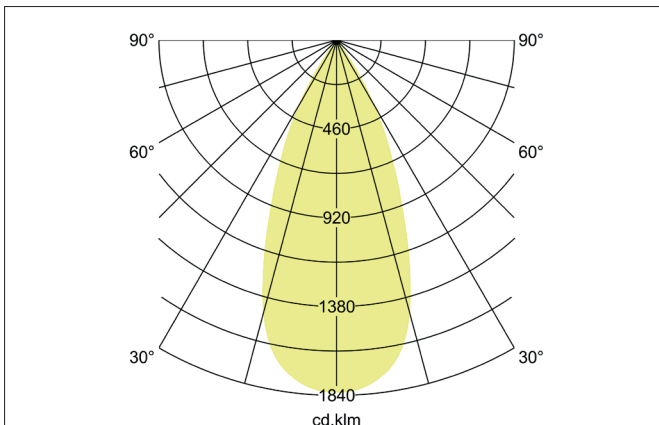

TRAXX MAXI LED track spotlight, on/off switchable

Article no. 88724163

Light.
For Generations.**Tender**

LED track spotlight, on/off switchable, Round. Luminaire diameter 70.0 mm, Weight 0.666 kg, with rotationssymmetrical, deep, wide distributed light intensity. Luminous flux 3.095 lm, Power 1 x 24 W, Light colour warm white, Correlated color temperature (CCT) 3.000 K, Colour rendering index CRI > 90, Rated life time L80/B50 at 25 °C: 50.000 h, Housing material: Aluminium / Glass / Plastic, Colour: Silver structure, Permissible ambient temperature (ta): -20 °C - +25 °C, Protection class (EN 61140): II, Degree of protection (DIN EN 60529): IP20, .With electronic driver, on/off switchable.

Article data	
Article no.	88724163
GTIN	4251433975946
Series name	TRAXX MAXI
Short description	LED track spotlight, on/off switchable
Material	Aluminium / Glass / Plastic
Colour	Silver
Type of surface	Structure
Shape	Round
Outer diameter	70 mm
Weight	0.666 kg

TRAXX MAXI LED track spotlight, on/off switchable

Article no. 88724163

Light.
For Generations.

Lighting technology	
Colour temperature	3.000 K
Light colour	White
Luminous flux	3,095 lm
System efficiency	129 lm/W
Colour rendering	CRI > 90
Reflector	High-gloss
Beam angle	40°
Light sharing	Symmetric
Adjustable color temperature	No