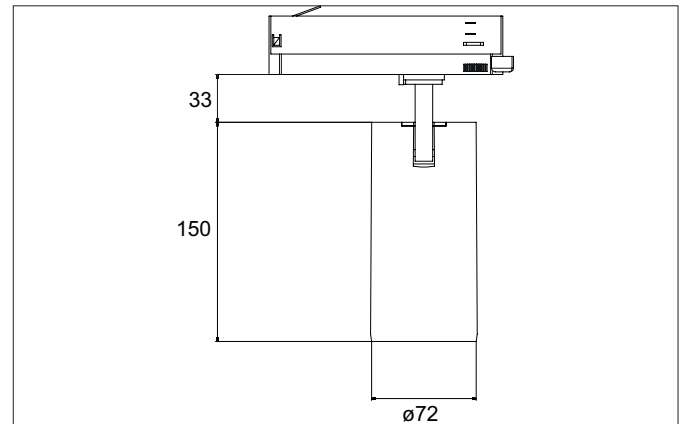

TRAXX MAXI LED track spotlight, on/off switchable

Article no. 88724163

Light.
For Generations.**Tender**

LED track spotlight, on/off switchable, Round. Luminaire diameter 70.0 mm, Weight 0.666 kg, with rotationssymmetrical, deep, wide distributed light intensity. Luminous flux 3.095 lm, Power 1 x 24 W, Light colour warm white, Correlated color temperature (CCT) 3.000 K, Colour rendering index CRI > 90, Rated life time L80/B50 at 25 °C: 50.000 h, Housing material: Aluminium / Glass / Plastic, Colour: Silver structure, Permissible ambient temperature (ta): -20 °C - +25 °C, Protection class (EN 61140): II, Degree of protection (DIN EN 60529): IP20, .With electronic driver, on/off switchable.

Article data	
Article no.	88724163
GTIN	4251433975946
Series name	TRAXX MAXI
Short description	LED track spotlight, on/off switchable
Material	Aluminium / Glass / Plastic
Colour	Silver
Type of surface	Structure
Shape	Round
Outer diameter	70 mm
Weight	0.666 kg

TRAXX MAXI LED track spotlight, on/off switchable

Article no. 88724163

Light.
For Generations.

Lighting technology	
Colour temperature	3.000 K
Light colour	White
Luminous flux	3,095 lm
System efficiency	129 lm/W
Colour rendering	CRI > 90
Reflector	High-gloss
Beam angle	40°
Light sharing	Symmetric
Adjustable color temperature	No

Packing data	
Gross weight	0.796 kg
Length of packaging	290 mm
Packaging width	115 mm
Packaging height	165 mm
Disposal at end of life	This product must not be disposed of with household waste. You are obliged, to dispose of such electrical waste separately. By disposing of electrical waste and other old or defective electronics separately, you support recycling or other forms of re-use. In that way you help to take care and to avoid that harmful substances get into the environment.