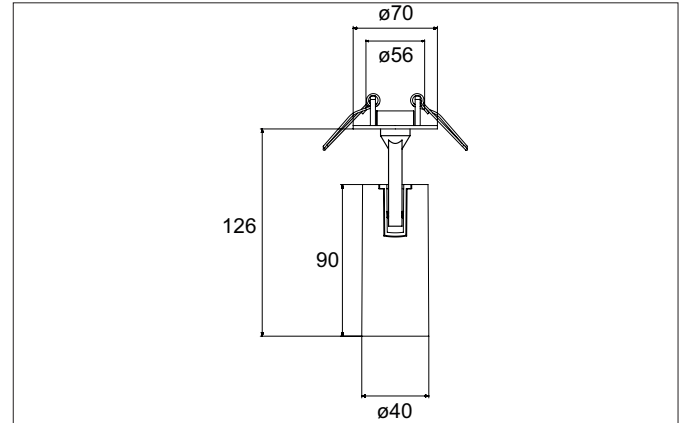

TRAXX MICRO LED semi-recessed spotlight, DALI
Article no. 88776163DA

Light.
For Generations.

Tender

LED semi-recessed spotlight, DALI, Round. Ceiling cut-out \varnothing 56 mm, Installation depth 50 mm, with rotationssymmetrical, deep, wide distributed light intensity. optimal light distribution due to a glass transparent cover. Luminous flux 1.340 lm, Power 1 x 11 W, Light colour warm white, Correlated color temprature (CCT) 3.000 K, Colour rendering index CRI > 90, Rated life time L80/B50 at 25 °C: 50.000 h, Housing material: Aluminium, Colour: Silver structure, Permissible ambient temperature (ta): -20 °C - +25 °C, Protection class (EN 61140): II, Degree of protection (DIN EN 60529): IP20, .With electronic driver, DALI dimmable.

Article data	
Article no.	88776163DA
GTIN	4251433983446
Series name	TRAXX MICRO
Short description	LED semi-recessed spotlight, DALI
Material	Aluminium
Colour	Silver
Type of surface	Structure
Shape	Round
Built-in diameter	56 mm
Installation depth	50 mm
Weight	N.N.

TRAXX MICRO LED semi-recessed spotlight, DALI

Article no. 88776163DA

Light.
For Generations.

Lighting technology	
Colour temperature	3.000 K
Light colour	White
Light output	Direct
Luminous flux	1,340 lm
System efficiency	122 lm/W
Colour rendering	CRI > 90
Reflector	High-gloss
Beam angle	60°
Light sharing	Symmetric

Packing data	
Gross weight	0.41 kg
Length of packaging	225 mm
Packaging width	105 mm
Packaging height	105 mm
Disposal at end of life	This product must not be disposed of with household waste. You are obliged, to dispose of such electrical waste separately. By disposing of electrical waste and other old or defective electronics separately, you support recycling or other forms of re-use. In that way you help to take care and to avoid that harmful substances get into the environment.