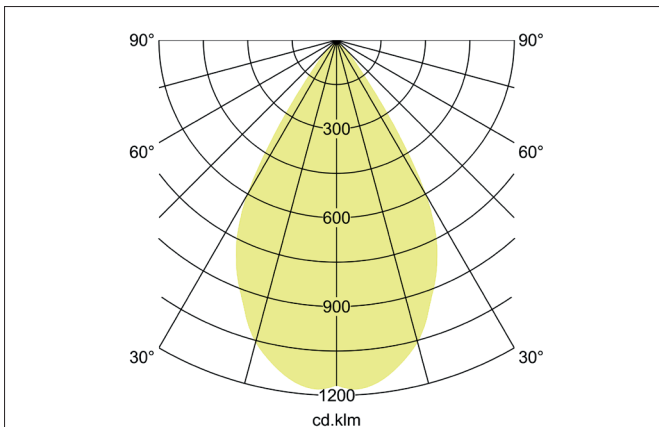

TRAXX MICRO LED semi-recessed spotlight, DALI
Article no. 88776163DA

Light.
For Generations.

Tender

LED semi-recessed spotlight, DALI, Round. Ceiling cut-out \varnothing 56 mm, Installation depth 50 mm, with rotationssymmetrical, deep, wide distributed light intensity. optimal light distribution due to a glass transparent cover. Luminous flux 1.340 lm, Power 1 x 11 W, Light colour warm white, Correlated color temprature (CCT) 3.000 K, Colour rendering index CRI > 90, Rated life time L80/B50 at 25 °C: 50.000 h, Housing material: Aluminium, Colour: Silver structure, Permissible ambient temperature (ta): -20 °C - +25 °C, Protection class (EN 61140): II, Degree of protection (DIN EN 60529): IP20, .With electronic driver, DALI dimmable.

Article data	
Article no.	88776163DA
GTIN	4251433983446
Series name	TRAXX MICRO
Short description	LED semi-recessed spotlight, DALI
Material	Aluminium
Colour	Silver
Type of surface	Structure
Shape	Round
Built-in diameter	56 mm
Installation depth	50 mm
Weight	N.N.