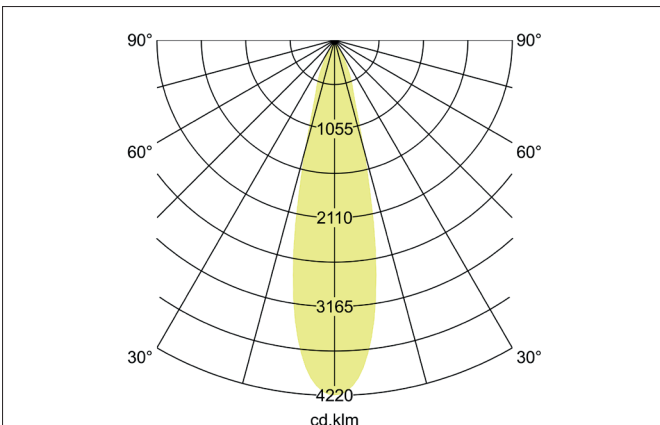

TRAXX MIDI LED recessed spotlight, DALI
 Article no. 88752163DA

Light.
 For Generations.

Tender
 LED recessed spotlight, DALI, Round. Ceiling cut-out Ø 107 mm, Installation depth 128 mm, with rotationssymmetrical, deep, wide distributed light intensity. optimal light distribution due to a glass transparent cover. Luminous flux 2.404 lm, Power 1 x 20 W, Light colour warm white, Correlated color temprature (CCT) 3.000 K, Colour rendering index CRI > 90, Rated life time L80/B50 at 25 °C: 50.000 h, Housing material: Aluminium / Glass / Plastic, Colour: Silver structure, Permissible ambient temperature (ta): -20 °C - +25 °C, Protection class (EN 61140): II, Degree of protection (DIN EN 60529): IP20, .With electronic driver, DALI dimmable.