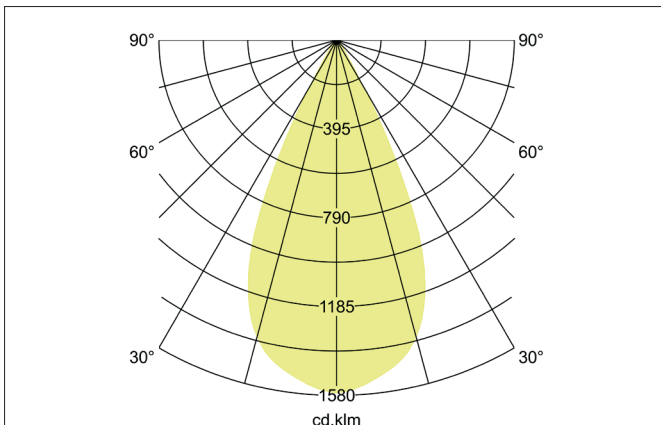

TRAXX MIDI LED semi-recessed spotlight, DALI
Article no. 88795163DA

Light.
For Generations.

Tender

LED semi-recessed spotlight, DALI, Round. Ceiling cut-out \varnothing 68 mm, Installation depth 50 mm, with rotationssymmetrical, deep, wide distributed light intensity. optimal light distribution due to a glass transparent cover. Luminous flux 2.612 lm, Power 1 x 21 W, Light colour warm white, Correlated color temprature (CCT) 3.000 K, Colour rendering index CRI > 90, Rated life time L80/B50 at 25 °C: 50.000 h, Housing material: Aluminium, Colour: Silver structure, Permissible ambient temperature (ta): -20 °C - +25 °C, Protection class (EN 61140): II, Degree of protection (DIN EN 60529): IP20, .With electronic driver, DALI dimmable.