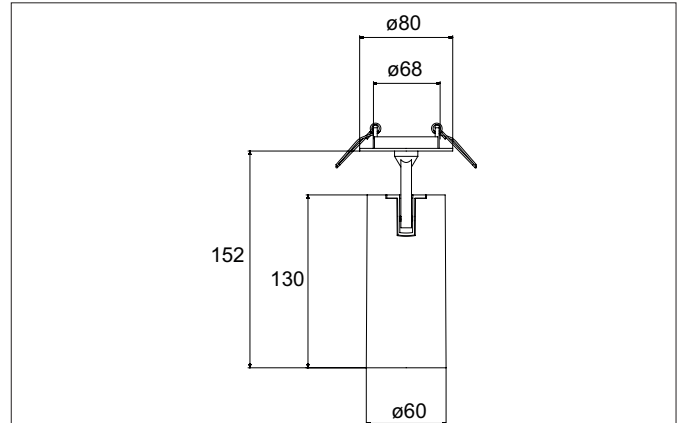

TRAXX MIDI LED semi-recessed spotlight, DALI
Article no. 88795163DA

Light.
For Generations.

Tender

LED semi-recessed spotlight, DALI, Round. Ceiling cut-out \varnothing 68 mm, Installation depth 50 mm, with rotationssymmetrical, deep, wide distributed light intensity. optimal light distribution due to a glass transparent cover. Luminous flux 2.612 lm, Power 1 x 21 W, Light colour warm white, Correlated color temprature (CCT) 3.000 K, Colour rendering index CRI > 90, Rated life time L80/B50 at 25 °C: 50.000 h, Housing material: Aluminium, Colour: Silver structure, Permissible ambient temperature (ta): -20 °C - +25 °C, Protection class (EN 61140): II, Degree of protection (DIN EN 60529): IP20, .With electronic driver, DALI dimmable.

Article data	
Article no.	88795163DA
GTIN	4251433983712
Series name	TRAXX MIDI
Short description	LED semi-recessed spotlight, DALI
Material	Aluminium
Colour	Silver
Type of surface	Structure
Shape	Round
Built-in diameter	68 mm
Installation depth	50 mm
Weight	N.N.

TRAXX MIDI LED semi-recessed spotlight, DALI

Article no. 88795163DA

Light.
For Generations.

Lighting technology	
Colour temperature	3.000 K
Light colour	White
Light output	Direct
Luminous flux	2,612 lm
System efficiency	124 lm/W
Colour rendering	CRI > 90
Reflector	High-gloss
Beam angle	50°
Light sharing	Symmetric

Mounting technology	
Mounting method	Recessed mounting
Place of installation	Ceiling-mounted
Adjustability	Rotable and pivoted
Swivel angle	90°
Rotation angle	350°
Head adjustable angle	90°
Further references	No cover with thermal insulation material
Material cover	Glass transparent
Suitable for through-wiring	No