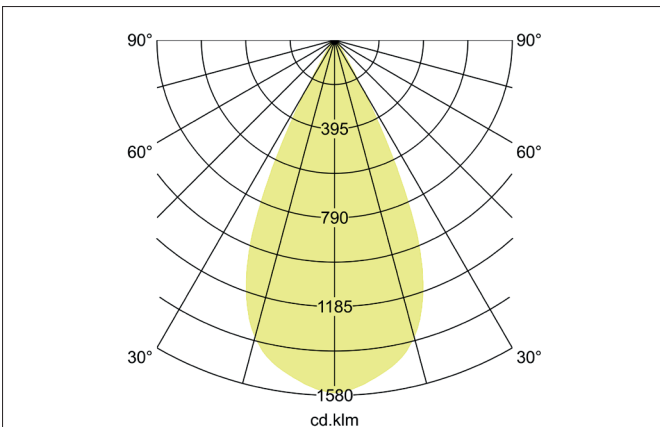

TRAXX MIDI LED recessed spotlight, DALI
 Article no. 88755163DA

Light.
 For Generations.

Tender
 LED recessed spotlight, DALI, Round. Ceiling cut-out Ø 107 mm, Installation depth 128 mm, with rotationssymmetrical, deep, wide distributed light intensity. optimal light distribution due to a glass transparent cover. Luminous flux 2.714 lm, Power 1 x 20 W, Light colour warm white, Correlated color temperature (CCT) 3.000 K, Colour rendering index CRI > 90, Rated life time L80/B50 at 25 °C: 50.000 h, Housing material: Aluminium / Glass / Plastic, Colour: Silver structure, Permissible ambient temperature (ta): -20 °C - +25 °C, Protection class (EN 61140): II, Degree of protection (DIN EN 60529): IP20, .With electronic driver, DALI dimmable.