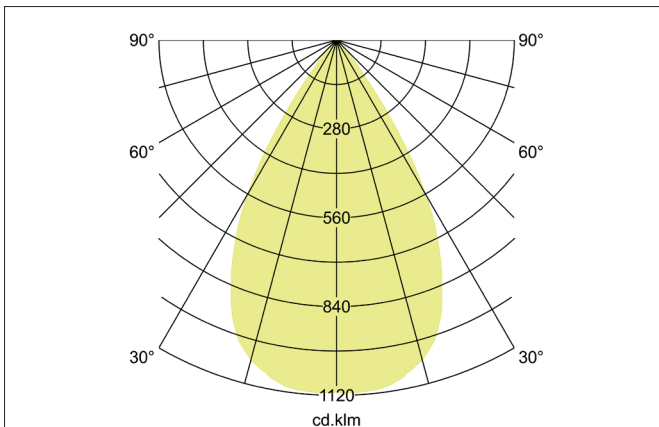

TRAXX MINI LED semi-recessed spotlight, DALI
Article no. 88786163DA

Light.
For Generations.

Tender

LED semi-recessed spotlight, DALI, Round. Ceiling cut-out \varnothing 56 mm, Installation depth 50 mm, with rotationssymmetrical, deep, wide distributed light intensity. optimal light distribution due to a glass transparent cover. Luminous flux 1.756 lm, Power 1 x 14,5 W, Light colour warm white, Correlated color temprature (CCT) 3.000 K, Colour rendering index CRI > 90, Rated life time L80/B50 at 25 °C: 50.000 h, Housing material: Aluminium, Colour: Silver structure, Permissible ambient temperature (ta): -20 °C - +25 °C, Protection class (EN 61140): II, Degree of protection (DIN EN 60529): IP20, .With electronic driver, DALI dimmable.

Article data	
Article no.	88786163DA
GTIN	4251433983675
Series name	TRAXX MINI
Short description	LED semi-recessed spotlight, DALI
Material	Aluminium
Colour	Silver
Type of surface	Structure
Shape	Round
Built-in diameter	56 mm
Installation depth	50 mm
Weight	N.N.

TRAXX MINI LED semi-recessed spotlight, DALI

Article no. 88786163DA

Light.
For Generations.

Lighting technology	
Colour temperature	3.000 K
Light colour	White
Light output	Direct
Luminous flux	1,756 lm
System efficiency	121 lm/W
Colour rendering	CRI > 90
Reflector	High-gloss
Beam angle	60°
Light sharing	Symmetric