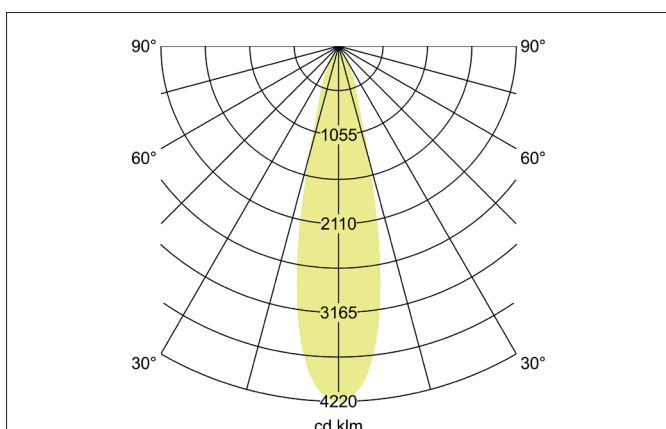

TRAXX MIDI LED semi-recessed spotlight, DALI

Article no. 88792163DA

Light.
For Generations.**Tender**

LED semi-recessed spotlight, DALI, Round. Ceiling cut-out \varnothing 68 mm, Installation depth 50 mm, with rotationssymmetrical, deep, wide distributed light intensity. optimal light distribution due to a glass transparent cover. Luminous flux 2.702 lm, Power 1 x 21 W, Light colour warm white, Correlated color temprature (CCT) 3.000 K, Colour rendering index CRI > 90, Rated life time L80/B50 at 25 °C: 50.000 h, Housing material: Aluminium, Colour: Silver structure, Permissible ambient temperature (ta): -20 °C - +25 °C, Protection class (EN 61140): II, Degree of protection (DIN EN 60529): IP20, .With electronic driver, DALI dimmable.

Article data	
Article no.	88792163DA
GTIN	4251433983828
Series name	TRAXX MIDI
Short description	LED semi-recessed spotlight, DALI
Material	Aluminium
Colour	Silver
Type of surface	Structure
Shape	Round
Built-in diameter	68 mm
Installation depth	50 mm
Weight	N.N.