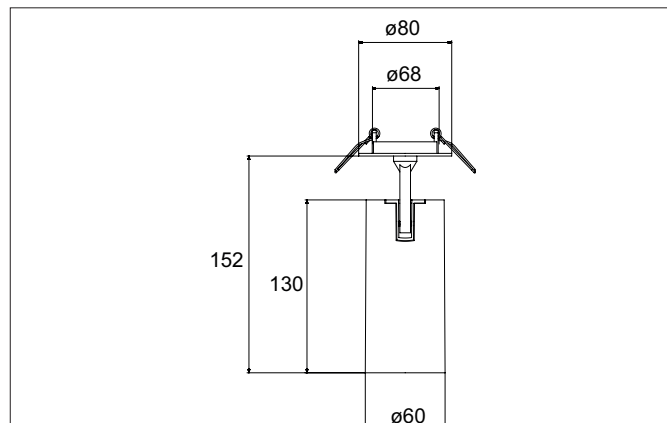

TRAXX MIDI LED semi-recessed spotlight, DALI

Article no. 88792163DA

Light.
For Generations.**Tender**

LED semi-recessed spotlight, DALI, Round. Ceiling cut-out \varnothing 68 mm, Installation depth 50 mm, with rotationssymmetrical, deep, wide distributed light intensity. optimal light distribution due to a glass transparent cover. Luminous flux 2.702 lm, Power 1 x 21 W, Light colour warm white, Correlated color temprature (CCT) 3.000 K, Colour rendering index CRI > 90, Rated life time L80/B50 at 25 °C: 50.000 h, Housing material: Aluminium, Colour: Silver structure, Permissible ambient temperature (ta): -20 °C - +25 °C, Protection class (EN 61140): II, Degree of protection (DIN EN 60529): IP20, .With electronic driver, DALI dimmable.

Article data	
Article no.	88792163DA
GTIN	4251433983828
Series name	TRAXX MIDI
Short description	LED semi-recessed spotlight, DALI
Material	Aluminium
Colour	Silver
Type of surface	Structure
Shape	Round
Built-in diameter	68 mm
Installation depth	50 mm
Weight	N.N.

TRAXX MIDI LED semi-recessed spotlight, DALI

Article no. 88792163DA

Light.
For Generations.

Lighting technology	
Colour temperature	3.000 K
Light colour	White
Light output	Direct
Luminous flux	2,702 lm
System efficiency	129 lm/W
Colour rendering	CRI > 90
Reflector	High-gloss
Beam angle	25°
Light sharing	Symmetric

Mounting technology	
Mounting method	Recessed mounting
Place of installation	Ceiling-mounted
Adjustability	Rotable and pivoted
Swivel angle	90°
Rotation angle	350°
Head adjustable angle	90°
Further references	No cover with thermal insulation material
Material cover	Glass transparent
Suitable for through-wiring	No