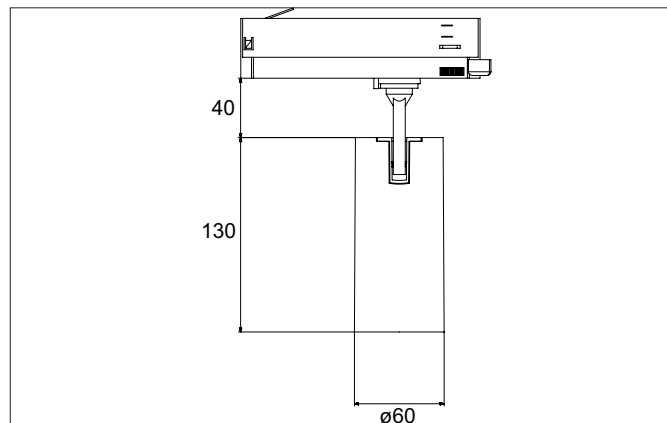

TRAXX MIDI LED track spotlight, on/off switchable

Article no. 88713163

Light.
For Generations.**Tender**

LED track spotlight, on/off switchable, Round. Luminaire diameter 60.0 mm, Weight 0.606 kg, with rotationssymmetrical, deep, wide distributed light intensity. Luminous flux 2.672 lm, Power 1 x 21 W, Light colour warm white, Correlated color temperature (CCT) 3.000 K, Colour rendering index CRI > 90, Rated life time L80/B50 at 25 °C: 50.000 h, Housing material: Aluminium / Glass / Plastic, Colour: Silver structure, Permissible ambient temperature (ta): -20 °C - +25 °C, Protection class (EN 61140): II, Degree of protection (DIN EN 60529): IP20, .With electronic driver, on/off switchable.

Article data	
Article no.	88713163
GTIN	4251433975823
Series name	TRAXX MIDI
Short description	LED track spotlight, on/off switchable
Material	Aluminium / Glass / Plastic
Colour	Silver
Type of surface	Structure
Shape	Round
Outer diameter	60 mm
Weight	0.606 kg

Mounting technology	
Mounting method	Surface mounting
Place of installation	Ceiling-mounted
Adjustability	Rotatable and adjustable head
Swivel angle	90°
Rotation angle	350°
Head adjustable angle	90°
Suitable for through-wiring	No

Packing data	
Gross weight	0.669 kg
Length of packaging	175 mm
Packaging width	175 mm
Packaging height	115 mm
Disposal at end of life	This product must not be disposed of with household waste. You are obliged, to dispose of such electrical waste separately. By disposing of electrical waste and other old or defective electronics separately, you support recycling or other forms of re-use. In that way you help to take care and to avoid that harmful substances get into the environment.