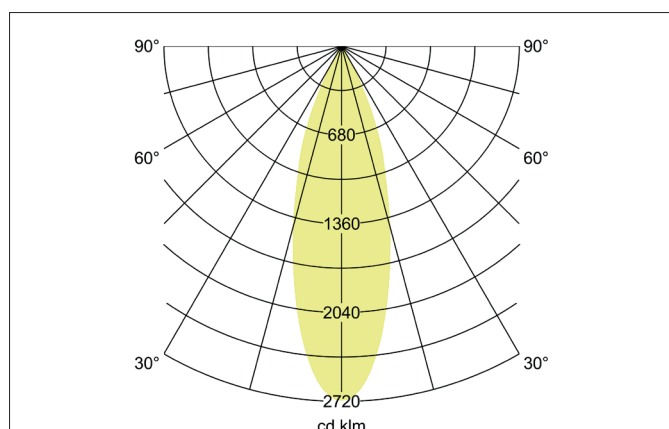

TRAXX MIDI LED track spotlight, on/off switchable

Article no. 88713163

Light.
For Generations.**Tender**

LED track spotlight, on/off switchable, Round. Luminaire diameter 60.0 mm, Weight 0.606 kg, with rotationssymmetrical, deep, wide distributed light intensity. Luminous flux 2.672 lm, Power 1 x 21 W, Light colour warm white, Correlated color temperature (CCT) 3.000 K, Colour rendering index CRI > 90, Rated life time L80/B50 at 25 °C: 50.000 h, Housing material: Aluminium / Glass / Plastic, Colour: Silver structure, Permissible ambient temperature (ta): -20 °C - +25 °C, Protection class (EN 61140): II, Degree of protection (DIN EN 60529): IP20, .With electronic driver, on/off switchable.

Article data	
Article no.	88713163
GTIN	4251433975823
Series name	TRAXX MIDI
Short description	LED track spotlight, on/off switchable
Material	Aluminium / Glass / Plastic
Colour	Silver
Type of surface	Structure
Shape	Round
Outer diameter	60 mm
Weight	0.606 kg