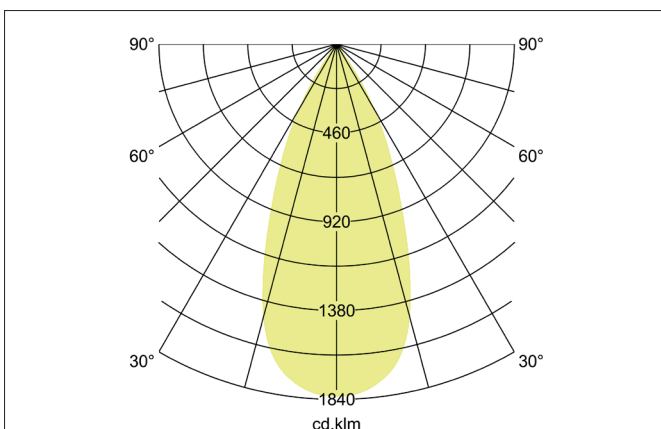

TRAXX MAXI LED recessed spotlight, DALI
Article no. 88764163DA

Light.
For Generations.

Tender

LED recessed spotlight, DALI, Round. Ceiling cut-out Ø 120 mm, Installation depth 130 mm, with rotationssymmetrical, deep, wide distributed light intensity. optimal light distribution due to a glass transparent cover. Luminous flux 3.709 lm, Power 1 x 27 W, Light colour warm white, Correlated color temperature (CCT) 3.000 K, Colour rendering index CRI > 90, Rated life time L80/B50 at 25 °C: 50.000 h, Housing material: Aluminium / Glass / Plastic, Colour: Silver structure, Permissible ambient temperature (ta): -20 °C - +25 °C, Protection class (EN 61140): II, Degree of protection (DIN EN 60529): IP20, .With electronic driver, DALI dimmable.

Article data	
Article no.	88764163DA
GTIN	4251433983798
Series name	TRAXX MAXI
Short description	LED recessed spotlight, DALI
Material	Aluminium / Glass / Plastic
Colour	Silver
Type of surface	Structure
Shape	Round
Built-in diameter	120 mm
Installation depth	130 mm
Weight	N.N.