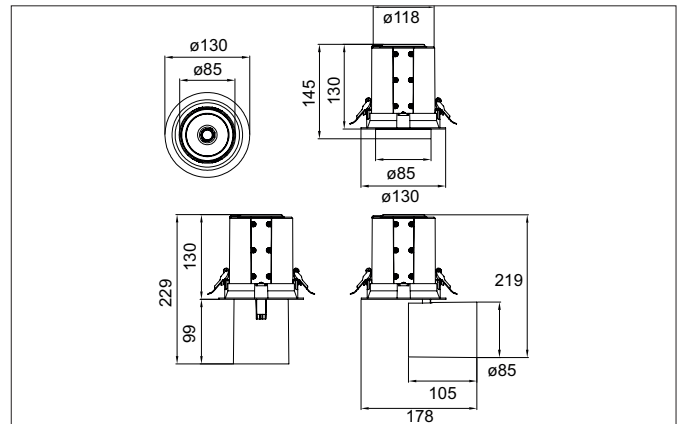

TRAXX MAXI LED recessed spotlight, DALI
Article no. 88764163DA

Light.
For Generations.

Tender

LED recessed spotlight, DALI, Round. Ceiling cut-out Ø 120 mm, Installation depth 130 mm, with rotationssymmetrical, deep, wide distributed light intensity. optimal light distribution due to a glass transparent cover. Luminous flux 3.709 lm, Power 1 x 27 W, Light colour warm white, Correlated color temperature (CCT) 3.000 K, Colour rendering index CRI > 90, Rated life time L80/B50 at 25 °C: 50.000 h, Housing material: Aluminium / Glass / Plastic, Colour: Silver structure, Permissible ambient temperature (ta): -20 °C - +25 °C, Protection class (EN 61140): II, Degree of protection (DIN EN 60529): IP20, .With electronic driver, DALI dimmable.

Article data	
Article no.	88764163DA
GTIN	4251433983798
Series name	TRAXX MAXI
Short description	LED recessed spotlight, DALI
Material	Aluminium / Glass / Plastic
Colour	Silver
Type of surface	Structure
Shape	Round
Built-in diameter	120 mm
Installation depth	130 mm
Weight	N.N.

TRAXX MAXI LED recessed spotlight, DALI

Article no. 88764163DA

Light.
For Generations.

Lighting technology	
Colour temperature	3.000 K
Light colour	White
Light output	Direct
Luminous flux	3,709 lm
System efficiency	137 lm/W
Colour rendering	CRI > 90
Reflector	High-gloss
Beam angle	40°
Light sharing	Symmetric

Packing data	
Gross weight	N.N.
Length of packaging	175 mm
Packaging width	175 mm
Packaging height	150 mm
Disposal at end of life	This product must not be disposed of with household waste. You are obliged, to dispose of such electrical waste separately. By disposing of electrical waste and other old or defective electronics separately, you support recycling or other forms of re-use. In that way you help to take care and to avoid that harmful substances get into the environment.