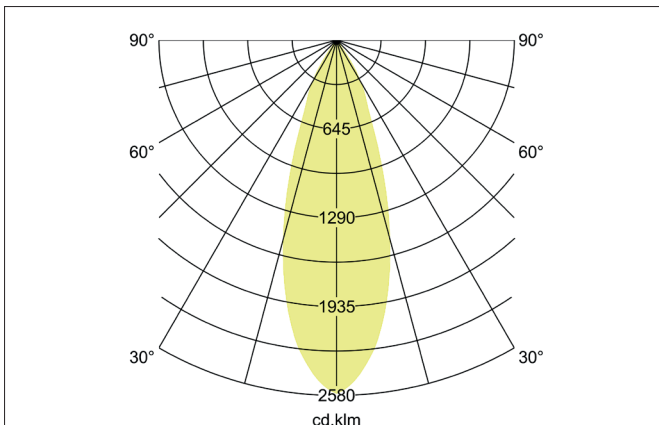

#### Tender

LED surface mounted spot, DALI, Round. Luminaire diameter 85.0 mm, Hight 163.0 mm Weight 0.655 kg, Reflector silver with rotattions-symmetrical, deep, wide distributed light intensity. optimal light distribution due to a glass transparent cover. Luminous flux 3.559 lm, Power 1 x 28 W, Light colour warm white, Correlated color temprature (CCT) 3.000 K, Colour rendering index CRI > 90, Rated life time L80/B50 at 25 °C: 50.000 h, Housing material: Aluminium / Glass / Plastic, Colour: Silver structure, Permissible ambient temperature (ta): -20 °C - +25 °C, Protection class (EN 61140): I, Degree of protection (DIN EN 60529): IP20, .With electronic driver, DALI dimmable.

Article data	
Article no.	88843163DA
GTIN	4251433983309
Series name	TRAXX MAXI
Short description	LED surface mounted spot, DALI
Material	Aluminium / Glass / Plastic
Colour	Silver
Type of surface	Structure
Shape	Round
Outer diameter	85 mm
Hight	163 mm
Scope of delivery	Incl. converter for connection to the 230-V mains voltage
Weight	0.655 kg

**TRAXX MAXI LED surface mounted spot, DALI**

Article no. 88843163DA

Light.  
For Generations.

Lighting technology	
Colour temperature	3.000 K
Light colour	White
Light output	Direct
Luminous flux	3,559 lm
System efficiency	127 lm/W
Colour rendering	CRI > 90
Reflector	High-gloss
Reflector colour	silver
Beam angle	30°
Light sharing	Symmetric
Adjustable color temperature	No