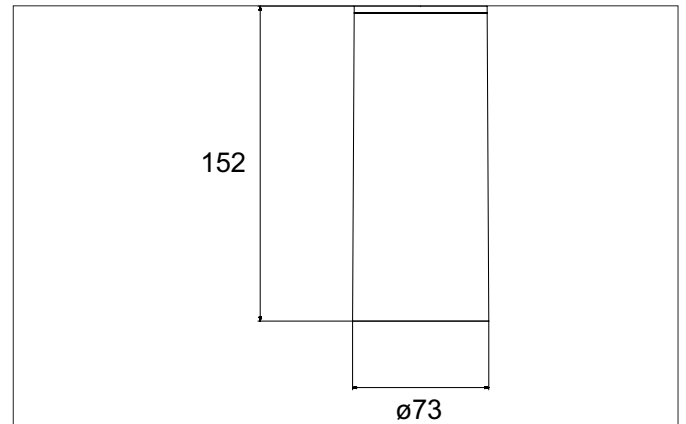

#### Tender

LED surface mounted spot, DALI, Round. Luminaire diameter 85.0 mm, Hight 163.0 mm Weight 0.655 kg, Reflector silver with rotattions-symmetrical, deep, wide distributed light intensity. optimal light distribution due to a glass transparent cover. Luminous flux 3.559 lm, Power 1 x 28 W, Light colour warm white, Correlated color temprature (CCT) 3.000 K, Colour rendering index CRI > 90, Rated life time L80/B50 at 25 °C: 50.000 h, Housing material: Aluminium / Glass / Plastic, Colour: Silver structure, Permissible ambient temperature (ta): -20 °C - +25 °C, Protection class (EN 61140): I, Degree of protection (DIN EN 60529): IP20, .With electronic driver, DALI dimmable.

Article data	
Article no.	88843163DA
GTIN	4251433983309
Series name	TRAXX MAXI
Short description	LED surface mounted spot, DALI
Material	Aluminium / Glass / Plastic
Colour	Silver
Type of surface	Structure
Shape	Round
Outer diameter	85 mm
Hight	163 mm
Scope of delivery	Incl. converter for connection to the 230-V mains voltage
Weight	0.655 kg

**TRAXX MAXI LED surface mounted spot, DALI**

Article no. 88843163DA

Light.  
For Generations.

Lighting technology	
Colour temperature	3.000 K
Light colour	White
Light output	Direct
Luminous flux	3,559 lm
System efficiency	127 lm/W
Colour rendering	CRI > 90
Reflector	High-gloss
Reflector colour	silver
Beam angle	30°
Light sharing	Symmetric
Adjustable color temperature	No