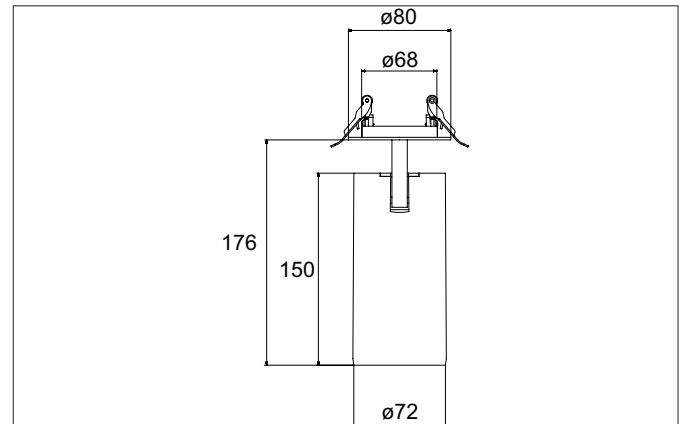

TRAXX MAXI LED semi-recessed spotlight, DALI

Article no. 88804163DA

Light.
For Generations.

Tender

LED semi-recessed spotlight, DALI, Round. Ceiling cut-out \varnothing 68 mm, Installation depth 50 mm, Weight 0,240 kg, with rotationssymmetrical, deep, wide distributed light intensity. optimal light distribution due to a glass transparent cover. Luminous flux 3.072 lm, Power 1 x 24 W, Light colour warm white, Correlated color temperature (CCT) 3.000 K, Colour rendering index CRI > 90, Rated life time L80/B50 at 25 °C: 50.000 h, Housing material: Aluminium, Colour: Silver structure, Permissible ambient temperature (ta): -20 °C - +25 °C, Protection class (EN 61140): II, Degree of protection (DIN EN 60529): IP20, .With electronic driver, DALI dimmable.

Article data	
Article no.	88804163DA
GTIN	4251433983460
Series name	TRAXX MAXI
Short description	LED semi-recessed spotlight, DALI
Material	Aluminium
Colour	Silver
Type of surface	Structure
Shape	Round
Built-in diameter	68 mm
Installation depth	50 mm
Weight	0.240 kg

TRAXX MAXI LED semi-recessed spotlight, DALI

Article no. 88804163DA

Light.
For Generations.

Lighting technology	
Colour temperature	3.000 K
Light colour	White
Light output	Direct
Luminous flux	3,072 lm
System efficiency	128 lm/W
Colour rendering	CRI > 90
Reflector	High-gloss
Beam angle	40°
Light sharing	Symmetric
Adjustable color temperature	No

Packing data	
Gross weight	0.85 kg
Length of packaging	71 mm
Packaging width	71 mm
Packaging height	220 mm
Disposal at end of life	This product must not be disposed of with household waste. You are obliged, to dispose of such electrical waste separately. By disposing of electrical waste and other old or defective electronics separately, you support recycling or other forms of re-use. In that way you help to take care and to avoid that harmful substances get into the environment.