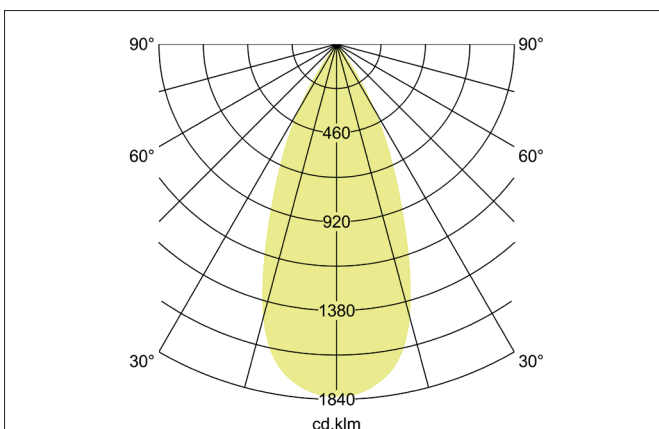

TRAXX MAXI LED semi-recessed spotlight, DALI

Article no. 88804163DA

Light.
For Generations.

Tender

LED semi-recessed spotlight, DALI, Round. Ceiling cut-out \varnothing 68 mm, Installation depth 50 mm, Weight 0,240 kg, with rotationssymmetrical, deep, wide distributed light intensity. optimal light distribution due to a glass transparent cover. Luminous flux 3.072 lm, Power 1 x 24 W, Light colour warm white, Correlated color temperature (CCT) 3.000 K, Colour rendering index CRI > 90, Rated life time L80/B50 at 25 °C: 50.000 h, Housing material: Aluminium, Colour: Silver structure, Permissible ambient temperature (ta): -20 °C - +25 °C, Protection class (EN 61140): II, Degree of protection (DIN EN 60529): IP20, .With electronic driver, DALI dimmable.

Article data	
Article no.	88804163DA
GTIN	4251433983460
Series name	TRAXX MAXI
Short description	LED semi-recessed spotlight, DALI
Material	Aluminium
Colour	Silver
Type of surface	Structure
Shape	Round
Built-in diameter	68 mm
Installation depth	50 mm
Weight	0.240 kg

TRAXX MAXI LED semi-recessed spotlight, DALI

Article no. 88804163DA

Light.
For Generations.

Lighting technology	
Colour temperature	3.000 K
Light colour	White
Light output	Direct
Luminous flux	3,072 lm
System efficiency	128 lm/W
Colour rendering	CRI > 90
Reflector	High-gloss
Beam angle	40°
Light sharing	Symmetric
Adjustable color temperature	No