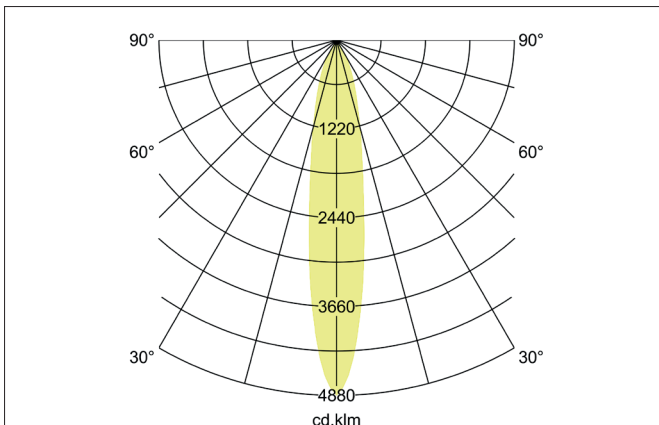

TRAXX MINI LED track spotlight, on/off switchable

Article no. 88702163

Light.
For Generations.**Tender**

LED track spotlight, on/off switchable, Round. Luminaire diameter 50.0 mm, Weight 0.378 kg, with rotationssymmetrical, deep, wide distributed light intensity. Luminous flux 1.745 lm, Power 1 x 14,5 W, Light colour warm white, Correlated color temperature (CCT) 3.000 K, Colour rendering index CRI > 90, Rated life time L80/B50 at 25 °C: 50.000 h, Housing material: Aluminium / Glass / Plastic, Colour: Silver structure, Permissible ambient temperature (ta): -20 °C - +25 °C, Protection class (EN 61140): II, Degree of protection (DIN EN 60529): IP20, .With electronic driver, on/off switchable.

Article data	
Article no.	88702163
GTIN	4251433975816
Series name	TRAXX MINI
Short description	LED track spotlight, on/off switchable
Material	Aluminium / Glass / Plastic
Colour	Silver
Type of surface	Structure
Shape	Round
Outer diameter	50 mm
Weight	0.378 kg

TRAXX MINI LED track spotlight, on/off switchable

Article no. 88702163

Light.
For Generations.

Lighting technology	
Colour temperature	3.000 K
Light colour	White
Luminous flux	1,745 lm
System efficiency	120 lm/W
Colour rendering	CRI > 90
Reflector	High-gloss
Beam angle	20°
Light sharing	Symmetric
Adjustable color temperature	No