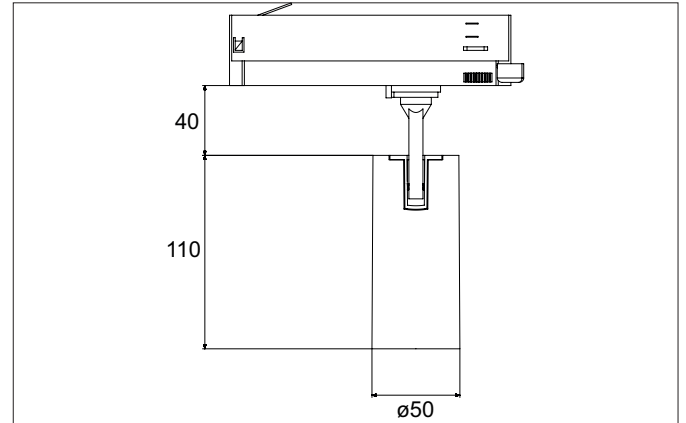

TRAXX MINI LED track spotlight, on/off switchable

Article no. 88702163

Light.
For Generations.**Tender**

LED track spotlight, on/off switchable, Round. Luminaire diameter 50.0 mm, Weight 0.378 kg, with rotationssymmetrical, deep, wide distributed light intensity. Luminous flux 1.745 lm, Power 1 x 14,5 W, Light colour warm white, Correlated color temperature (CCT) 3.000 K, Colour rendering index CRI > 90, Rated life time L80/B50 at 25 °C: 50.000 h, Housing material: Aluminium / Glass / Plastic, Colour: Silver structure, Permissible ambient temperature (ta): -20 °C - +25 °C, Protection class (EN 61140): II, Degree of protection (DIN EN 60529): IP20, .With electronic driver, on/off switchable.

Article data	
Article no.	88702163
GTIN	4251433975816
Series name	TRAXX MINI
Short description	LED track spotlight, on/off switchable
Material	Aluminium / Glass / Plastic
Colour	Silver
Type of surface	Structure
Shape	Round
Outer diameter	50 mm
Weight	0.378 kg

TRAXX MINI LED track spotlight, on/off switchable

Article no. 88702163

Light.
For Generations.

Lighting technology	
Colour temperature	3.000 K
Light colour	White
Luminous flux	1,745 lm
System efficiency	120 lm/W
Colour rendering	CRI > 90
Reflector	High-gloss
Beam angle	20°
Light sharing	Symmetric
Adjustable color temperature	No

Packing data	
Gross weight	0.455 kg
Length of packaging	170 mm
Packaging width	170 mm
Packaging height	110 mm
Disposal at end of life	This product must not be disposed of with household waste. You are obliged, to dispose of such electrical waste separately. By disposing of electrical waste and other old or defective electronics separately, you support recycling or other forms of re-use. In that way you help to take care and to avoid that harmful substances get into the environment.