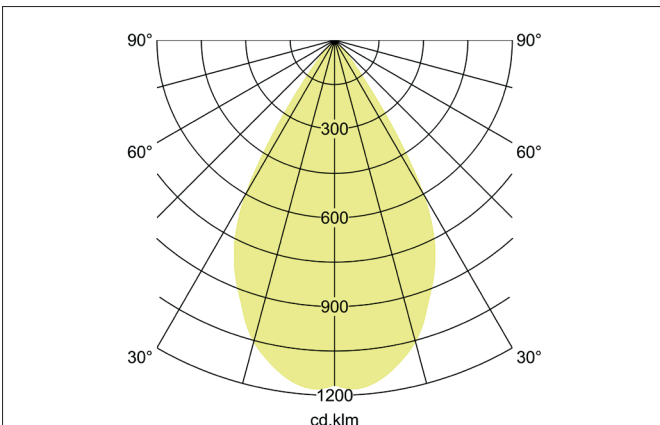

TRAXX MICRO LED recessed spotlight, on/off switchable
 Article no. 88736163

Light.
 For Generations.

Tender
 LED recessed spotlight, on/off switchable, Round. Ceiling cut-out Ø 80 mm, Installation depth 112 mm, Weight 0,525 kg, with rotations-symmetrical, deep, wide distributed light intensity. optimal light distribution due to a glass transparent cover. Luminous flux 1.092 lm, Power 1 x 9 W, Light colour warm white, Correlated color temperature (CCT) 3.000 K, Colour rendering index CRI > 90, Rated life time L80/B50 at 25 °C: 50.000 h, Housing material: Aluminium / Glass / Plastic, Colour: Silver structure, Permissible ambient temperature (ta): -20 °C - +25 °C, Protection class (EN 61140): II, Degree of protection (DIN EN 60529): IP20, .With electronic driver, on/off switchable.

Article data	
Article no.	88736163
GTIN	4251433972228
Series name	TRAXX MICRO
Short description	LED recessed spotlight, on/off switchable
Material	Aluminium / Glass / Plastic
Colour	Silver
Type of surface	Structure
Shape	Round
Built-in diameter	80 mm
Installation depth	112 mm
Weight	0.525 kg

TRAXX MICRO LED recessed spotlight, on/off switchable

Article no. 88736163

Light.
For Generations.

Lighting technology	
Colour temperature	3.000 K
Light colour	White
Light output	Direct
Luminous flux	1,092 lm
System efficiency	121 lm/W
Colour rendering	CRI > 90
Reflector	High-gloss
Beam angle	60°
Light sharing	Symmetric