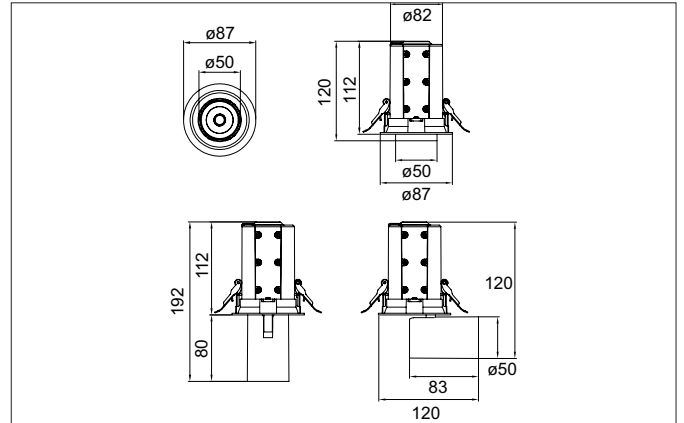

TRAXX MICRO LED recessed spotlight, on/off switchable
 Article no. 88736163

Light.
 For Generations.

Tender
 LED recessed spotlight, on/off switchable, Round. Ceiling cut-out Ø 80 mm, Installation depth 112 mm, Weight 0,525 kg, with rotations-symmetrical, deep, wide distributed light intensity. optimal light distribution due to a glass transparent cover. Luminous flux 1.092 lm, Power 1 x 9 W, Light colour warm white, Correlated color temperature (CCT) 3.000 K, Colour rendering index CRI > 90, Rated life time L80/B50 at 25 °C: 50.000 h, Housing material: Aluminium / Glass / Plastic, Colour: Silver structure, Permissible ambient temperature (ta): -20 °C - +25 °C, Protection class (EN 61140): II, Degree of protection (DIN EN 60529): IP20, .With electronic driver, on/off switchable.

Article data	
Article no.	88736163
GTIN	4251433972228
Series name	TRAXX MICRO
Short description	LED recessed spotlight, on/off switchable
Material	Aluminium / Glass / Plastic
Colour	Silver
Type of surface	Structure
Shape	Round
Built-in diameter	80 mm
Installation depth	112 mm
Weight	0.525 kg

TRAXX MICRO LED recessed spotlight, on/off switchable

Article no. 88736163

Light.
For Generations.

Lighting technology	
Colour temperature	3.000 K
Light colour	White
Light output	Direct
Luminous flux	1,092 lm
System efficiency	121 lm/W
Colour rendering	CRI > 90
Reflector	High-gloss
Beam angle	60°
Light sharing	Symmetric

Packing data	
Gross weight	0.587 kg
Length of packaging	170 mm
Packaging width	170 mm
Packaging height	110 mm
Disposal at end of life	This product must not be disposed of with household waste. You are obliged, to dispose of such electrical waste separately. By disposing of electrical waste and other old or defective electronics separately, you support recycling or other forms of re-use. In that way you help to take care and to avoid that harmful substances get into the environment.