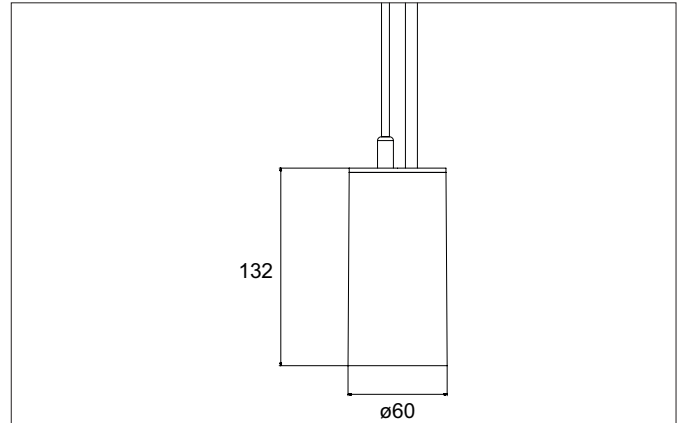

TRAXX MIDI LED pendant luminaire, on/off switchable

Article no. 88875163

Light.
For Generations.**Tender**

LED pendant luminaire, on/off switchable, Round., Hight 153.0 mm, for pendulum mounting. Pendulum length max. 1500.0 mm Weight 0.62 kg, with rotationssymmetrical, deep, wide distributed light intensity. optimal light distribution due to a glass transparent cover. Luminous flux 2.550 lm, Power 1 x 20 W, Light colour warm white, Correlated color temprature (CCT) 3.000 K, Colour rendering index CRI > 90, Rated life time L80/B50 at 25 °C: 50.000 h, Housing material: Aluminium, Colour: Silver structure, Permissible ambient temperature (ta): -20 °C - +25 °C, Protection class (EN 61140): I, Degree of protection (DIN EN 60529): IP20, .With electronic driver, on/off switchable.

Article data	
Article no.	88875163
GTIN	4251433975847
Series name	TRAXX MIDI
Short description	LED pendant luminaire, on/off switchable
Material	Aluminium
Colour	Silver
Type of surface	Structure
Shape	Round
Hight	153 mm
Weight	0.620 kg

Mounting technology	
Mounting method	Suspended
Place of installation	Ceiling-mounted
Adjustability	Not adjustable
stamp	UKCA
Pendulum length max.	1,500 mm
Material cover	Glass transparent
Suitable for through-wiring	No

Packing data	
Gross weight	0.69 kg
Length of packaging	170 mm
Packaging width	170 mm
Packaging height	110 mm
Disposal at end of life	This product must not be disposed of with household waste. You are obliged, to dispose of such electrical waste separately. By disposing of electrical waste and other old or defective electronics separately, you support recycling or other forms of re-use. In that way you help to take care and to avoid that harmful substances get into the environment.