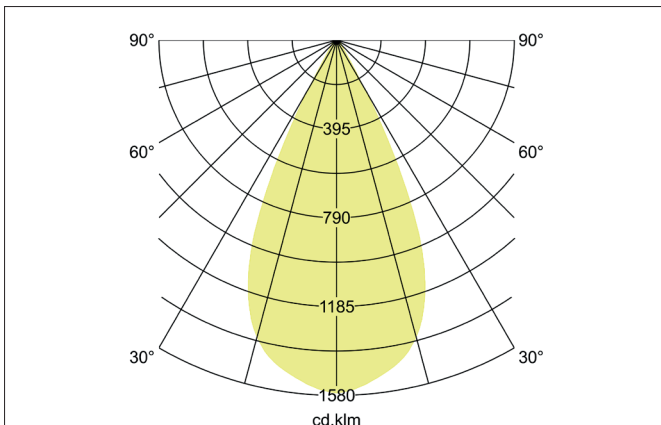

TRAXX MIDI LED pendant luminaire, on/off switchable

Article no. 88875163

Light.
For Generations.**Tender**

LED pendant luminaire, on/off switchable, Round., Hight 153.0 mm, for pendulum mounting. Pendulum length max. 1500.0 mm Weight 0.62 kg, with rotationssymmetrical, deep, wide distributed light intensity. optimal light distribution due to a glass transparent cover. Luminous flux 2.550 lm, Power 1 x 20 W, Light colour warm white, Correlated color temprature (CCT) 3.000 K, Colour rendering index CRI > 90, Rated life time L80/B50 at 25 °C: 50.000 h, Housing material: Aluminium, Colour: Silver structure, Permissible ambient temperature (ta): -20 °C - +25 °C, Protection class (EN 61140): I, Degree of protection (DIN EN 60529): IP20, .With electronic driver, on/off switchable.