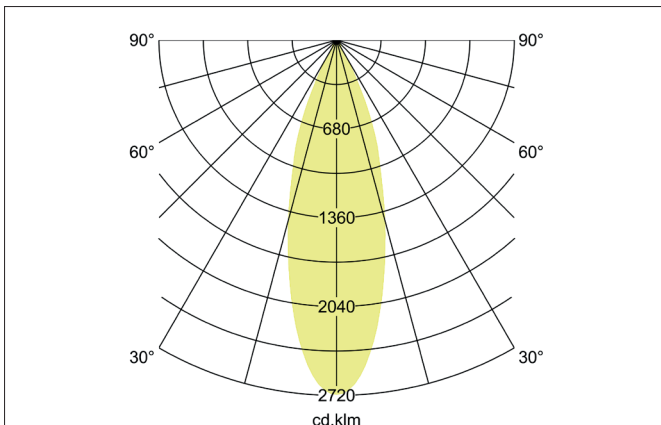

TRAXX MIDI LED pendant luminaire, on/off switchable

Article no. 88873163

Light.
For Generations.**Tender**

LED pendant luminaire, on/off switchable, Round., Hight 153.0 mm, for pendulum mounting. Pendulum length max. 1500.0 mm Weight 0.549 kg, with rotationssymmetrical, deep, wide distributed light intensity. optimal light distribution due to a glass transparent cover. Luminous flux 2.408 lm, Power 1 x 20 W, Light colour warm white, Correlated color temprature (CCT) 3.000 K, Colour rendering index CRI > 90, Rated life time L80/B50 at 25 °C: 50.000 h, Housing material: Aluminium, Colour: Silver structure, Permissible ambient temperature (ta): -20 °C - +25 °C, Protection class (EN 61140): I, Degree of protection (DIN EN 60529): IP20, .With electronic driver, on/off switchable.