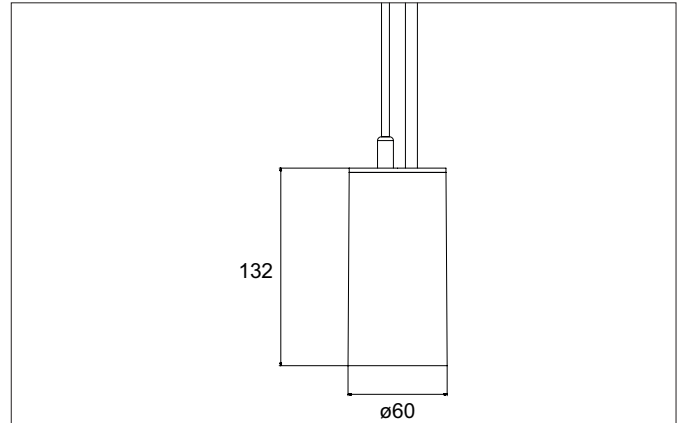

TRAXX MIDI LED pendant luminaire, on/off switchable

Article no. 88873163

Light.
For Generations.**Tender**

LED pendant luminaire, on/off switchable, Round., Hight 153.0 mm, for pendulum mounting. Pendulum length max. 1500.0 mm Weight 0.549 kg, with rotationssymmetrical, deep, wide distributed light intensity. optimal light distribution due to a glass transparent cover. Luminous flux 2.408 lm, Power 1 x 20 W, Light colour warm white, Correlated color temprature (CCT) 3.000 K, Colour rendering index CRI > 90, Rated life time L80/B50 at 25 °C: 50.000 h, Housing material: Aluminium, Colour: Silver structure, Permissible ambient temperature (ta): -20 °C - +25 °C, Protection class (EN 61140): I, Degree of protection (DIN EN 60529): IP20, .With electronic driver, on/off switchable.

Article data	
Article no.	88873163
GTIN	4251433975892
Series name	TRAXX MIDI
Short description	LED pendant luminaire, on/off switchable
Material	Aluminium
Colour	Silver
Type of surface	Structure
Shape	Round
Hight	153 mm
Weight	0.549 kg

Mounting technology	
Mounting method	Suspended
Place of installation	Ceiling-mounted
Adjustability	Not adjustable
stamp	UKCA
Pendulum length max.	1,500 mm
Material cover	Glass transparent
Suitable for through-wiring	No

Packing data	
Gross weight	0.613 kg
Length of packaging	170 mm
Packaging width	170 mm
Packaging height	110 mm
Disposal at end of life	This product must not be disposed of with household waste. You are obliged, to dispose of such electrical waste separately. By disposing of electrical waste and other old or defective electronics separately, you support recycling or other forms of re-use. In that way you help to take care and to avoid that harmful substances get into the environment.