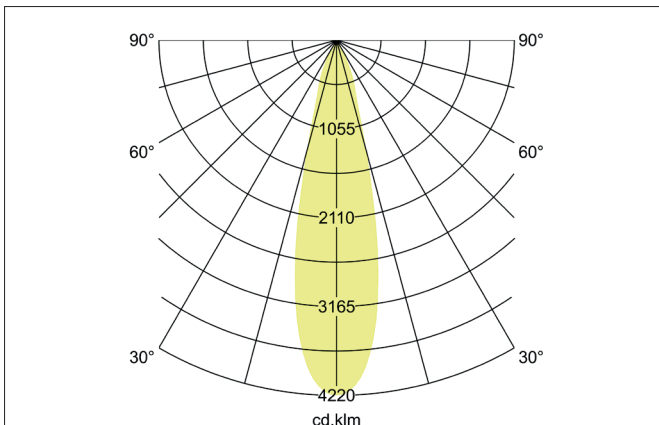

#### Tender

LED track spotlight, on/off switchable, Round. Luminaire diameter 60.0 mm, Weight 0.606 kg, with rotationssymmetrical, deep, wide distributed light intensity. Luminous flux 2.700 lm, Power 1 x 21 W, Light colour warm white, Correlated color temprature (CCT) 3.000 K, Colour rendering index CRI > 90, Rated life time L80/B50 at 25 °C: 50.000 h, Housing material: Aluminium / Glass / Plastic, Colour: Silver structure, Permissible ambient temperature (ta): -20 °C - +25 °C, Protection class (EN 61140): II, Degree of protection (DIN EN 60529): IP20, .With electronic driver, on/off switchable.