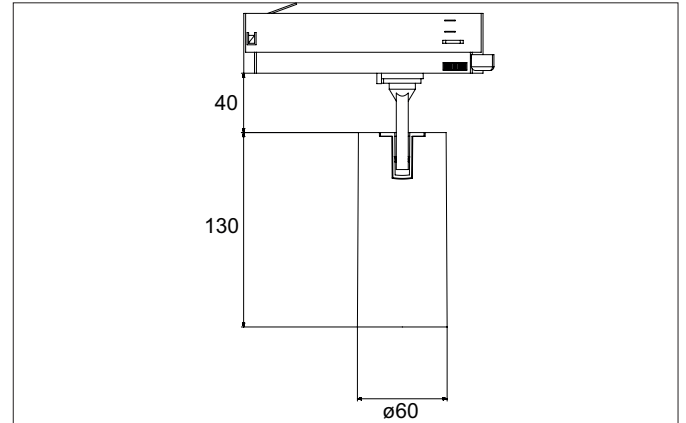

#### Tender

LED track spotlight, on/off switchable, Round. Luminaire diameter 60.0 mm, Weight 0.606 kg, with rotationssymmetrical, deep, wide distributed light intensity. Luminous flux 2.700 lm, Power 1 x 21 W, Light colour warm white, Correlated color temprature (CCT) 3.000 K, Colour rendering index CRI > 90, Rated life time L80/B50 at 25 °C: 50.000 h, Housing material: Aluminium / Glass / Plastic, Colour: Silver structure, Permissible ambient temperature (ta): -20 °C - +25 °C, Protection class (EN 61140): II, Degree of protection (DIN EN 60529): IP20, .With electronic driver, on/off switchable.

Article data	
Article no.	88712163
GTIN	4251433975786
Series name	TRAXX MIDI
Short description	LED track spotlight, on/off switchable
Material	Aluminium / Glass / Plastic
Colour	Silver
Type of surface	Structure
Shape	Round
Outer diameter	60 mm
Weight	0.606 kg

Mounting technology	
Mounting method	Surface mounting
Place of installation	Ceiling-mounted
Adjustability	Rotatable and adjustable head
Swivel angle	90°
Rotation angle	350°
Head adjustable angle	90°
Suitable for through-wiring	No

Packing data	
Gross weight	0.669 kg
Length of packaging	175 mm
Packaging width	175 mm
Packaging height	115 mm
Disposal at end of life	This product must not be disposed of with household waste. You are obliged, to dispose of such electrical waste separately. By disposing of electrical waste and other old or defective electronics separately, you support recycling or other forms of re-use. In that way you help to take care and to avoid that harmful substances get into the environment.