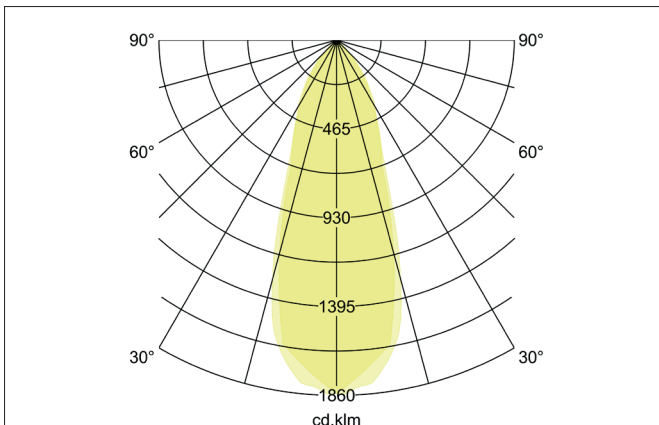

DISC LED recessed spot, with lens optics, on/off switchable

Article no. 38421023

Light.
For Generations.**Tender**

LED recessed spot, with lens optics, on/off switchable, Round. Toolless ceiling installation by installation springs. Ceiling cut-out \varnothing 68 mm, Installation depth 38 mm, Outer diameter 82 mm, Weight 0,160 kg, Reflector silver with rotationssymmetrical, deep, wide distributed light intensity. optimal light distribution due to a plastic, transparent cover. Luminous flux 660 lm, Power 1 x 6 W, Light colour warm white, Correlated color temperature (CCT) 3.000 K, Colour rendering index CRI > 80, Housing material: Aluminium / Glass, Colour: Chrome, Permissible ambient temperature (t_a): -20 °C - +25 °C, Protection class (EN 61140): II, Degree of protection (DIN EN 60529): IP20, .With electronic driver, on/off switchable.

Product Benefits

- LED recessed spotlight in round design made of solid aluminum with 6 W LED module with lens optics and switchable converter.
- Ceiling cut-out 68 mm, diameter 82 mm, installation depth 38 mm, IP20.
- Pivoting range 30°.
- Without visible snap ring.
- Classic, formally restrained design.
- Also available in the same look as a pure luminaire for 350 mA (without converter) and as a dimmable set (trailing edge).

DISC LED recessed spot, wich lens optics, on/off switchable

Article no. 38421023

Light.
For Generations.

Article data	
Article no.	38421023
GTIN	4251433950004
Series name	DISC
Short description	LED recessed spot, wich lens optics, on/off switchable
Material	Aluminium / Glass
Colour	Chrome
Type of surface	Glossy
Shape	Round
Outer diameter	82 mm
Built-in diameter	68 mm
Installation depth	38 mm
Hight	3 mm
Weight	0.160 kg
stamp	UKCA

Lighting technology	
Colour temperature	3.000 K
Light colour	White
Light output	Direct
Luminous flux	660 lm
System efficiency	110 lm/W
Colour rendering	CRI > 80
Reflector	High-gloss
Reflector colour	silver
Beam angle	38°
Light sharing	Symmetric
Adjustable color temperature	No