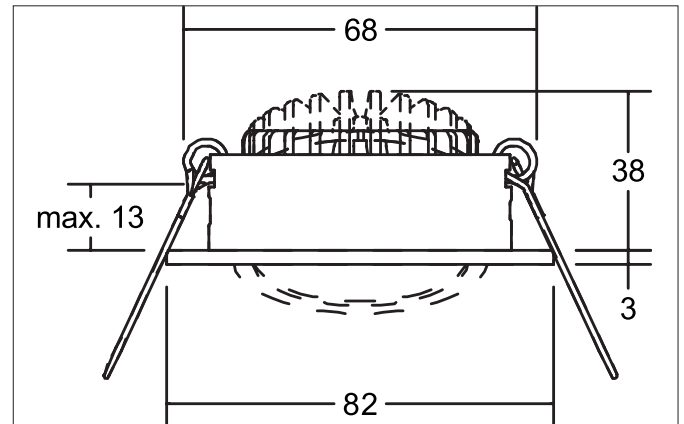

DISC LED recessed spot, with lens optics, on/off switchable

Article no. 38421023

Light.
For Generations.**Tender**

LED recessed spot, with lens optics, on/off switchable, Round. Toolless ceiling installation by installation springs. Ceiling cut-out \varnothing 68 mm, Installation depth 38 mm, Outer diameter 82 mm, Weight 0,160 kg, Reflector silver with rotationssymmetrical, deep, wide distributed light intensity. optimal light distribution due to a plastic, transparent cover. Luminous flux 660 lm, Power 1 x 6 W, Light colour warm white, Correlated color temperature (CCT) 3.000 K, Colour rendering index CRI > 80, Housing material: Aluminium / Glass, Colour: Chrome, Permissible ambient temperature (t_a): -20 °C - +25 °C, Protection class (EN 61140): II, Degree of protection (DIN EN 60529): IP20, .With electronic driver, on/off switchable.

Product Benefits

- LED recessed spotlight in round design made of solid aluminum with 6 W LED module with lens optics and switchable converter.
- Ceiling cut-out 68 mm, diameter 82 mm, installation depth 38 mm, IP20.
- Pivoting range 30°.
- Without visible snap ring.
- Classic, formally restrained design.
- Also available in the same look as a pure luminaire for 350 mA (without converter) and as a dimmable set (trailing edge).

DISC LED recessed spot, wich lens optics, on/off switchable

Article no. 38421023

Light.
For Generations.

Article data	
Article no.	38421023
GTIN	4251433950004
Series name	DISC
Short description	LED recessed spot, wich lens optics, on/off switchable
Material	Aluminium / Glass
Colour	Chrome
Type of surface	Glossy
Shape	Round
Outer diameter	82 mm
Built-in diameter	68 mm
Installation depth	38 mm
Hight	3 mm
Weight	0.160 kg
stamp	UKCA