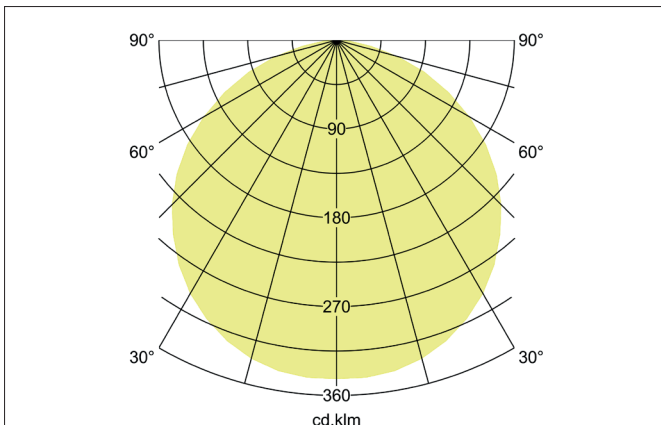

LUELLA MINI LED recessed downlight, TunableWhite

Article no. 12423074

Light.
For Generations.**Tender**

LED recessed downlight, TunableWhite, Round. Toolless ceiling installation by installation springs. Ceiling cut-out Ø 105 mm, Installation depth 60 mm, Outer diameter 120 mm, Weight 0,315 kg, with rotationssymmetrical, deep, wide distributed light intensity. optimal light distribution due to a plastic, opal cover. Luminous flux 205 lm, Power 1 x 13 W, System Efficiency 16 lm/W, Light colour warm white to daylight white, Correlated color temperature (CCT) 2.700 - 6.000 K, Colour rendering index CRI > 80, Rated life time L70/B50 at 25 °C: 50000 h, Housing material: Aluminium / Polypropylene, Colour: White structure, Permissible ambient temperature (ta): -20 °C - +25 °C, Protection class (EN 61140): III, Degree of protection (DIN EN 60529): IP20. For connection to an external driver, which is not included in the scope of delivery of the luminaire. Depending on driver dimmable.

Product Benefits

- Recessed downlight in round design made of solid aluminum and polypropylene.
- Ceiling cutout 105 mm, outer diameter 120 mm, recess depth 60 mm, luminous flux 250 lm, IP20.
- Maximum ceiling thickness 16 mm.
- Power 7 W per control channel.
- Color temperature 2700 K - 6000 K.

LUELLA MINI LED recessed downlight, TunableWhite

Article no. 12423074

Light.
For Generations.

Article data	
Article no.	12423074
GTIN	4250047797241
Series name	LUELLA MINI
Short description	LED recessed downlight, TunableWhite
Material	Aluminium / Polypropylene
Colour	White
Type of surface	Structure
Shape	Round
Outer diameter	120 mm
Built-in diameter	105 mm
Installation depth	60 mm
Hight	3 mm
Weight	0.315 kg

Lighting technology	
Colour temperature	2.700 K - 6.000 K
Light colour	White
Light output	Direct
Luminous flux	205 lm
Lichtstrom 1	205 lm
System efficiency	16 lm/W
Colour rendering	CRI > 80
Reflector	Without
Beam angle	110°
Light sharing	Symmetric