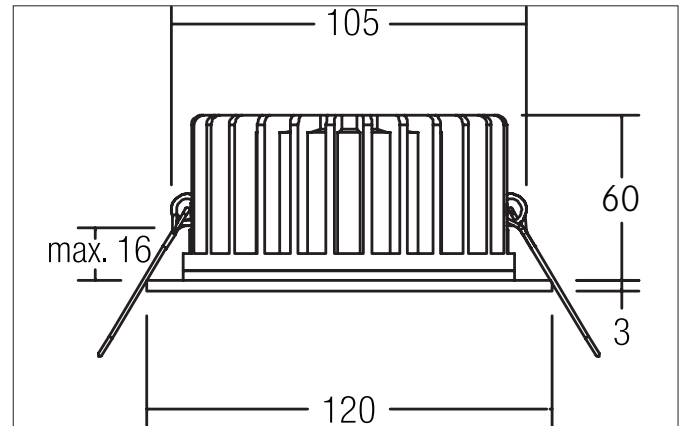

LUELLA MINI LED recessed downlight, TunableWhite

Article no. 12423074

Light.
For Generations.**Tender**

LED recessed downlight, TunableWhite, Round. Toolless ceiling installation by installation springs. Ceiling cut-out Ø 105 mm, Installation depth 60 mm, Outer diameter 120 mm, Weight 0,315 kg, with rotationssymmetrical, deep, wide distributed light intensity. optimal light distribution due to a plastic, opal cover. Luminous flux 205 lm, Power 1 x 13 W, System Efficiency 16 lm/W, Light colour warm white to daylight white, Correlated color temperature (CCT) 2.700 - 6.000 K, Colour rendering index CRI > 80, Rated life time L70/B50 at 25 °C: 50000 h, Housing material: Aluminium / Polypropylene, Colour: White structure, Permissible ambient temperature (ta): -20 °C - +25 °C, Protection class (EN 61140): III, Degree of protection (DIN EN 60529): IP20. For connection to an external driver, which is not included in the scope of delivery of the luminaire. Depending on driver dimmable.

Product Benefits

- Recessed downlight in round design made of solid aluminum and polypropylene.
- Ceiling cutout 105 mm, outer diameter 120 mm, recess depth 60 mm, luminous flux 250 lm, IP20.
- Maximum ceiling thickness 16 mm.
- Power 7 W per control channel.
- Color temperature 2700 K - 6000 K.

LUELLA MINI LED recessed downlight, TunableWhite

Article no. 12423074

Light.
For Generations.

Article data	
Article no.	12423074
GTIN	4250047797241
Series name	LUELLA MINI
Short description	LED recessed downlight, TunableWhite
Material	Aluminium / Polypropylene
Colour	White
Type of surface	Structure
Shape	Round
Outer diameter	120 mm
Built-in diameter	105 mm
Installation depth	60 mm
Hight	3 mm
Weight	0.315 kg