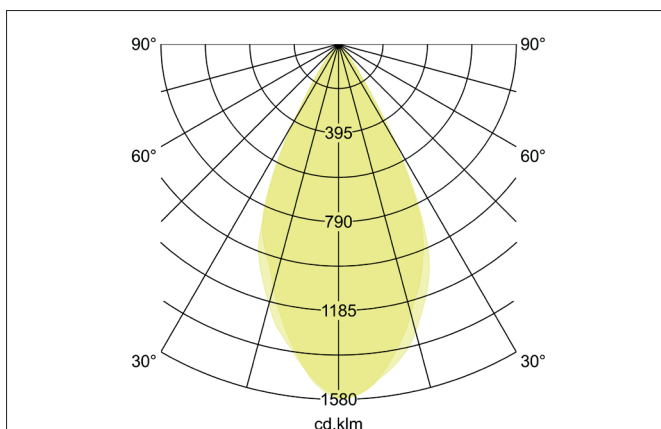

**CHOOOSE LED recessed downlight set, with adjustable color temperature, trailing-edge phase dimmable**

Article no. 39255073

Light.  
For Generations.**Tender**

LED recessed downlight set, with adjustable color temperature, trailing-edge phase dimmable, Square. Toolless ceiling installation by installation springs. Ceiling cut-out  $\varnothing$  68 mm, Installation depth 28 mm, Length 88 mm, Width 88 mm, Weight 0,209 kg, Reflector silver with rotationssymmetrical, deep, wide distributed light intensity. optimal light distribution due to a polycarbonat clear cover. Luminous flux 510 lm, Power 1 x 4,5 W, Light colour neutral white to warm white, Correlated color temprature (CCT) 4.000 - 2.700 K, Colour rendering index CRI > 80, Housing material: Aluminium / Steel / Plastic, Colour: White, Permissible ambient temperature (ta): -20 °C - +25 °C, Protection class (EN 61140): II, Degree of protection (DIN EN 60529): IP44, .With electronic driver, Trailing-edge phase dimmable.

**CHOOOSE LED recessed downlight set, with adjustable color temperature, trailing-edge phase dimmable**

Article no. 39255073

Light.  
For Generations.

Article data	
Article no.	39255073
GTIN	4251433958116
Series name	CHOOOSE
Short description	LED recessed downlight set, with adjustable color temperature, trailing-edge phase dimmable
Material	Aluminium / Steel / Plastic
Colour	White
Type of surface	Glossy
Shape	Square
Built-in diameter	68 mm
Installation depth	28 mm
Length	88 mm
Width	88 mm
Hight	6 mm
Scope of delivery	with front DIP switch for color temperature adjustment (switch hidden under magnetically attached cover)
Weight	0.209 kg
Conformance	CE, UKCA

Lighting technology	
Colour temperature	2.700 K / 3.000 K / 4.000 K
Light colour	White
Light output	Direct
Luminous flux	510 lm
System efficiency	113 lm/W
Colour rendering	CRI > 80
Reflector	High-gloss
Reflector colour	silver
Beam angle	40°
Light sharing	Symmetric
Adjustable color temperature	Stages