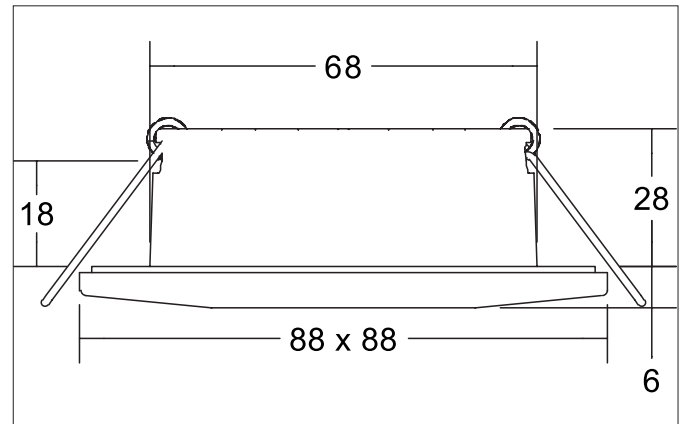

**CHOOOSE LED recessed downlight set, with adjustable color temperature, trailing-edge phase dimmable**

Article no. 39255073

Light.  
For Generations.**Tender**

LED recessed downlight set, with adjustable color temperature, trailing-edge phase dimmable, Square. Toolless ceiling installation by installation springs. Ceiling cut-out  $\varnothing$  68 mm, Installation depth 28 mm, Length 88 mm, Width 88 mm, Weight 0,209 kg, Reflector silver with rotationssymmetrical, deep, wide distributed light intensity. optimal light distribution due to a polycarbonat clear cover. Luminous flux 510 lm, Power 1 x 4,5 W, Light colour neutral white to warm white, Correlated color temprature (CCT) 4.000 - 2.700 K, Colour rendering index CRI > 80, Housing material: Aluminium / Steel / Plastic, Colour: White, Permissible ambient temperature (ta): -20 °C - +25 °C, Protection class (EN 61140): II, Degree of protection (DIN EN 60529): IP44, .With electronic driver, Trailing-edge phase dimmable.

**Product Benefits**

- IP44 protection class for indoor wet room applications
- Flexible adjustment of the desired color temperature via DIP switch on the front
- Magnetically attached square bezel (alternatively: round)
- Available in three current colors
- Standard ceiling cut-out 68 mm - low installation depth 28 mm
- Dimmable via trailing-edge phase dimmer as standard (supplied as a set)
- Panels also available individually (for conversion, renovation, etc.)