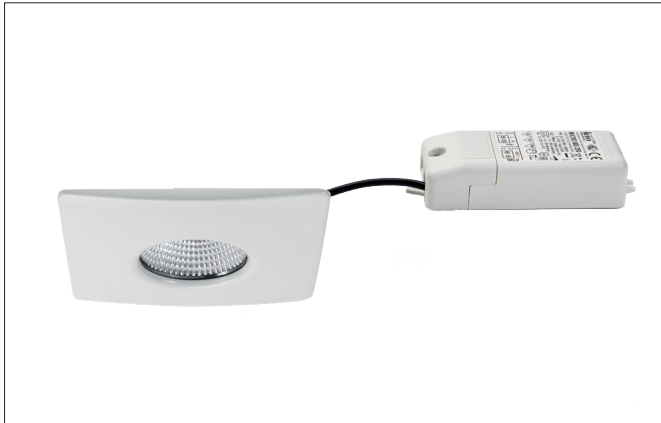

**CHOOOSE LED recessed downlight set, with adjustable color temperature, trailing-edge phase dimmable**

Article no. 39255073

Light.  
For Generations.**Tender**

LED recessed downlight set, with adjustable color temperature, trailing-edge phase dimmable, Square. Toolless ceiling installation by installation springs. Ceiling cut-out  $\varnothing$  68 mm, Installation depth 28 mm, Length 88 mm, Width 88 mm, Weight 0,209 kg, Reflector silver with rotationssymmetrical, deep, wide distributed light intensity. optimal light distribution due to a polycarbonat clear cover. Luminous flux 510 lm, Power 1 x 4,5 W, Light colour neutral white to warm white, Correlated color temprature (CCT) 4.000 - 2.700 K, Colour rendering index CRI > 80, Housing material: Aluminium / Steel / Plastic, Colour: White, Permissible ambient temperature (ta): -20 °C - +25 °C, Protection class (EN 61140): II, Degree of protection (DIN EN 60529): IP44, .With electronic driver, Trailing-edge phase dimmable.

**Product Benefits**

- IP44 protection class for indoor wet room applications
- Flexible adjustment of the desired color temperature via DIP switch on the front
- Magnetically attached square bezel (alternatively: round)
- Available in three current colors
- Standard ceiling cut-out 68 mm - low installation depth 28 mm
- Dimmable via trailing-edge phase dimmer as standard (supplied as a set)
- Panels also available individually (for conversion, renovation, etc.)