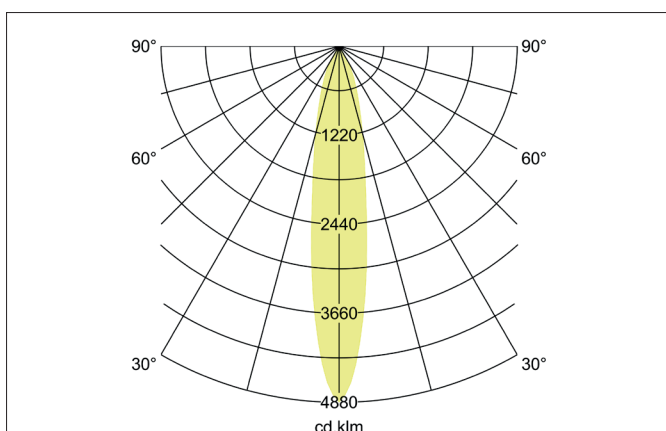

TRAXX MINI LED pendant luminaire, on/off switchable

Article no. 88862165

Tender

LED pendant luminaire, on/off switchable, Round. Luminaire diameter 60.0 mm, Height 133.0 mm, for pendulum mounting. Pendulum length max. 1500.0 mm Weight 0.549 kg, with rotationssymmetrical, deep, wide distributed light intensity. Cover glass transparent. Luminous flux 1.785 lm, Power 1 x 12,5 W, Light colour neutral white, Correlated color temperature (CCT) 3.500 K, Colour rendering index CRI > 90, Rated life time L80/B50 at 25 °C: 50.000 h, Housing material: Aluminium / Glass / Plastic, Colour: Silver structure, Permissible ambient temperature (ta): -20 °C - +25 °C, Protection class (EN 61140): I, Degree of protection (DIN EN 60529): IP20. With electronic driver, on/off switchable.

Article data	
Article no.	88862165
GTIN	4251433976240
Series name	TRAXX MINI
Short description	LED pendant luminaire, on/off switchable
Material	Aluminium / Glass / Plastic
Colour	Silver
Type of surface	Structure
Shape	Round
Outer diameter	60 mm
Height	133 mm
Weight	0.549 kg
Conformance	CE, UKCA

TRAXX MINI LED pendant luminaire, on/off switchable

Article no. 88862165

Lighting technology	
Colour temperature	3.500 K
Light colour	White
Light output	Direct
Luminous flux	1,785 lm
System efficiency	123 lm/W
McAdam-Step	McAdam-Step 3
Colour rendering	CRI > 90
Reflector	High-gloss
Beam angle	20°
Light sharing	Symmetric
Adjustable color temperature	No