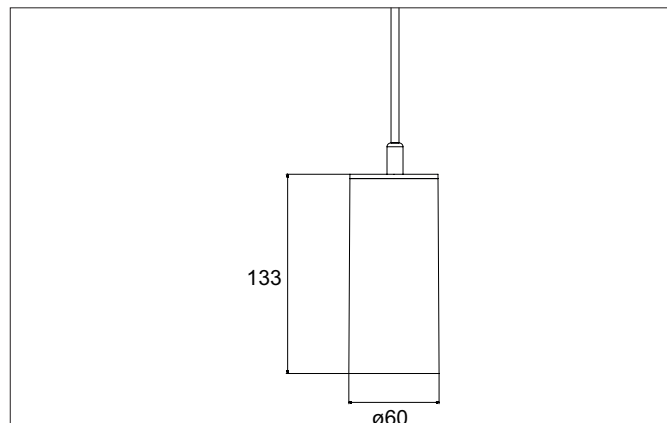

TRAXX MINI LED pendant luminaire, on/off switchable

Article no. 88862165

Tender

LED pendant luminaire, on/off switchable, Round. Luminaire diameter 60.0 mm, Height 133.0 mm, for pendulum mounting. Pendulum length max. 1500.0 mm Weight 0.549 kg, with rotationssymmetrical, deep, wide distributed light intensity. Cover glass transparent. Luminous flux 1.785 lm, Power 1 x 12,5 W, Light colour neutral white, Correlated color temperature (CCT) 3.500 K, Colour rendering index CRI > 90, Rated life time L80/B50 at 25 °C: 50.000 h, Housing material: Aluminium / Glass / Plastic, Colour: Silver structure, Permissible ambient temperature (ta): -20 °C - +25 °C, Protection class (EN 61140): I, Degree of protection (DIN EN 60529): IP20. With electronic driver, on/off switchable.

Article data	
Article no.	88862165
GTIN	4251433976240
Series name	TRAXX MINI
Short description	LED pendant luminaire, on/off switchable
Material	Aluminium / Glass / Plastic
Colour	Silver
Type of surface	Structure
Shape	Round
Outer diameter	60 mm
Height	133 mm
Weight	0.549 kg
Conformance	CE, UKCA

TRAXX MINI LED pendant luminaire, on/off switchable

Article no. 88862165

Lighting technology	
Colour temperature	3.500 K
Light colour	White
Light output	Direct
Luminous flux	1,785 lm
System efficiency	123 lm/W
McAdam-Step	McAdam-Step 3
Colour rendering	CRI > 90
Reflector	High-gloss
Beam angle	20°
Light sharing	Symmetric
Adjustable color temperature	No

Packing data	
Gross weight	0.613 kg
Length of packaging	170 mm
Packaging width	170 mm
Packaging height	110 mm
Disposal at end of life	This product must not be disposed of with household waste. You are obliged, to dispose of such electrical waste separately. By disposing of electrical waste and other old or defective electronics separately, you support recycling or other forms of re-use. In that way you help to take care and to avoid that harmful substances get into the environment.