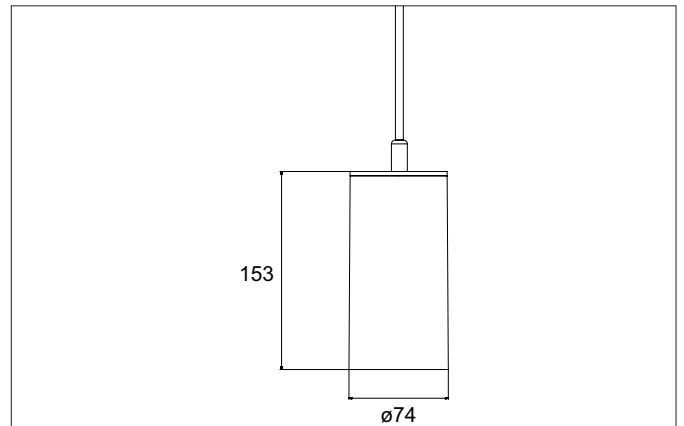

**TRAXX MIDI LED pendant luminaire, on/off switchable**

Article no. 88875165

**Tender**

LED pendant luminaire, on/off switchable, Round. Luminaire diameter 74.0 mm, Height 153.0 mm, for pendulum mounting. Pendulum length max. 1500.0 mm Weight 0.62 kg, with rotationssymmetrical, deep, wide distributed light intensity. Cover glass transparent. Luminous flux 2.565 lm, Power 1 x 19,5 W, Light colour neutral white, Correlated color temperature (CCT) 3.500 K, Colour rendering index CRI > 90, Rated life time L80/B50 at 25 °C: 50.000 h, Housing material: Aluminium, Colour: Silver structure, Permissible ambient temperature (ta): -20 °C - +25 °C, Protection class (EN 61140): I, Degree of protection (DIN EN 60529): IP20. With electronic driver, on/off switchable.

Article data	
Article no.	88875165
GTIN	4251433976202
Series name	TRAXX MIDI
Short description	LED pendant luminaire, on/off switchable
Material	Aluminium
Colour	Silver
Type of surface	Structure
Shape	Round
Outer diameter	74 mm
Height	153 mm
Weight	0.620 kg
Conformance	CE, UKCA

Mounting technology	
Mounting method	Suspended
Place of installation	Ceiling-mounted
Adjustability	Not adjustable
Pendulum length max.	1,500 mm
Material cover	Glass transparent
Suitable for through-wiring	No

Packing data	
Gross weight	0.69 kg
Length of packaging	170 mm
Packaging width	170 mm
Packaging height	110 mm
Disposal at end of life	This product must not be disposed of with household waste. You are obliged, to dispose of such electrical waste separately. By disposing of electrical waste and other old or defective electronics separately, you support recycling or other forms of re-use. In that way you help to take care and to avoid that harmful substances get into the environment.