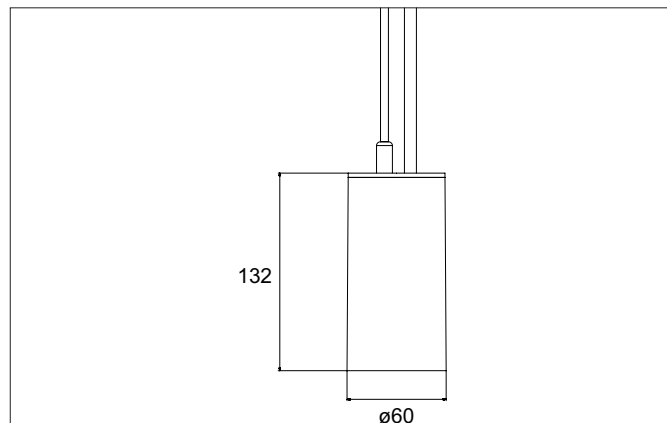

TRAXX MIDI LED pendant luminaire, on/off switchable

Article no. 88875165

Light.
For Generations.**Tender**

LED pendant luminaire, on/off switchable, Round., Hight 153.0 mm, for pendulum mounting. Pendulum length max. 1500.0 mm Weight 0.62 kg, with rotationssymmetrical, deep, wide distributed light intensity. optimal light distribution due to a glass transparent cover. Luminous flux 2.565 lm, Power 1 x 20 W, Light colour neutral white, Correlated color temprature (CCT) 3.500 K, Colour rendering index CRI > 90, Rated life time L80/B50 at 25 °C: 50.000 h, Housing material: Aluminium, Colour: Silver structure, Permissible ambient temperature (ta): -20 °C - +25 °C, Protection class (EN 61140): I, Degree of protection (DIN EN 60529): IP20, .With electronic driver, on/off switchable.

Article data	
Article no.	88875165
GTIN	4251433976202
Series name	TRAXX MIDI
Short description	LED pendant luminaire, on/off switchable
Material	Aluminium
Colour	Silver
Type of surface	Structure
Shape	Round
Hight	153 mm
Weight	0.620 kg

Mounting technology	
Mounting method	Suspended
Place of installation	Ceiling-mounted
Adjustability	Not adjustable
stamp	UKCA
Pendulum length max.	1,500 mm
Material cover	Glass transparent
Suitable for through-wiring	No

Packing data	
Gross weight	0.69 kg
Length of packaging	170 mm
Packaging width	170 mm
Packaging height	110 mm
Disposal at end of life	This product must not be disposed of with household waste. You are obliged, to dispose of such electrical waste separately. By disposing of electrical waste and other old or defective electronics separately, you support recycling or other forms of re-use. In that way you help to take care and to avoid that harmful substances get into the environment.