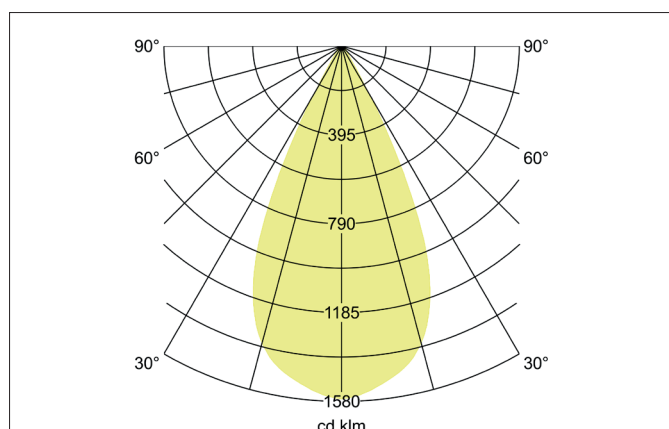

TRAXX MIDI LED pendant luminaire, on/off switchable

Article no. 88875165

Light.
For Generations.**Tender**

LED pendant luminaire, on/off switchable, Round., Hight 153.0 mm, for pendulum mounting. Pendulum length max. 1500.0 mm Weight 0.62 kg, with rotationssymmetrical, deep, wide distributed light intensity. optimal light distribution due to a glass transparent cover. Luminous flux 2.565 lm, Power 1 x 20 W, Light colour neutral white, Correlated color temprature (CCT) 3.500 K, Colour rendering index CRI > 90, Rated life time L80/B50 at 25 °C: 50.000 h, Housing material: Aluminium, Colour: Silver structure, Permissible ambient temperature (ta): -20 °C - +25 °C, Protection class (EN 61140): I, Degree of protection (DIN EN 60529): IP20, .With electronic driver, on/off switchable.