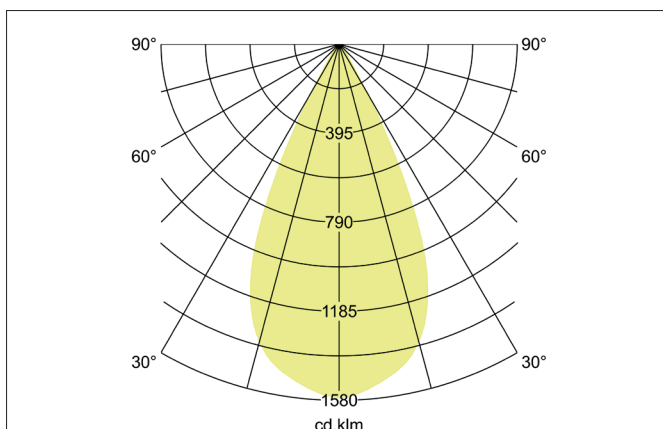

**TRAXX MIDI LED pendant luminaire, on/off switchable**

Article no. 88875165

**Tender**

LED pendant luminaire, on/off switchable, Round. Luminaire diameter 74.0 mm, Height 153.0 mm, for pendulum mounting. Pendulum length max. 1500.0 mm Weight 0.62 kg, with rotationssymmetrical, deep, wide distributed light intensity. Cover glass transparent. Luminous flux 2.565 lm, Power 1 x 19,5 W, Light colour neutral white, Correlated color temperature (CCT) 3.500 K, Colour rendering index CRI > 90, Rated life time L80/B50 at 25 °C: 50.000 h, Housing material: Aluminium, Colour: Silver structure, Permissible ambient temperature (ta): -20 °C - +25 °C, Protection class (EN 61140): I, Degree of protection (DIN EN 60529): IP20. With electronic driver, on/off switchable.

Article data	
Article no.	88875165
GTIN	4251433976202
Series name	TRAXX MIDI
Short description	LED pendant luminaire, on/off switchable
Material	Aluminium
Colour	Silver
Type of surface	Structure
Shape	Round
Outer diameter	74 mm
Height	153 mm
Weight	0.620 kg
Conformance	CE, UKCA