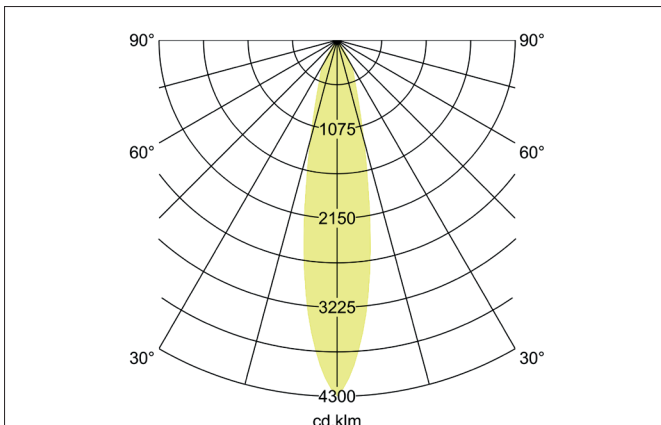

TRAXX MAXI LED pendant luminaire, on/off switchable

Article no. 88882165

Tender

LED pendant luminaire, on/off switchable, Round. Luminaire diameter 85.0 mm, Height 163.0 mm, for pendulum mounting. Pendulum length max. 1500.0 mm Weight 0.914 kg, with rotationssymmetrical, deep, wide distributed light intensity. Cover glass transparent. Luminous flux 3.516 lm, Power 1 x 26,4 W, Light colour neutral white, Correlated color temperature (CCT) 3.500 K, Colour rendering index CRI > 90, Rated life time L80/B50 at 25 °C: 50.000 h, Housing material: Aluminium / Glass / Plastic, Colour: Silver structure, Permissible ambient temperature (ta): -20 °C - +25 °C, Protection class (EN 61140): I, Degree of protection (DIN EN 60529): IP20. With electronic driver, on/off switchable.

Article data	
Article no.	88882165
GTIN	4251433979234
Series name	TRAXX MAXI
Short description	LED pendant luminaire, on/off switchable
Material	Aluminium / Glass / Plastic
Colour	Silver
Type of surface	Structure
Shape	Round
Outer diameter	85 mm
Height	163 mm
Weight	0.914 kg
Conformance	CE, UKCA

TRAXX MAXI LED pendant luminaire, on/off switchable

Article no. 88882165

Lighting technology	
Colour temperature	3.500 K
Light colour	White
Light output	Direct
Luminous flux	3,516 lm
System efficiency	126 lm/W
McAdam-Step	McAdam-Step 3
Colour rendering	CRI > 90
Reflector	High-gloss
Beam angle	20°
Light sharing	Symmetric
Adjustable color temperature	No