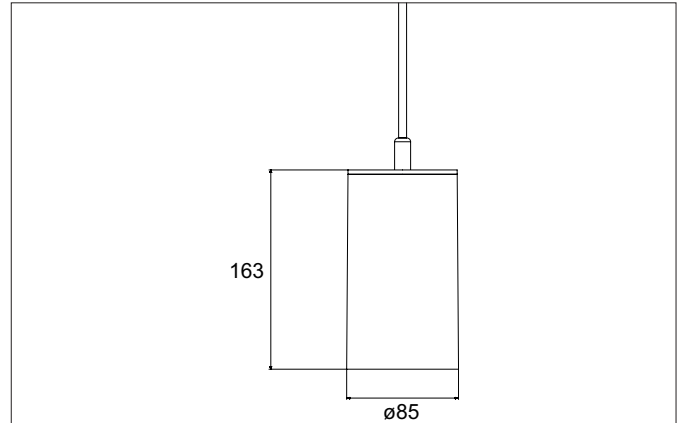

TRAXX MAXI LED pendant luminaire, on/off switchable

Article no. 88882165

Tender

LED pendant luminaire, on/off switchable, Round. Luminaire diameter 85.0 mm, Height 163.0 mm, for pendulum mounting. Pendulum length max. 1500.0 mm Weight 0.914 kg, with rotationssymmetrical, deep, wide distributed light intensity. Cover glass transparent. Luminous flux 3.516 lm, Power 1 x 26,4 W, Light colour neutral white, Correlated color temperature (CCT) 3.500 K, Colour rendering index CRI > 90, Rated life time L80/B50 at 25 °C: 50.000 h, Housing material: Aluminium / Glass / Plastic, Colour: Silver structure, Permissible ambient temperature (ta): -20 °C - +25 °C, Protection class (EN 61140): I, Degree of protection (DIN EN 60529): IP20. With electronic driver, on/off switchable.

Article data	
Article no.	88882165
GTIN	4251433979234
Series name	TRAXX MAXI
Short description	LED pendant luminaire, on/off switchable
Material	Aluminium / Glass / Plastic
Colour	Silver
Type of surface	Structure
Shape	Round
Outer diameter	85 mm
Height	163 mm
Weight	0.914 kg
Conformance	CE, UKCA

TRAXX MAXI LED pendant luminaire, on/off switchable

Article no. 88882165

Lighting technology	
Colour temperature	3.500 K
Light colour	White
Light output	Direct
Luminous flux	3,516 lm
System efficiency	126 lm/W
McAdam-Step	McAdam-Step 3
Colour rendering	CRI > 90
Reflector	High-gloss
Beam angle	20°
Light sharing	Symmetric
Adjustable color temperature	No

Packing data	
Gross weight	0.98 kg
Length of packaging	170 mm
Packaging width	170 mm
Packaging height	110 mm
Disposal at end of life	This product must not be disposed of with household waste. You are obliged, to dispose of such electrical waste separately. By disposing of electrical waste and other old or defective electronics separately, you support recycling or other forms of re-use. In that way you help to take care and to avoid that harmful substances get into the environment.