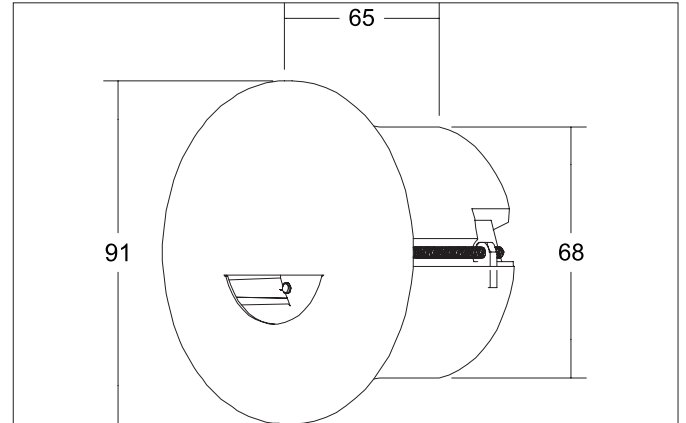

**ADAPTwall LED wall recessed light, for device socket**

Article no. 10371083

Light.  
For Generations.**Tender**

LED wall recessed light, for device socket, Round. Ceiling cut-out  $\varnothing$  68 mm, Installation depth 65 mm, Outer diameter 91 mm, Weight 0,173 kg, asymmetric, Luminous flux 180 lm, Power 1 x 2 W, Light colour warm white, Correlated color temperature (CCT) 3.000 K, Colour rendering index CRI > 80, Rated life time L70/B50 at 25 °C: 35.000 h, Housing material: Aluminium / Steel / Plastic, Colour: Black, Permissible ambient temperature (ta): -20 °C - +25 °C, Protection class (EN 61140): II, Degree of protection (DIN EN 60529): IP20, .With electronic driver, on/off switchable.

Article data	
Article no.	10371083
GTIN	4251433953760
Series name	ADAPTwall
Short description	LED wall recessed light, for device socket
Material	Aluminium / Steel / Plastic
Colour	Black
Type of surface	Matt
Shape	Round
Outer diameter	91 mm
Built-in diameter	68 mm
Installation depth	65 mm
Hight	12 mm
Weight	0.173 kg
Conformance	UKCA

**ADAPTwall LED wall recessed light, for device socket**

Article no. 10371083

Light.  
For Generations.

Lighting technology	
Colour temperature	3.000 K
Light colour	White
Luminous flux	180 lm
System efficiency	90 lm/W
Colour rendering	CRI > 80
Reflector	Without
Light sharing	Asymmetric
Adjustable color temperature	No

Mounting technology	
Mounting method	Recessed mounting
Place of installation	Wall-mounted
Adjustability	Not adjustable
Material cover	Without cover

Packing data	
Gross weight	0.204 kg
Length of packaging	105 mm
Packaging width	90 mm
Packaging height	55 mm
Disposal at end of life	This product must not be disposed of with household waste. You are obliged, to dispose of such electrical waste separately. By disposing of electrical waste and other old or defective electronics separately, you support recycling or other forms of re-use. In that way you help to take care and to avoid that harmful substances get into the environment.