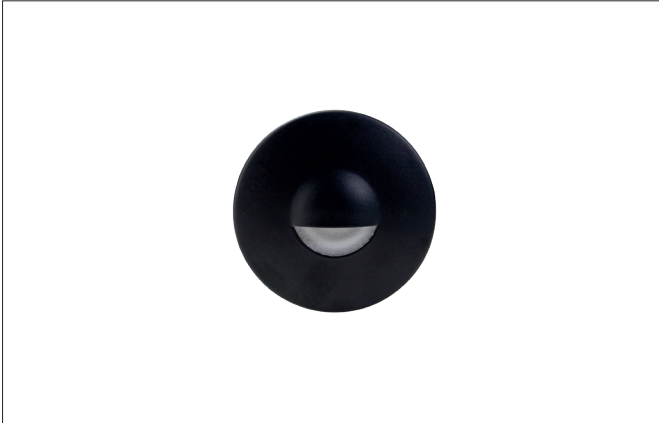

**ADAPTwall LED wall recessed light, for device socket**

Article no. 10371083

Light.  
For Generations.**Tender**

LED wall recessed light, for device socket, Round. Ceiling cut-out  $\varnothing$  68 mm, Installation depth 65 mm, Outer diameter 91 mm, Weight 0,173 kg, asymmetric, Luminous flux 180 lm, Power 1 x 2 W, Light colour warm white, Correlated color temperature (CCT) 3.000 K, Colour rendering index CRI > 80, Rated life time L70/B50 at 25 °C: 35.000 h, Housing material: Aluminium / Steel / Plastic, Colour: Black, Permissible ambient temperature (ta): -20 °C - +25 °C, Protection class (EN 61140): II, Degree of protection (DIN EN 60529): IP20, .With electronic driver, on/off switchable.

Article data	
Article no.	10371083
GTIN	4251433953760
Series name	ADAPTwall
Short description	LED wall recessed light, for device socket
Material	Aluminium / Steel / Plastic
Colour	Black
Type of surface	Matt
Shape	Round
Outer diameter	91 mm
Built-in diameter	68 mm
Installation depth	65 mm
Hight	12 mm
Weight	0.173 kg
Conformance	UKCA

**ADAPTwall LED wall recessed light, for device socket**

Article no. 10371083

Light.  
For Generations.

Lighting technology	
Colour temperature	3.000 K
Light colour	White
Luminous flux	180 lm
System efficiency	90 lm/W
Colour rendering	CRI > 80
Reflector	Without
Light sharing	Asymmetric
Adjustable color temperature	No