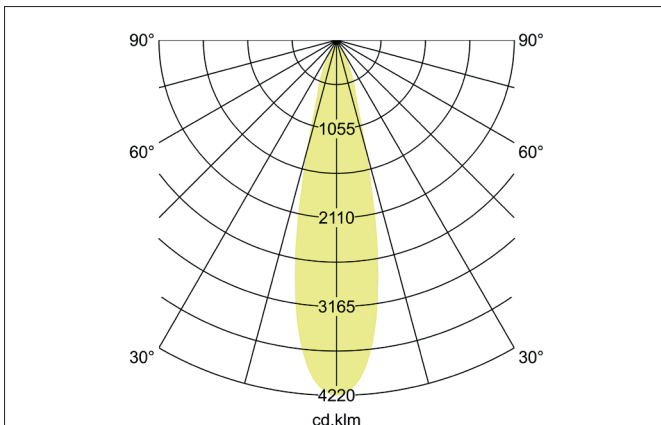

TRAXX MIDI LED semi-recessed spotlight, DALI
Article no. 88792165DA

Light.
For Generations.

Tender

LED semi-recessed spotlight, DALI, Round. Ceiling cut-out \varnothing 68 mm, Installation depth 50 mm, with rotationssymmetrical, deep, wide distributed light intensity. optimal light distribution due to a glass transparent cover. Luminous flux 2.519 lm, Power 1 x 21 W, Light colour neutral white, Correlated color temprature (CCT) 3.500 K, Colour rendering index CRI > 90, Rated life time L80/B50 at 25 °C: 50.000 h, Housing material: Aluminium, Colour: Silver structure, Permissible ambient temperature (ta): -20 °C - +25 °C, Protection class (EN 61140): II, Degree of protection (DIN EN 60529): IP20, .With electronic driver, DALI dimmable.