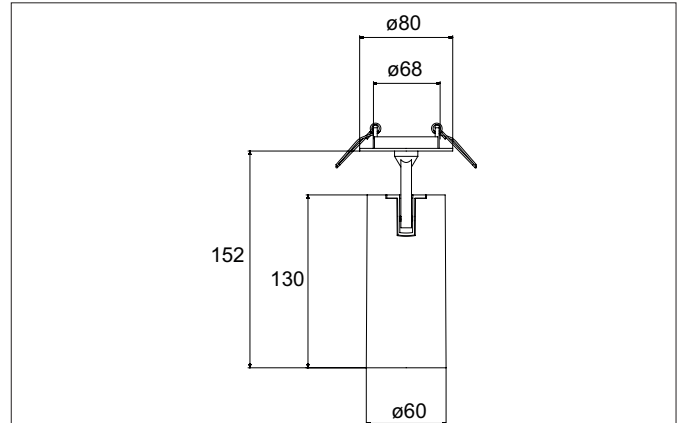

TRAXX MIDI LED semi-recessed spotlight, DALI
Article no. 88792165DA

Light.
For Generations.

Tender

LED semi-recessed spotlight, DALI, Round. Ceiling cut-out \varnothing 68 mm, Installation depth 50 mm, with rotationssymmetrical, deep, wide distributed light intensity. optimal light distribution due to a glass transparent cover. Luminous flux 2.519 lm, Power 1 x 21 W, Light colour neutral white, Correlated color temprature (CCT) 3.500 K, Colour rendering index CRI > 90, Rated life time L80/B50 at 25 °C: 50.000 h, Housing material: Aluminium, Colour: Silver structure, Permissible ambient temperature (ta): -20 °C - +25 °C, Protection class (EN 61140): II, Degree of protection (DIN EN 60529): IP20, .With electronic driver, DALI dimmable.

Article data	
Article no.	88792165DA
GTIN	4251433984368
Series name	TRAXX MIDI
Short description	LED semi-recessed spotlight, DALI
Material	Aluminium
Colour	Silver
Type of surface	Structure
Shape	Round
Built-in diameter	68 mm
Installation depth	50 mm
Weight	N.N.

TRAXX MIDI LED semi-recessed spotlight, DALI

Article no. 88792165DA

Light.
For Generations.

Lighting technology	
Colour temperature	3.500 K
Light colour	White
Light output	Direct
Luminous flux	2,519 lm
System efficiency	120 lm/W
Colour rendering	CRI > 90
Reflector	High-gloss
Beam angle	25°
Light sharing	Symmetric

Mounting technology	
Mounting method	Recessed mounting
Place of installation	Ceiling-mounted
Adjustability	Rotable and pivoted
Swivel angle	90°
Rotation angle	350°
Head adjustable angle	90°
Further references	No cover with thermal insulation material
Material cover	Glass transparent
Suitable for through-wiring	No