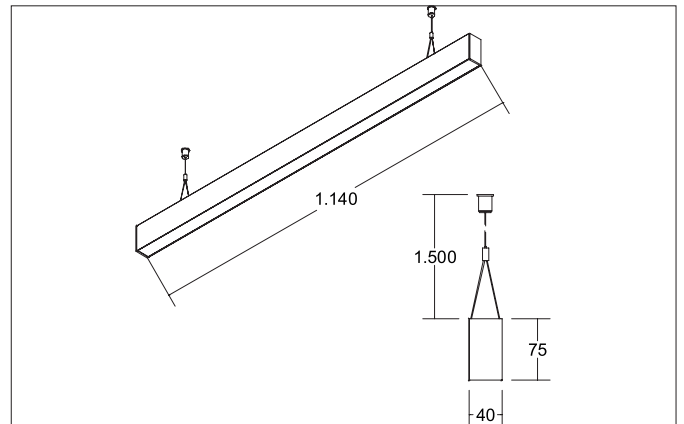

BIRO40 LED pendant profile luminaire direct

Article no. 77223084

Light.
For Generations.**Tender**

LED pendant profile luminaire direct, Rectangular. Luminaire length 1144.0 mm, Luminaire width 40.0 mm, Height 75.0 mm, for pendulum mounting. Pendulum length max. 1500.0 mm Weight 2.59 kg, with rotationssymmetrical, deep, wide distributed light intensity. optimal light distribution due to a plastic, satinised cover. Luminous flux 2.740 lm, UGR < 25, Power 31,4 W, Light colour neutral white, Correlated color temperature (CCT) 4.000 K, Colour rendering index CRI > 90, Rated life time L70/B50 at 25 °C: 60.000 h, Rated life time L80/B50 at 25 °C: 60.000 h, Housing material: Aluminium / Acrylic, Colour: Black, Permissible ambient temperature (ta): -20 °C - +25 °C, Protection class (EN 61140): I, Degree of protection (DIN EN 60529): IP20, .With electronic driver, on/off switchable.

Article data	
Article no.	77223084
GTIN	4251433934783
Series name	BIRO40
Short description	LED pendant profile luminaire direct
Material	Aluminium / Acrylic
Colour	Black
Shape	Rectangular
Length	1,144 mm
Width	40 mm
Hight	75 mm
Weight	2.590 kg

Mounting technology	
Mounting method	Suspended
Place of installation	Ceiling-mounted
Adjustability	Not adjustable
stamp	UKCA
Pendulum length max.	1,500 mm
Material cover	Plastic, satinised

Packing data	
Gross weight	3.04 kg
Length of packaging	1,250 mm
Packaging width	160 mm
Packaging height	135 mm
Disposal at end of life	This product must not be disposed of with household waste. You are obliged, to dispose of such electrical waste separately. By disposing of electrical waste and other old or defective electronics separately, you support recycling or other forms of re-use. In that way you help to take care and to avoid that harmful substances get into the environment.