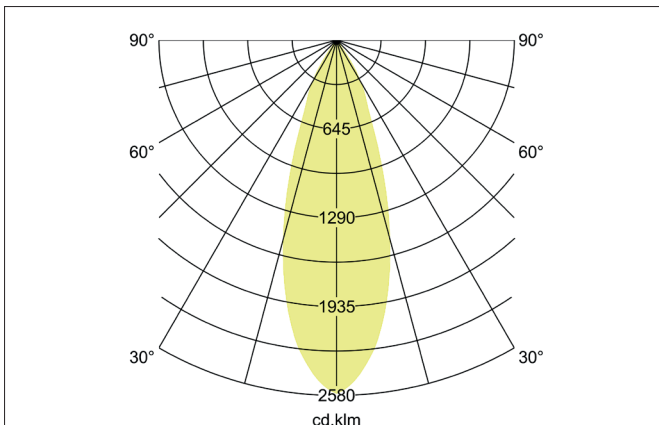

TRAXX MAXI LED surface mounted spot, DALI
Article no. 88843165DA

Light.
For Generations.

Tender

LED surface mounted spot, DALI, Round. Luminaire diameter 85.0 mm, Hight 163.0 mm Weight 0.655 kg, Reflector silver with rotattions-symmetrical, deep, wide distributed light intensity. optimal light distribution due to a glass transparent cover. Luminous flux 3.544 lm, Power 1 x 28 W, Light colour neutral white, Correlated color temprature (CCT) 3.500 K, Colour rendering index CRI > 90, Rated life time L80/B50 at 25 °C: 50.000 h, Housing material: Aluminium / Glass / Plastic, Colour: Silver structure, Permissible ambient temperature (ta): -20 °C - +25 °C, Protection class (EN 61140): I, Degree of protection (DIN EN 60529): IP20, .With electronic driver, DALI dimmable.

Article data	
Article no.	88843165DA
GTIN	4251433983880
Series name	TRAXX MAXI
Short description	LED surface mounted spot, DALI
Material	Aluminium / Glass / Plastic
Colour	Silver
Type of surface	Structure
Shape	Round
Outer diameter	85 mm
Hight	163 mm
Scope of delivery	Incl. converter for connection to the 230-V mains voltage
Weight	0.655 kg

TRAXX MAXI LED surface mounted spot, DALI

Article no. 88843165DA

Light.
For Generations.

Lighting technology	
Colour temperature	3.500 K
Light colour	White
Light output	Direct
Luminous flux	3,544 lm
System efficiency	127 lm/W
Colour rendering	CRI > 90
Reflector	High-gloss
Reflector colour	silver
Beam angle	30°
Light sharing	Symmetric
Adjustable color temperature	No