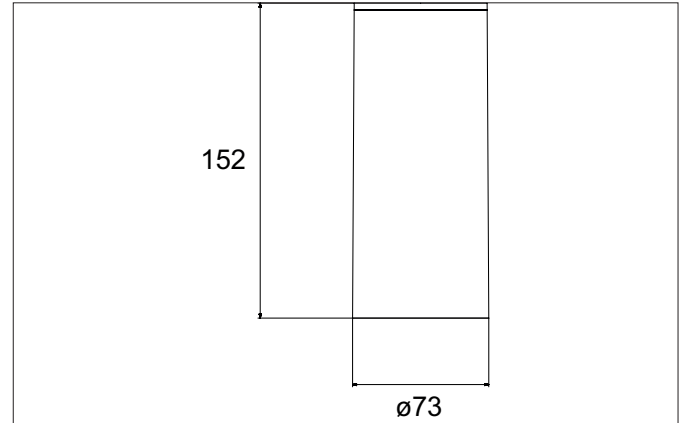

TRAXX MAXI LED surface mounted spot, DALI
Article no. 88843165DA

Light.
For Generations.

Tender

LED surface mounted spot, DALI, Round. Luminaire diameter 85.0 mm, Hight 163.0 mm Weight 0.655 kg, Reflector silver with rotattions-symmetrical, deep, wide distributed light intensity. optimal light distribution due to a glass transparent cover. Luminous flux 3.544 lm, Power 1 x 28 W, Light colour neutral white, Correlated color temprature (CCT) 3.500 K, Colour rendering index CRI > 90, Rated life time L80/B50 at 25 °C: 50.000 h, Housing material: Aluminium / Glass / Plastic, Colour: Silver structure, Permissible ambient temperature (ta): -20 °C - +25 °C, Protection class (EN 61140): I, Degree of protection (DIN EN 60529): IP20, .With electronic driver, DALI dimmable.

Article data	
Article no.	88843165DA
GTIN	4251433983880
Series name	TRAXX MAXI
Short description	LED surface mounted spot, DALI
Material	Aluminium / Glass / Plastic
Colour	Silver
Type of surface	Structure
Shape	Round
Outer diameter	85 mm
Hight	163 mm
Scope of delivery	Incl. converter for connection to the 230-V mains voltage
Weight	0.655 kg

TRAXX MAXI LED surface mounted spot, DALI

Article no. 88843165DA

Light.
For Generations.

Lighting technology	
Colour temperature	3.500 K
Light colour	White
Light output	Direct
Luminous flux	3,544 lm
System efficiency	127 lm/W
Colour rendering	CRI > 90
Reflector	High-gloss
Reflector colour	silver
Beam angle	30°
Light sharing	Symmetric
Adjustable color temperature	No