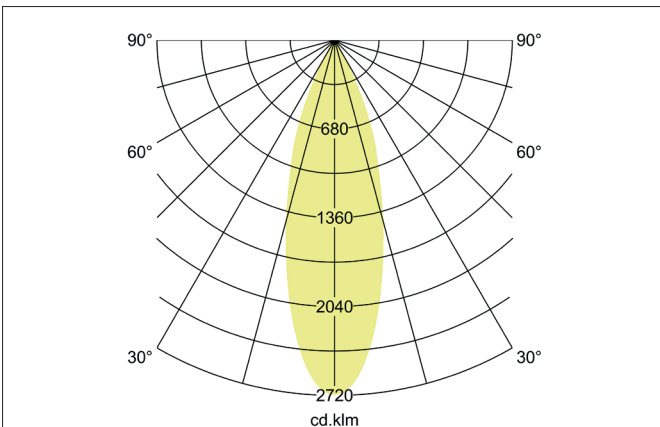

TRAXX MIDI LED semi-recessed spotlight, on/off switchable
 Article no. 88793165

Light.
 For Generations.

Tender
 LED semi-recessed spotlight, on/off switchable, Round. Ceiling cut-out Ø 68 mm, Installation depth 50 mm, Weight 0,400 kg, with rotati-onssymmetrical, deep, wide distributed light intensity. optimal light distribution due to a glass transparent cover. Luminous flux 2.525 lm, Power 1 x 21 W, Light colour neutral white, Correlated color temprature (CCT) 3.500 K, Colour rendering index CRI > 90, Rated life time L80/B50 at 25 °C: 50.000 h, Housing material: Aluminium, Colour: Silver structure, Permissible ambient temperature (ta): -20 °C - +25 °C, Protection class (EN 61140): II, Degree of protection (DIN EN 60529): IP20, .With electronic driver, on/off switchable.

Article data	
Article no.	88793165
GTIN	4251433972945
Series name	TRAXX MIDI
Short description	LED semi-recessed spotlight, on/off switchable
Material	Aluminium
Colour	Silver
Type of surface	Structure
Shape	Round
Built-in diameter	68 mm
Installation depth	50 mm
Weight	0.400 kg