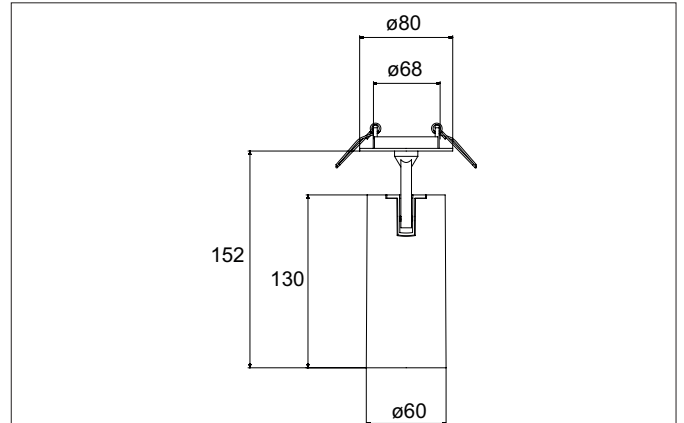

TRAXX MIDI LED semi-recessed spotlight, on/off switchable
 Article no. 88793165

Light.
 For Generations.

Tender
 LED semi-recessed spotlight, on/off switchable, Round. Ceiling cut-out Ø 68 mm, Installation depth 50 mm, Weight 0,400 kg, with rotati-onssymmetrical, deep, wide distributed light intensity. optimal light distribution due to a glass transparent cover. Luminous flux 2.525 lm, Power 1 x 21 W, Light colour neutral white, Correlated color temprature (CCT) 3.500 K, Colour rendering index CRI > 90, Rated life time L80/B50 at 25 °C: 50.000 h, Housing material: Aluminium, Colour: Silver structure, Permissible ambient temperature (ta): -20 °C - +25 °C, Protection class (EN 61140): II, Degree of protection (DIN EN 60529): IP20, .With electronic driver, on/off switchable.

Article data	
Article no.	88793165
GTIN	4251433972945
Series name	TRAXX MIDI
Short description	LED semi-recessed spotlight, on/off switchable
Material	Aluminium
Colour	Silver
Type of surface	Structure
Shape	Round
Built-in diameter	68 mm
Installation depth	50 mm
Weight	0.400 kg

TRAXX MIDI LED semi-recessed spotlight, on/off switchable

Article no. 88793165

Light.
For Generations.

Lighting technology	
Colour temperature	3.500 K
Light colour	White
Light output	Direct
Luminous flux	2,525 lm
System efficiency	120 lm/W
Colour rendering	CRI > 90
Reflector	High-gloss
Beam angle	30°
Light sharing	Symmetric

Packing data	
Gross weight	0.46 kg
Length of packaging	60 mm
Packaging width	60 mm
Packaging height	191 mm
Disposal at end of life	This product must not be disposed of with household waste. You are obliged, to dispose of such electrical waste separately. By disposing of electrical waste and other old or defective electronics separately, you support recycling or other forms of re-use. In that way you help to take care and to avoid that harmful substances get into the environment.