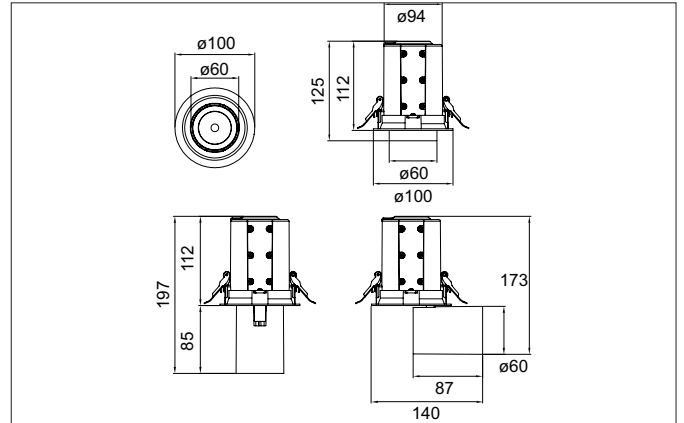

TRAXX MINI LED recessed spotlight, on/off switchable
 Article no. 88744165

Light.
 For Generations.

Tender
 LED recessed spotlight, on/off switchable, Round. Ceiling cut-out Ø 92 mm, Installation depth 112 mm, Weight 0,713 kg, with rotations-symmetrical, deep, wide distributed light intensity. optimal light distribution due to a glass transparent cover. Luminous flux 1.827 lm, Power 1 x 15 W, Light colour neutral white, Correlated color temprature (CCT) 3.500 K, Colour rendering index CRI > 90, Rated life time L80/B50 at 25 °C: 50.000 h, Housing material: Aluminium / Glass / Plastic, Colour: Silver structure, Permissible ambient temperature (ta): -20 °C - +25 °C, Protection class (EN 61140): II, Degree of protection (DIN EN 60529): IP20, .With electronic driver, on/off switchable.

Article data	
Article no.	88744165
GTIN	4251433972594
Series name	TRAXX MINI
Short description	LED recessed spotlight, on/off switchable
Material	Aluminium / Glass / Plastic
Colour	Silver
Type of surface	Structure
Shape	Round
Built-in diameter	92 mm
Installation depth	112 mm
Weight	0.713 kg

TRAXX MINI LED recessed spotlight, on/off switchable

Article no. 88744165

Light.
For Generations.

Lighting technology	
Colour temperature	3.500 K
Light colour	White
Light output	Direct
Luminous flux	1,827 lm
System efficiency	122 lm/W
Colour rendering	CRI > 90
Reflector	High-gloss
Beam angle	40°
Light sharing	Symmetric

Packing data	
Gross weight	0.776 kg
Length of packaging	170 mm
Packaging width	170 mm
Packaging height	110 mm
Disposal at end of life	This product must not be disposed of with household waste. You are obliged, to dispose of such electrical waste separately. By disposing of electrical waste and other old or defective electronics separately, you support recycling or other forms of re-use. In that way you help to take care and to avoid that harmful substances get into the environment.