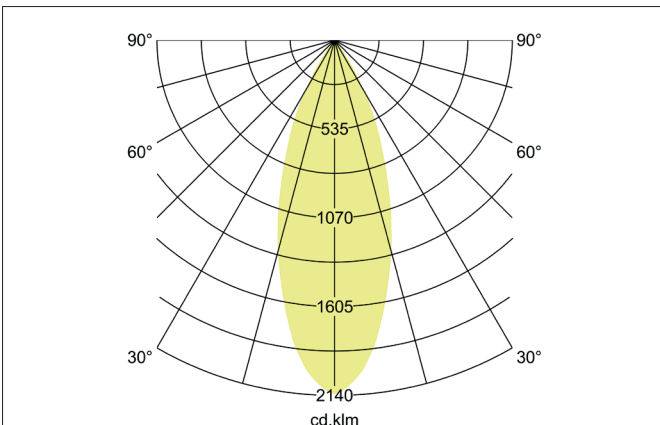

TRAXX MINI LED recessed spotlight, on/off switchable
 Article no. 88744165

Light.
 For Generations.

Tender
 LED recessed spotlight, on/off switchable, Round. Ceiling cut-out Ø 92 mm, Installation depth 112 mm, Weight 0,713 kg, with rotations-symmetrical, deep, wide distributed light intensity. optimal light distribution due to a glass transparent cover. Luminous flux 1.827 lm, Power 1 x 15 W, Light colour neutral white, Correlated color temprature (CCT) 3.500 K, Colour rendering index CRI > 90, Rated life time L80/B50 at 25 °C: 50.000 h, Housing material: Aluminium / Glass / Plastic, Colour: Silver structure, Permissible ambient temperature (ta): -20 °C - +25 °C, Protection class (EN 61140): II, Degree of protection (DIN EN 60529): IP20, .With electronic driver, on/off switchable.

Article data	
Article no.	88744165
GTIN	4251433972594
Series name	TRAXX MINI
Short description	LED recessed spotlight, on/off switchable
Material	Aluminium / Glass / Plastic
Colour	Silver
Type of surface	Structure
Shape	Round
Built-in diameter	92 mm
Installation depth	112 mm
Weight	0.713 kg

TRAXX MINI LED recessed spotlight, on/off switchable

Article no. 88744165

Light.
For Generations.

Lighting technology	
Colour temperature	3.500 K
Light colour	White
Light output	Direct
Luminous flux	1,827 lm
System efficiency	122 lm/W
Colour rendering	CRI > 90
Reflector	High-gloss
Beam angle	40°
Light sharing	Symmetric