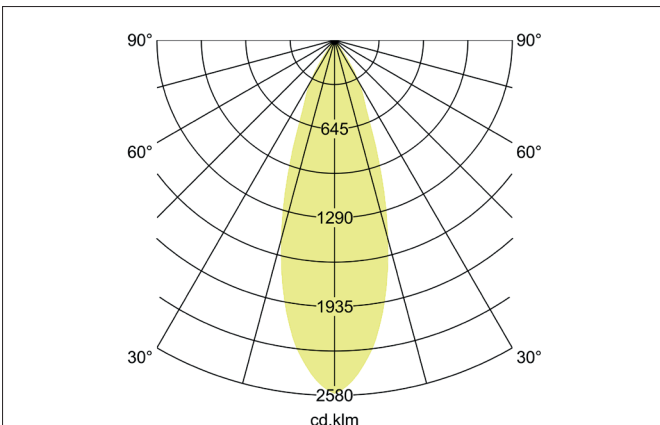

TRAXX MAXI LED recessed spotlight, on/off switchable
 Article no. 88763165

Light.
 For Generations.

Tender

LED recessed spotlight, on/off switchable, Round. Ceiling cut-out Ø 120 mm, Installation depth 130 mm, Weight 1,220 kg, with rotations-symmetrical, deep, wide distributed light intensity. optimal light distribution due to a glass transparent cover. Luminous flux 3.550 lm, Power 1 x 27 W, Light colour neutral white, Correlated color temprature (CCT) 3.500 K, Colour rendering index CRI > 90, Rated life time L80/ B50 at 25 °C: 50.000 h, Housing material: Aluminium / Glass / Plastic, Colour: Silver structure, Permissible ambient temperature (ta): -20 °C - +25 °C, Protection class (EN 61140): II, Degree of protection (DIN EN 60529): IP20, .With electronic driver, on/off switchable.

Article data	
Article no.	88763165
GTIN	4251433972808
Series name	TRAXX MAXI
Short description	LED recessed spotlight, on/off switchable
Material	Aluminium / Glass / Plastic
Colour	Silver
Type of surface	Structure
Shape	Round
Built-in diameter	120 mm
Installation depth	130 mm
Weight	1.220 kg

TRAXX MAXI LED recessed spotlight, on/off switchable

Article no. 88763165

Light.
For Generations.

Lighting technology	
Colour temperature	3.500 K
Light colour	White
Light output	Direct
Luminous flux	3,550 lm
System efficiency	131 lm/W
Colour rendering	CRI > 90
Reflector	High-gloss
Beam angle	30°
Light sharing	Symmetric