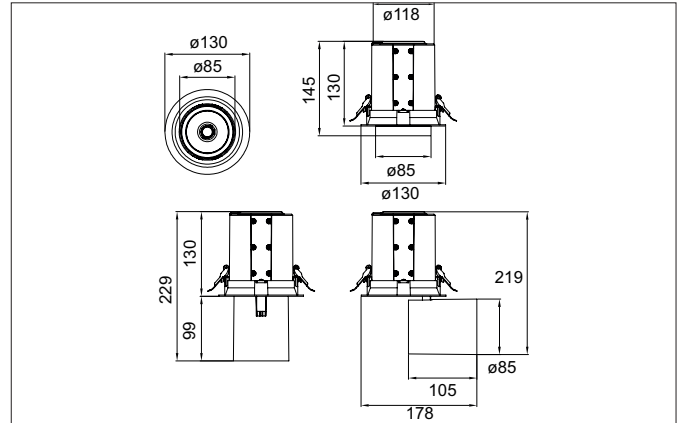

TRAXX MAXI LED recessed spotlight, on/off switchable
 Article no. 88763165

Light.
 For Generations.

Tender

LED recessed spotlight, on/off switchable, Round. Ceiling cut-out Ø 120 mm, Installation depth 130 mm, Weight 1,220 kg, with rotations-symmetrical, deep, wide distributed light intensity. optimal light distribution due to a glass transparent cover. Luminous flux 3.550 lm, Power 1 x 27 W, Light colour neutral white, Correlated color temprature (CCT) 3.500 K, Colour rendering index CRI > 90, Rated life time L80/ B50 at 25 °C: 50.000 h, Housing material: Aluminium / Glass / Plastic, Colour: Silver structure, Permissible ambient temperature (ta): -20 °C - +25 °C, Protection class (EN 61140): II, Degree of protection (DIN EN 60529): IP20, .With electronic driver, on/off switchable.

Article data	
Article no.	88763165
GTIN	4251433972808
Series name	TRAXX MAXI
Short description	LED recessed spotlight, on/off switchable
Material	Aluminium / Glass / Plastic
Colour	Silver
Type of surface	Structure
Shape	Round
Built-in diameter	120 mm
Installation depth	130 mm
Weight	1.220 kg

TRAXX MAXI LED recessed spotlight, on/off switchable

Article no. 88763165

Light.
For Generations.

Lighting technology	
Colour temperature	3.500 K
Light colour	White
Light output	Direct
Luminous flux	3,550 lm
System efficiency	131 lm/W
Colour rendering	CRI > 90
Reflector	High-gloss
Beam angle	30°
Light sharing	Symmetric

Packing data	
Gross weight	1.338 kg
Length of packaging	175 mm
Packaging width	175 mm
Packaging height	150 mm
Disposal at end of life	This product must not be disposed of with household waste. You are obliged, to dispose of such electrical waste separately. By disposing of electrical waste and other old or defective electronics separately, you support recycling or other forms of re-use. In that way you help to take care and to avoid that harmful substances get into the environment.