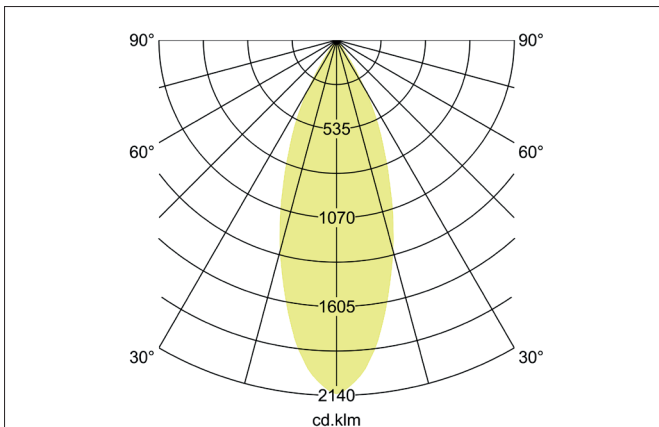

TRAXX MINI LED semi-recessed spotlight, DALI
Article no. 88784165DA

Light.
For Generations.

Tender

LED semi-recessed spotlight, DALI, Round. Ceiling cut-out \varnothing 56 mm, Installation depth 50 mm, with rotationssymmetrical, deep, wide distributed light intensity. optimal light distribution due to a glass transparent cover. Luminous flux 1.740 lm, Power 1 x 14,5 W, Light colour neutral white, Correlated color temprature (CCT) 3.500 K, Colour rendering index CRI > 90, Rated life time L80/B50 at 25 °C: 50.000 h, Housing material: Aluminium, Colour: Silver structure, Permissible ambient temperature (ta): -20 °C - +25 °C, Protection class (EN 61140): II, Degree of protection (DIN EN 60529): IP20, .With electronic driver, DALI dimmable.

Article data	
Article no.	88784165DA
GTIN	4251433984252
Series name	TRAXX MINI
Short description	LED semi-recessed spotlight, DALI
Material	Aluminium
Colour	Silver
Type of surface	Structure
Shape	Round
Built-in diameter	56 mm
Installation depth	50 mm
Weight	N.N.

TRAXX MINI LED semi-recessed spotlight, DALI

Article no. 88784165DA

Light.
For Generations.

Lighting technology	
Colour temperature	3.500 K
Light colour	White
Light output	Direct
Luminous flux	1,740 lm
System efficiency	120 lm/W
Colour rendering	CRI > 90
Reflector	High-gloss
Beam angle	40°
Light sharing	Symmetric