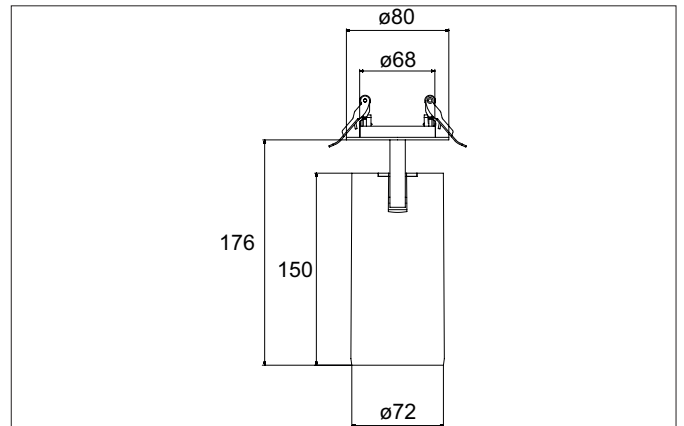

TRAXX MAXI LED semi-recessed spotlight, DALI
Article no. 88804165DA

Light.
For Generations.

Tender

LED semi-recessed spotlight, DALI, Round. Ceiling cut-out \varnothing 68 mm, Installation depth 50 mm, with rotationssymmetrical, deep, wide distributed light intensity. optimal light distribution due to a glass transparent cover. Luminous flux 3.085 lm, Power 1 x 24 W, Light colour neutral white, Correlated color temprature (CCT) 3.500 K, Colour rendering index CRI > 90, Rated life time L80/B50 at 25 °C: 50.000 h, Housing material: Aluminium, Colour: Silver structure, Permissible ambient temperature (ta): -20 °C - +25 °C, Protection class (EN 61140): II, Degree of protection (DIN EN 60529): IP20, .With electronic driver, DALI dimmable.

Article data	
Article no.	88804165DA
GTIN	4251433984245
Series name	TRAXX MAXI
Short description	LED semi-recessed spotlight, DALI
Material	Aluminium
Colour	Silver
Type of surface	Structure
Shape	Round
Built-in diameter	68 mm
Installation depth	50 mm
Weight	N.N.

TRAXX MAXI LED semi-recessed spotlight, DALI

Article no. 88804165DA

Light.
For Generations.

Lighting technology	
Colour temperature	3.500 K
Light colour	White
Light output	Direct
Luminous flux	3,085 lm
System efficiency	129 lm/W
Colour rendering	CRI > 90
Reflector	High-gloss
Beam angle	40°
Light sharing	Symmetric

Mounting technology	
Mounting method	Recessed mounting
Place of installation	Ceiling-mounted
Adjustability	Rotable and pivoted
Swivel angle	90°
Rotation angle	350°
Head adjustable angle	90°
Further references	No cover with thermal insulation material
Material cover	Glass transparent
Suitable for through-wiring	No