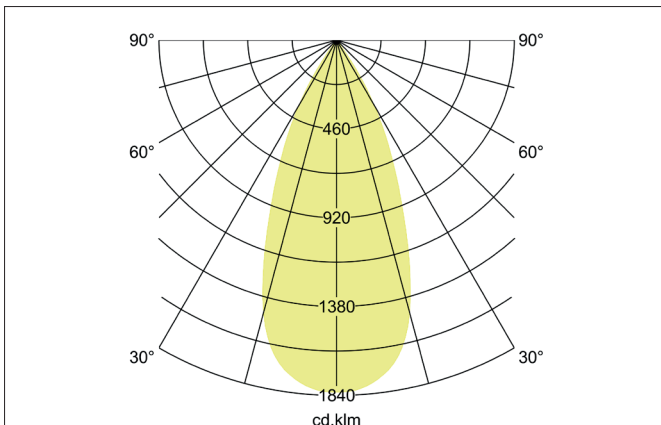

TRAXX MAXI LED semi-recessed spotlight, DALI
Article no. 88804165DA

Light.
For Generations.

Tender

LED semi-recessed spotlight, DALI, Round. Ceiling cut-out \varnothing 68 mm, Installation depth 50 mm, with rotationssymmetrical, deep, wide distributed light intensity. optimal light distribution due to a glass transparent cover. Luminous flux 3.085 lm, Power 1 x 24 W, Light colour neutral white, Correlated color temprature (CCT) 3.500 K, Colour rendering index CRI > 90, Rated life time L80/B50 at 25 °C: 50.000 h, Housing material: Aluminium, Colour: Silver structure, Permissible ambient temperature (ta): -20 °C - +25 °C, Protection class (EN 61140): II, Degree of protection (DIN EN 60529): IP20, .With electronic driver, DALI dimmable.

Article data	
Article no.	88804165DA
GTIN	4251433984245
Series name	TRAXX MAXI
Short description	LED semi-recessed spotlight, DALI
Material	Aluminium
Colour	Silver
Type of surface	Structure
Shape	Round
Built-in diameter	68 mm
Installation depth	50 mm
Weight	N.N.

TRAXX MAXI LED semi-recessed spotlight, DALI

Article no. 88804165DA

Light.
For Generations.

Lighting technology	
Colour temperature	3.500 K
Light colour	White
Light output	Direct
Luminous flux	3,085 lm
System efficiency	129 lm/W
Colour rendering	CRI > 90
Reflector	High-gloss
Beam angle	40°
Light sharing	Symmetric