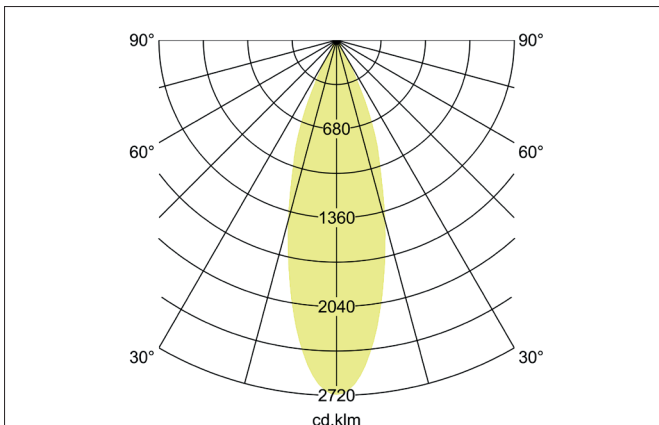

TRAXX MIDI LED track spotlight, on/off switchable

Article no. 88713165

Light.
For Generations.**Tender**

LED track spotlight, on/off switchable, Round. Luminaire diameter 60.0 mm, Weight 0.606 kg, with rotationssymmetrical, deep, wide distributed light intensity. Luminous flux 2.565 lm, Power 1 x 21 W, Light colour neutral white, Correlated color temperature (CCT) 3.500 K, Colour rendering index CRI > 90, Rated life time L80/B50 at 25 °C: 50.000 h, Housing material: Aluminium / Glass / Plastic, Colour: Silver structure, Permissible ambient temperature (ta): -20 °C - +25 °C, Protection class (EN 61140): II, Degree of protection (DIN EN 60529): IP20, .With electronic driver, on/off switchable.

Article data	
Article no.	88713165
GTIN	4251433976295
Series name	TRAXX MIDI
Short description	LED track spotlight, on/off switchable
Material	Aluminium / Glass / Plastic
Colour	Silver
Type of surface	Structure
Shape	Round
Outer diameter	60 mm
Weight	0.606 kg