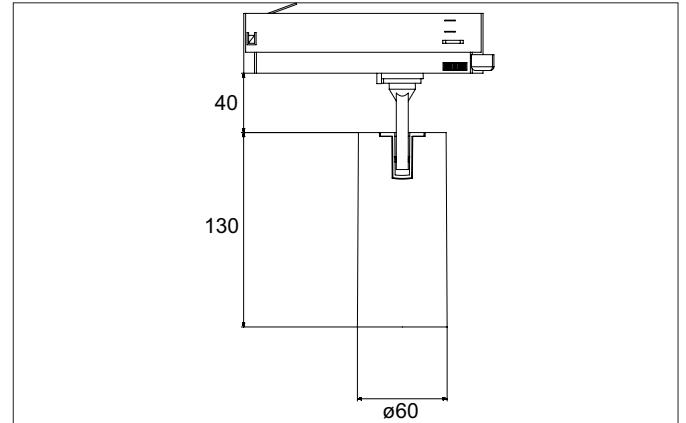

TRAXX MIDI LED track spotlight, on/off switchable

Article no. 88713165

Light.
For Generations.**Tender**

LED track spotlight, on/off switchable, Round. Luminaire diameter 60.0 mm, Weight 0.606 kg, with rotationssymmetrical, deep, wide distributed light intensity. Luminous flux 2.565 lm, Power 1 x 21 W, Light colour neutral white, Correlated color temperature (CCT) 3.500 K, Colour rendering index CRI > 90, Rated life time L80/B50 at 25 °C: 50.000 h, Housing material: Aluminium / Glass / Plastic, Colour: Silver structure, Permissible ambient temperature (ta): -20 °C - +25 °C, Protection class (EN 61140): II, Degree of protection (DIN EN 60529): IP20, .With electronic driver, on/off switchable.

Article data	
Article no.	88713165
GTIN	4251433976295
Series name	TRAXX MIDI
Short description	LED track spotlight, on/off switchable
Material	Aluminium / Glass / Plastic
Colour	Silver
Type of surface	Structure
Shape	Round
Outer diameter	60 mm
Weight	0.606 kg

Mounting technology	
Mounting method	Surface mounting
Place of installation	Ceiling-mounted
Adjustability	Rotatable and adjustable head
Swivel angle	90°
Rotation angle	350°
Head adjustable angle	90°
Suitable for through-wiring	No

Packing data	
Gross weight	0.669 kg
Length of packaging	175 mm
Packaging width	175 mm
Packaging height	115 mm
Disposal at end of life	This product must not be disposed of with household waste. You are obliged, to dispose of such electrical waste separately. By disposing of electrical waste and other old or defective electronics separately, you support recycling or other forms of re-use. In that way you help to take care and to avoid that harmful substances get into the environment.