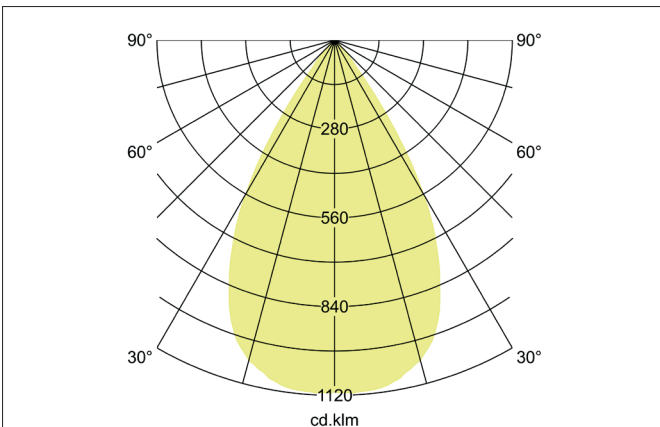

TRAXX MINI LED semi-recessed spotlight, DALI
 Article no. 88786165DA

Light.
 For Generations.

Tender
 LED semi-recessed spotlight, DALI, Round. Ceiling cut-out Ø 56 mm, Installation depth 50 mm, with rotationssymmetrical, deep, wide distributed light intensity. optimal light distribution due to a glass transparent cover. Luminous flux 1.773 lm, Power 1 x 14,5 W, Light colour neutral white, Correlated color temprature (CCT) 3.500 K, Colour rendering index CRI > 90, Rated life time L80/B50 at 25 °C: 50.000 h, Housing material: Aluminium, Colour: Silver structure, Permissible ambient temperature (ta): -20 °C - +25 °C, Protection class (EN 61140): II, Degree of protection (DIN EN 60529): IP20, .With electronic driver, DALI dimmable.

Article data	
Article no.	88786165DA
GTIN	4251433984061
Series name	TRAXX MINI
Short description	LED semi-recessed spotlight, DALI
Material	Aluminium
Colour	Silver
Type of surface	Structure
Shape	Round
Built-in diameter	56 mm
Installation depth	50 mm
Weight	N.N.

TRAXX MINI LED semi-recessed spotlight, DALI

Article no. 88786165DA

Light.
For Generations.

Lighting technology	
Colour temperature	3.500 K
Light colour	White
Light output	Direct
Luminous flux	1,773 lm
System efficiency	122 lm/W
Colour rendering	CRI > 90
Reflector	High-gloss
Beam angle	60°
Light sharing	Symmetric