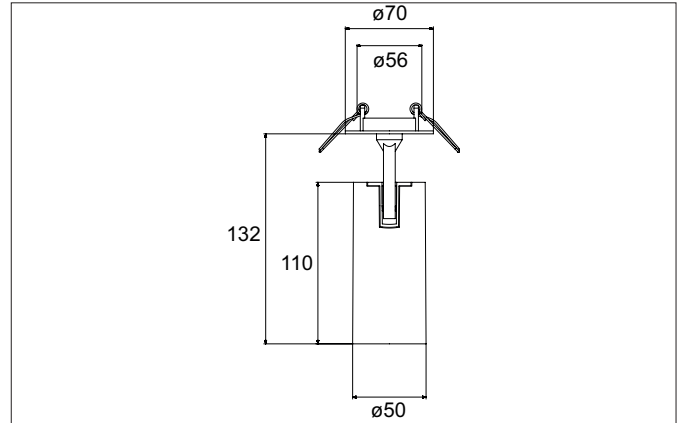

TRAXX MINI LED semi-recessed spotlight, DALI
 Article no. 88786165DA

Light.
 For Generations.

Tender
 LED semi-recessed spotlight, DALI, Round. Ceiling cut-out Ø 56 mm, Installation depth 50 mm, with rotationssymmetrical, deep, wide distributed light intensity. optimal light distribution due to a glass transparent cover. Luminous flux 1.773 lm, Power 1 x 14,5 W, Light colour neutral white, Correlated color temprature (CCT) 3.500 K, Colour rendering index CRI > 90, Rated life time L80/B50 at 25 °C: 50.000 h, Housing material: Aluminium, Colour: Silver structure, Permissible ambient temperature (ta): -20 °C - +25 °C, Protection class (EN 61140): II, Degree of protection (DIN EN 60529): IP20, .With electronic driver, DALI dimmable.

Article data	
Article no.	88786165DA
GTIN	4251433984061
Series name	TRAXX MINI
Short description	LED semi-recessed spotlight, DALI
Material	Aluminium
Colour	Silver
Type of surface	Structure
Shape	Round
Built-in diameter	56 mm
Installation depth	50 mm
Weight	N.N.

TRAXX MINI LED semi-recessed spotlight, DALI

Article no. 88786165DA

Light.
For Generations.

Lighting technology	
Colour temperature	3.500 K
Light colour	White
Light output	Direct
Luminous flux	1,773 lm
System efficiency	122 lm/W
Colour rendering	CRI > 90
Reflector	High-gloss
Beam angle	60°
Light sharing	Symmetric

Mounting technology	
Mounting method	Recessed mounting
Place of installation	Ceiling-mounted
Adjustability	Rotable and pivoted
Swivel angle	90°
Rotation angle	350°
Head adjustable angle	90°
Further references	No cover with thermal insulation material
Material cover	Glass transparent
Suitable for through-wiring	No