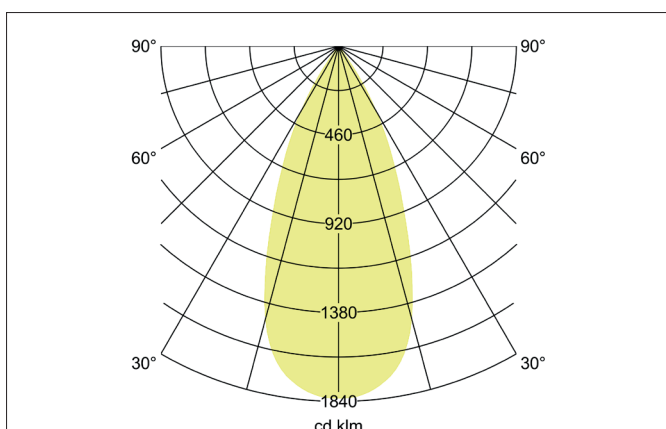

**TRAXX MAXI LED track spotlight, DALI**

Article no. 88724165DA

Light.  
For Generations.**Tender**

LED track spotlight, DALI, Round. Luminaire diameter 70.0 mm, with rotationssymmetrical, deep, wide distributed light intensity. Luminous flux 3.044 lm, Power 1 x 24 W, Light colour neutral white, Correlated color temperature (CCT) 3.500 K, Colour rendering index CRI > 90, Rated life time L80/B50 at 25 °C: 50.000 h, Housing material: Aluminium / Glass / Plastic, Colour: Silver structure, Permissible ambient temperature (ta): -20 °C - +25 °C, Protection class (EN 61140): II, Degree of protection (DIN EN 60529): IP20, .With electronic driver, DALI-2 dimmable.

Article data	
Article no.	88724165DA
GTIN	4251433983866
Series name	TRAXX MAXI
Short description	LED track spotlight, DALI
Material	Aluminium / Glass / Plastic
Colour	Silver
Type of surface	Structure
Shape	Round
Outer diameter	70 mm
Weight	N.N.

**TRAXX MAXI LED track spotlight, DALI**

Article no. 88724165DA

Light.  
For Generations.

Lighting technology	
Colour temperature	3.500 K
Light colour	White
Luminous flux	3,044 lm
System efficiency	127 lm/W
Colour rendering	CRI > 90
Reflector	High-gloss
Beam angle	40°
Light sharing	Symmetric
Adjustable color temperature	No