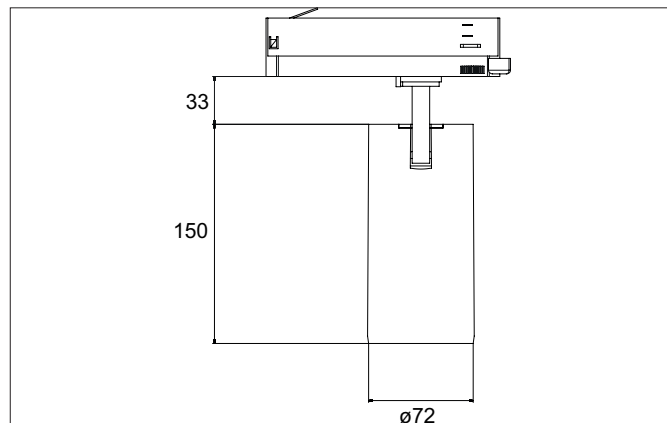

**TRAXX MAXI LED track spotlight, DALI**

Article no. 88724165DA

Light.  
For Generations.**Tender**

LED track spotlight, DALI, Round. Luminaire diameter 70.0 mm, with rotationssymmetrical, deep, wide distributed light intensity. Luminous flux 3.044 lm, Power 1 x 24 W, Light colour neutral white, Correlated color temperature (CCT) 3.500 K, Colour rendering index CRI > 90, Rated life time L80/B50 at 25 °C: 50.000 h, Housing material: Aluminium / Glass / Plastic, Colour: Silver structure, Permissible ambient temperature (ta): -20 °C - +25 °C, Protection class (EN 61140): II, Degree of protection (DIN EN 60529): IP20, .With electronic driver, DALI-2 dimmable.

Article data	
Article no.	88724165DA
GTIN	4251433983866
Series name	TRAXX MAXI
Short description	LED track spotlight, DALI
Material	Aluminium / Glass / Plastic
Colour	Silver
Type of surface	Structure
Shape	Round
Outer diameter	70 mm
Weight	N.N.

**TRAXX MAXI LED track spotlight, DALI**

Article no. 88724165DA

Light.  
For Generations.

Lighting technology	
Colour temperature	3.500 K
Light colour	White
Luminous flux	3,044 lm
System efficiency	127 lm/W
Colour rendering	CRI > 90
Reflector	High-gloss
Beam angle	40°
Light sharing	Symmetric
Adjustable color temperature	No

Packing data	
Gross weight	0.796 kg
Length of packaging	290 mm
Packaging width	115 mm
Packaging height	165 mm
Disposal at end of life	This product must not be disposed of with household waste. You are obliged, to dispose of such electrical waste separately. By disposing of electrical waste and other old or defective electronics separately, you support recycling or other forms of re-use. In that way you help to take care and to avoid that harmful substances get into the environment.