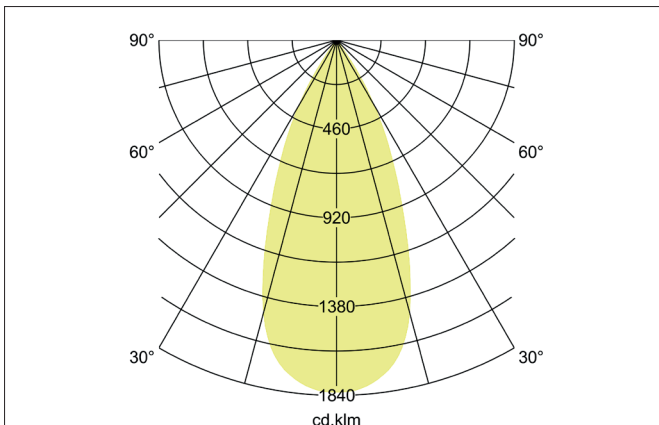

### Tender

LED recessed spotlight, DALI, Round. Ceiling cut-out Ø 120 mm, Installation depth 130 mm, with rotationssymmetrical, deep, wide distributed light intensity. optimal light distribution due to a glass transparent cover. Luminous flux 3.693 lm, Power 1 x 27 W, Light colour neutral white, Correlated color temprature (CCT) 3.500 K, Colour rendering index CRI > 90, Rated life time L80/B50 at 25 °C: 50.000 h, Housing material: Aluminium / Glass / Plastic, Colour: Silver structure, Permissible ambient temperature (ta): -20 °C - +25 °C, Protection class (EN 61140): II, Degree of protection (DIN EN 60529): IP20, .With electronic driver, DALI dimmable.