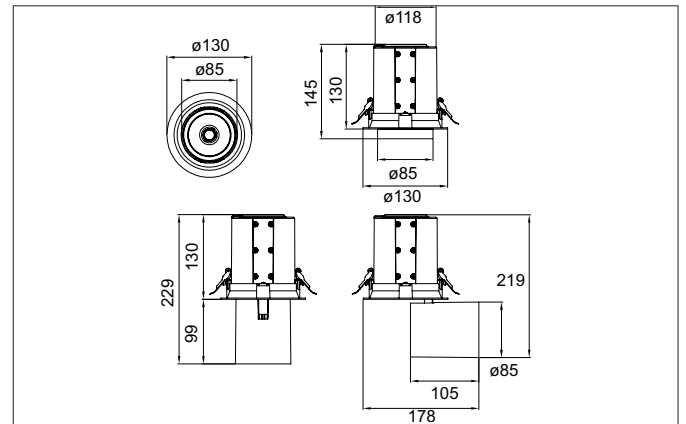

### Tender

LED recessed spotlight, DALI, Round. Ceiling cut-out Ø 120 mm, Installation depth 130 mm, with rotationssymmetrical, deep, wide distributed light intensity. optimal light distribution due to a glass transparent cover. Luminous flux 3.693 lm, Power 1 x 27 W, Light colour neutral white, Correlated color temprature (CCT) 3.500 K, Colour rendering index CRI > 90, Rated life time L80/B50 at 25 °C: 50.000 h, Housing material: Aluminium / Glass / Plastic, Colour: Silver structure, Permissible ambient temperature (ta): -20 °C - +25 °C, Protection class (EN 61140): II, Degree of protection (DIN EN 60529): IP20, .With electronic driver, DALI dimmable.

Article data	
Article no.	88764165DA
GTIN	4251433984344
Series name	TRAXX MAXI
Short description	LED recessed spotlight, DALI
Material	Aluminium / Glass / Plastic
Colour	Silver
Type of surface	Structure
Shape	Round
Built-in diameter	120 mm
Installation depth	130 mm
Weight	N.N.

Mounting technology	
Mounting method	Recessed mounting
Place of installation	Ceiling-mounted
Adjustability	Rotable and pivoted
Swivel angle	90°
Rotation angle	350°
Head adjustable angle	90°
Material cover	Glass transparent
Suitable for through-wiring	No

Packing data	
Gross weight	N.N.
Length of packaging	175 mm
Packaging width	175 mm
Packaging height	150 mm
Disposal at end of life	This product must not be disposed of with household waste. You are obliged, to dispose of such electrical waste separately. By disposing of electrical waste and other old or defective electronics separately, you support recycling or other forms of re-use. In that way you help to take care and to avoid that harmful substances get into the environment.