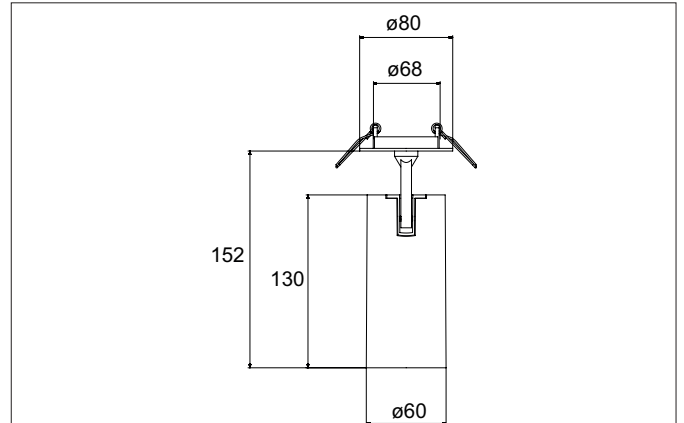

TRAXX MIDI LED semi-recessed spotlight, DALI
Article no. 88795165DA

Light.
For Generations.

Tender

LED semi-recessed spotlight, DALI, Round. Ceiling cut-out \varnothing 68 mm, Installation depth 50 mm, with rotationssymmetrical, deep, wide distributed light intensity. optimal light distribution due to a glass transparent cover. Luminous flux 2.586 lm, Power 1 x 21 W, Light colour neutral white, Correlated color temprature (CCT) 3.500 K, Colour rendering index CRI > 90, Rated life time L80/B50 at 25 °C: 50.000 h, Housing material: Aluminium, Colour: Silver structure, Permissible ambient temperature (ta): -20 °C - +25 °C, Protection class (EN 61140): II, Degree of protection (DIN EN 60529): IP20, .With electronic driver, DALI dimmable.

Article data	
Article no.	88795165DA
GTIN	4251433984269
Series name	TRAXX MIDI
Short description	LED semi-recessed spotlight, DALI
Material	Aluminium
Colour	Silver
Type of surface	Structure
Shape	Round
Built-in diameter	68 mm
Installation depth	50 mm
Weight	N.N.

TRAXX MIDI LED semi-recessed spotlight, DALI

Article no. 88795165DA

Light.
For Generations.

Lighting technology	
Colour temperature	3.500 K
Light colour	White
Light output	Direct
Luminous flux	2,586 lm
System efficiency	123 lm/W
Colour rendering	CRI > 90
Reflector	High-gloss
Beam angle	50°
Light sharing	Symmetric

Mounting technology	
Mounting method	Recessed mounting
Place of installation	Ceiling-mounted
Adjustability	Rotable and pivoted
Swivel angle	90°
Rotation angle	350°
Head adjustable angle	90°
Further references	No cover with thermal insulation material
Material cover	Glass transparent
Suitable for through-wiring	No