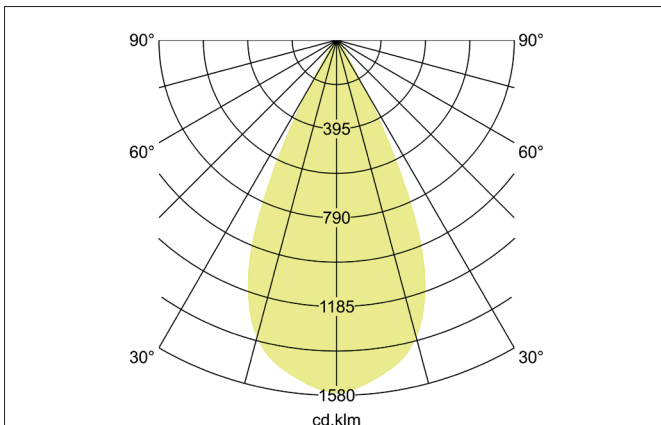

TRAXX MIDI LED semi-recessed spotlight, DALI
Article no. 88795165DA

Light.
For Generations.

Tender

LED semi-recessed spotlight, DALI, Round. Ceiling cut-out \varnothing 68 mm, Installation depth 50 mm, with rotationssymmetrical, deep, wide distributed light intensity. optimal light distribution due to a glass transparent cover. Luminous flux 2.586 lm, Power 1 x 21 W, Light colour neutral white, Correlated color temprature (CCT) 3.500 K, Colour rendering index CRI > 90, Rated life time L80/B50 at 25 °C: 50.000 h, Housing material: Aluminium, Colour: Silver structure, Permissible ambient temperature (ta): -20 °C - +25 °C, Protection class (EN 61140): II, Degree of protection (DIN EN 60529): IP20, .With electronic driver, DALI dimmable.