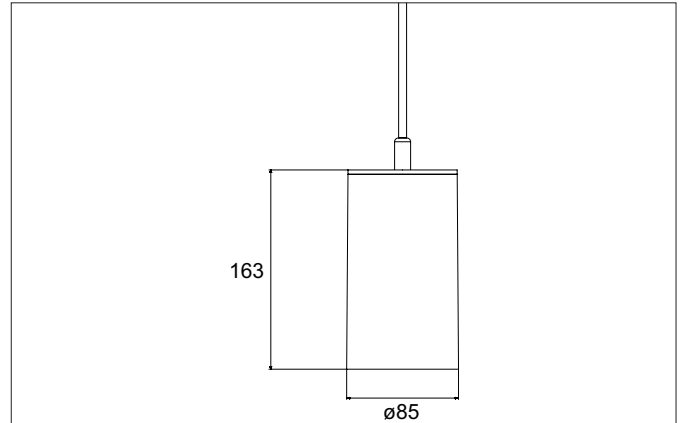

TRAXX MAXI LED pendant luminaire, on/off switchable
Article no. 88883165

Tender
LED pendant luminaire, on/off switchable, Round. Luminaire diameter 85.0 mm, Height 163.0 mm, for pendulum mounting. Pendulum length max. 1500.0 mm Weight 0.914 kg, with rotationssymmetrical, deep, wide distributed light intensity. Cover glass transparent. Luminous flux 3.544 lm, Power 1 x 26,4 W, Light colour neutral white, Correlated color temperature (CCT) 3.500 K, Colour rendering index CRI > 90, Rated life time L80/B50 at 25 °C: 50.000 h, Housing material: Aluminium / Glass / Plastic, Colour: Silver structure, Permissible ambient temperature (ta): -20 °C - +25 °C, Protection class (EN 61140): I, Degree of protection (DIN EN 60529): IP20. With electronic driver, on/off switchable.

Article data	
Article no.	88883165
GTIN	4251433976189
Series name	TRAXX MAXI
Short description	LED pendant luminaire, on/off switchable
Material	Aluminium / Glass / Plastic
Colour	Silver
Type of surface	Structure
Shape	Round
Outer diameter	85 mm
Height	163 mm
Weight	0.914 kg
Conformance	CE, UKCA

TRAXX MAXI LED pendant luminaire, on/off switchable

Article no. 88883165

Lighting technology	
Colour temperature	3.500 K
Light colour	White
Light output	Direct
Luminous flux	3,544 lm
System efficiency	127 lm/W
McAdam-Step	McAdam-Step 3
Colour rendering	CRI > 90
Reflector	High-gloss
Beam angle	30°
Light sharing	Symmetric
Adjustable color temperature	No

Packing data	
Gross weight	0.98 kg
Length of packaging	170 mm
Packaging width	170 mm
Packaging height	110 mm
Disposal at end of life	This product must not be disposed of with household waste. You are obliged, to dispose of such electrical waste separately. By disposing of electrical waste and other old or defective electronics separately, you support recycling or other forms of re-use. In that way you help to take care and to avoid that harmful substances get into the environment.