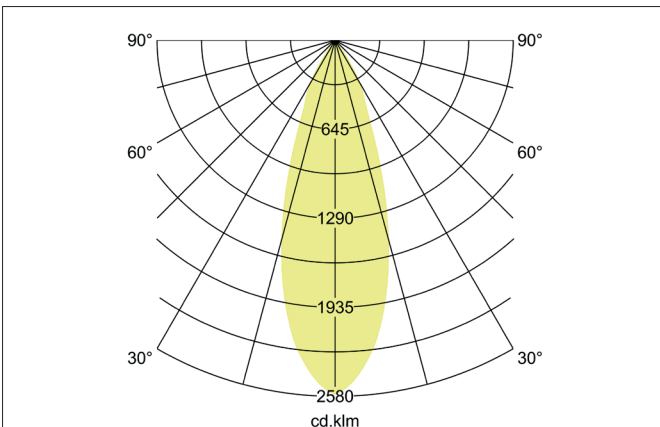

TRAXX MAXI LED pendant luminaire, on/off switchable
Article no. 88883165

Tender
LED pendant luminaire, on/off switchable, Round. Luminaire diameter 85.0 mm, Height 163.0 mm, for pendulum mounting. Pendulum length max. 1500.0 mm Weight 0.914 kg, with rotationssymmetrical, deep, wide distributed light intensity. Cover glass transparent. Luminous flux 3.544 lm, Power 1 x 26,4 W, Light colour neutral white, Correlated color temperature (CCT) 3.500 K, Colour rendering index CRI > 90, Rated life time L80/B50 at 25 °C: 50.000 h, Housing material: Aluminium / Glass / Plastic, Colour: Silver structure, Permissible ambient temperature (ta): -20 °C - +25 °C, Protection class (EN 61140): I, Degree of protection (DIN EN 60529): IP20. With electronic driver, on/off switchable.

Article data	
Article no.	88883165
GTIN	4251433976189
Series name	TRAXX MAXI
Short description	LED pendant luminaire, on/off switchable
Material	Aluminium / Glass / Plastic
Colour	Silver
Type of surface	Structure
Shape	Round
Outer diameter	85 mm
Height	163 mm
Weight	0.914 kg
Conformance	CE, UKCA

TRAXX MAXI LED pendant luminaire, on/off switchable

Article no. 88883165

Lighting technology	
Colour temperature	3.500 K
Light colour	White
Light output	Direct
Luminous flux	3,544 lm
System efficiency	127 lm/W
McAdam-Step	McAdam-Step 3
Colour rendering	CRI > 90
Reflector	High-gloss
Beam angle	30°
Light sharing	Symmetric
Adjustable color temperature	No