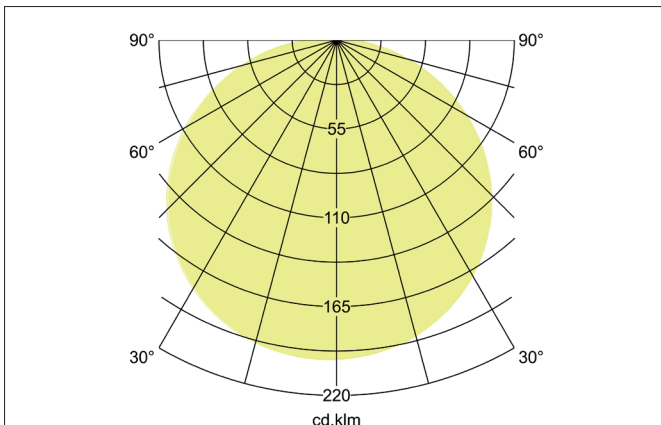

**SOFT TUBE Pendant luminaire, 780 mm**

Article no. 58268234

Light.  
For Generations.**Tender**

Pendant luminaire, 780 mm, chrome / shade turquoise blue, Round. Surface mounting, Ceiling-mounted. Fabric pendant luminaire in cylindrical shape. Polycarbonate foil diffuser. Shade material: chintz, pendant length: 1500 mm. For more available shade variants and special solutions you can download a PDF file for each product online from our website. Luminous flux measured with 5 x 10 W LED retrofit lamp (not included). Lamp holder: E27, Mounting method: Surface mounting, Place of installation: Ceiling-mounted, Degree of protection: according to DIN EN 60529 IP20, Protection class: (EN 61140) I, Voltage: 230V AC 50Hz, Power: 60 W, Amount of light sources / fittings: 5 Qty, Luminous flux : 3.040 lm, Control: Other.

Article data	
Article no.	58268234
GTIN	4251433947738
Series name	SOFT TUBE
Short description	Pendant luminaire, 780 mm
Material	Steel
Colour	Chrome
Shape	Round
Outer diameter	780 mm
Hight	180 mm
Shade colour	Turquoise blue
Shade material	Chintz
Chintz colour code	66.8003.34
Weight	2.046 kg

**SOFT TUBE Pendant luminaire, 780 mm**

Article no. 58268234

Light.  
For Generations.

Operating technology of the luminaire	
Voltage type	AC
AC nominal voltage max	230 V
Frequenz max.	50 Hz
Lamp holder	E27
Protection class	I
Degree of protection	IP20
Control	Other
Bulb change possible	Yes