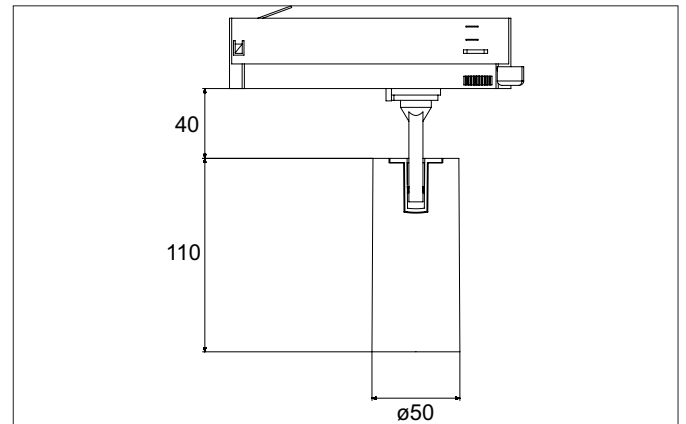

TRAXX MINI LED track spotlight, on/off switchable

Article no. 88706165

Light.
For Generations.**Tender**

LED track spotlight, on/off switchable, Round. Luminaire diameter 50.0 mm, Weight 0.378 kg, with rotationssymmetrical, deep, wide distributed light intensity. Luminous flux 1.773 lm, Power 1 x 14,5 W, Light colour neutral white, Correlated color temperature (CCT) 3.500 K, Colour rendering index CRI > 90, Rated life time L80/B50 at 25 °C: 50.000 h, Housing material: Aluminium / Glass / Plastic, Colour: Silver structure, Permissible ambient temperature (ta): -20 °C - +25 °C, Protection class (EN 61140): II, Degree of protection (DIN EN 60529): IP20, .With electronic driver, on/off switchable.

Article data	
Article no.	88706165
GTIN	4251433976141
Series name	TRAXX MINI
Short description	LED track spotlight, on/off switchable
Material	Aluminium / Glass / Plastic
Colour	Silver
Type of surface	Structure
Shape	Round
Outer diameter	50 mm
Weight	0.378 kg

TRAXX MINI LED track spotlight, on/off switchable

Article no. 88706165

Light.
For Generations.

Lighting technology	
Colour temperature	3.500 K
Light colour	White
Luminous flux	1,773 lm
System efficiency	122 lm/W
Colour rendering	CRI > 90
Reflector	High-gloss
Beam angle	60°
Light sharing	Symmetric
Adjustable color temperature	No

Packing data	
Gross weight	0.455 kg
Length of packaging	170 mm
Packaging width	170 mm
Packaging height	110 mm
Disposal at end of life	This product must not be disposed of with household waste. You are obliged, to dispose of such electrical waste separately. By disposing of electrical waste and other old or defective electronics separately, you support recycling or other forms of re-use. In that way you help to take care and to avoid that harmful substances get into the environment.