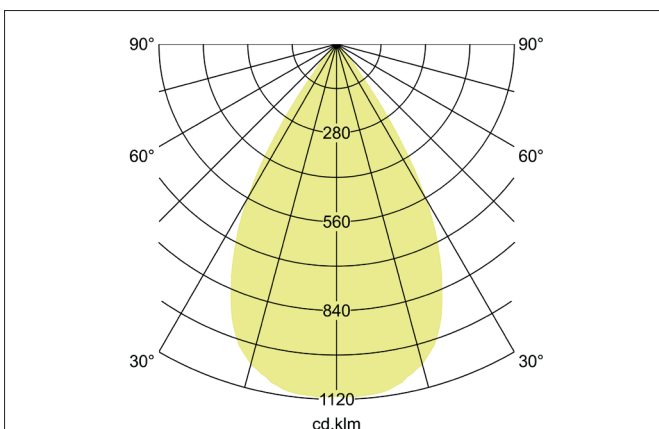

TRAXX MINI LED track spotlight, on/off switchable

Article no. 88706165

Light.
For Generations.**Tender**

LED track spotlight, on/off switchable, Round. Luminaire diameter 50.0 mm, Weight 0.378 kg, with rotationssymmetrical, deep, wide distributed light intensity. Luminous flux 1.773 lm, Power 1 x 14,5 W, Light colour neutral white, Correlated color temperature (CCT) 3.500 K, Colour rendering index CRI > 90, Rated life time L80/B50 at 25 °C: 50.000 h, Housing material: Aluminium / Glass / Plastic, Colour: Silver structure, Permissible ambient temperature (ta): -20 °C - +25 °C, Protection class (EN 61140): II, Degree of protection (DIN EN 60529): IP20, .With electronic driver, on/off switchable.

Article data	
Article no.	88706165
GTIN	4251433976141
Series name	TRAXX MINI
Short description	LED track spotlight, on/off switchable
Material	Aluminium / Glass / Plastic
Colour	Silver
Type of surface	Structure
Shape	Round
Outer diameter	50 mm
Weight	0.378 kg

TRAXX MINI LED track spotlight, on/off switchable

Article no. 88706165

Light.
For Generations.

Lighting technology	
Colour temperature	3.500 K
Light colour	White
Luminous flux	1,773 lm
System efficiency	122 lm/W
Colour rendering	CRI > 90
Reflector	High-gloss
Beam angle	60°
Light sharing	Symmetric
Adjustable color temperature	No