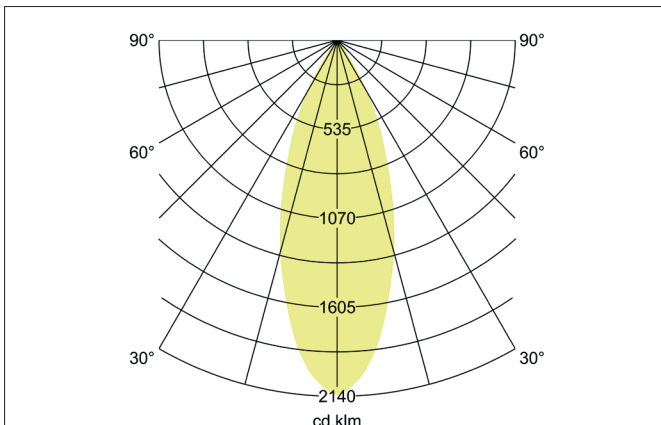

TRAXX MINI LED pendant luminaire, direct

Article no. 88864165

Tender

LED pendant luminaire, direct, Round. Luminaire diameter 60.0 mm, Height 133.0 mm, for pendulum mounting. Pendulum length max. 1500.0 mm Weight 0.549 kg, with rotationssymmetrical, deep, wide distributed light intensity. Cover glass transparent. Luminous flux 1.811 lm, Power 1 x 12,5 W, Light colour neutral white, Correlated color temperature (CCT) 3.500 K, Colour rendering index CRI > 90, Rated life time L80/B50 at 25 °C: 50.000 h, Housing material: Aluminium / Glass / Plastic, Colour: Silver structure, Permissible ambient temperature (ta): -20 °C - +25 °C, Protection class (EN 61140): I, Degree of protection (DIN EN 60529): IP20. With electronic driver, on/off switchable.

Article data	
Article no.	88864165
GTIN	4251433976226
Series name	TRAXX MINI
Short description	LED pendant luminaire, direct
Material	Aluminium / Glass / Plastic
Colour	Silver
Type of surface	Structure
Shape	Round
Outer diameter	60 mm
Height	133 mm
Weight	0.549 kg
Conformance	CE, UKCA

TRAXX MINI LED pendant luminaire, direct

Article no. 88864165

Lighting technology	
Colour temperature	3.500 K
Light colour	White
Light output	Direct
Luminous flux	1,811 lm
System efficiency	125 lm/W
McAdam-Step	McAdam-Step 3
Colour rendering	CRI > 90
Reflector	High-gloss
Beam angle	40°
Light sharing	Symmetric
Adjustable color temperature	No