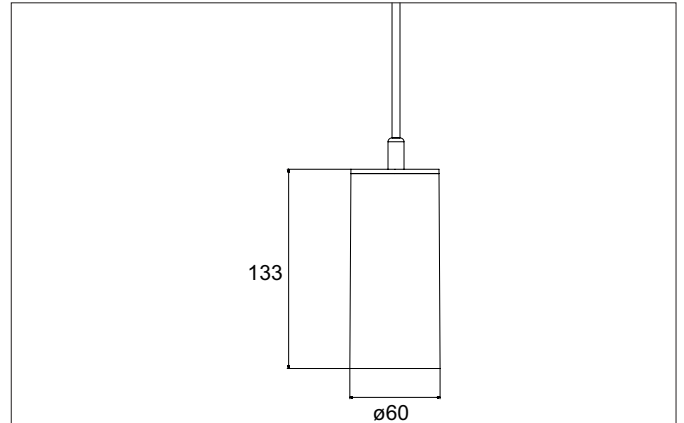

TRAXX MINI LED pendant luminaire, direct

Article no. 88864165

Tender

LED pendant luminaire, direct, Round. Luminaire diameter 60.0 mm, Height 133.0 mm, for pendulum mounting. Pendulum length max. 1500.0 mm Weight 0.549 kg, with rotationssymmetrical, deep, wide distributed light intensity. Cover glass transparent. Luminous flux 1.811 lm, Power 1 x 12,5 W, Light colour neutral white, Correlated color temperature (CCT) 3.500 K, Colour rendering index CRI > 90, Rated life time L80/B50 at 25 °C: 50.000 h, Housing material: Aluminium / Glass / Plastic, Colour: Silver structure, Permissible ambient temperature (ta): -20 °C - +25 °C, Protection class (EN 61140): I, Degree of protection (DIN EN 60529): IP20. With electronic driver, on/off switchable.

Article data	
Article no.	88864165
GTIN	4251433976226
Series name	TRAXX MINI
Short description	LED pendant luminaire, direct
Material	Aluminium / Glass / Plastic
Colour	Silver
Type of surface	Structure
Shape	Round
Outer diameter	60 mm
Height	133 mm
Weight	0.549 kg
Conformance	CE, UKCA

TRAXX MINI LED pendant luminaire, direct

Article no. 88864165

Lighting technology	
Colour temperature	3.500 K
Light colour	White
Light output	Direct
Luminous flux	1,811 lm
System efficiency	125 lm/W
McAdam-Step	McAdam-Step 3
Colour rendering	CRI > 90
Reflector	High-gloss
Beam angle	40°
Light sharing	Symmetric
Adjustable color temperature	No

Packing data	
Gross weight	0.613 kg
Length of packaging	170 mm
Packaging width	170 mm
Packaging height	110 mm
Disposal at end of life	This product must not be disposed of with household waste. You are obliged, to dispose of such electrical waste separately. By disposing of electrical waste and other old or defective electronics separately, you support recycling or other forms of re-use. In that way you help to take care and to avoid that harmful substances get into the environment.